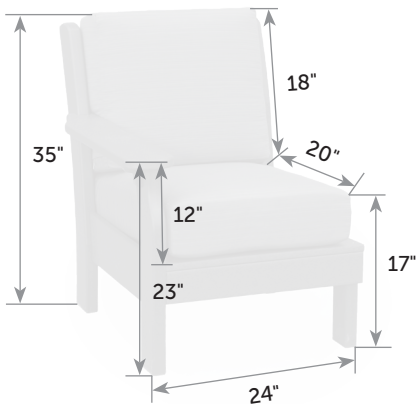

Van Buren Right Love Seat

VA-LoR *Catalog Pg. 57*

Van Buren Left Love Seat

VA-LoL *Catalog Pg. 56*

Item #	lbs	Zones	2	3	4	5	6	7	8
VA-LoL	90		539.00	549.00	559.00	570.00	589.00	605.00	620.00
VA-LoR									

Cushions included

Van Buren Right Chair

VA-ChR *Catalog Pg. 57*

Van Buren Left Chair

VA-ChL *Catalog Pg. 56*

Item #	lbs	Zones	2	3	4	5	6	7	8
VA-ChL	50		185.00	190.00	195.00	203.00	210.00	219.00	229.00
VA-ChR									

Cushions included

Sectionals come standard with 7" seat cushions