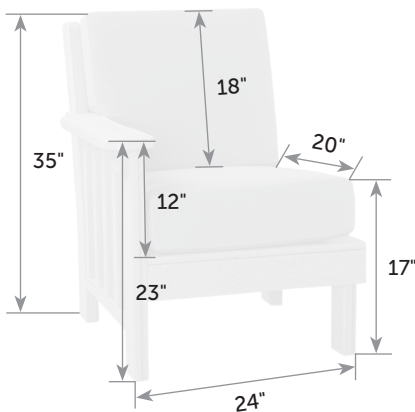

Mission Right Chair

MI-ChR *Catalog Pg. 47*

Mission Left Chair

MI-ChL *Catalog Pg. 50*

Freight

Cushions included

Item #	lbs	Zones	2	3	4	5	6	7	8
MI-ChL	55		185.00	190.00	195.00	203.00	210.00	219.00	229.00
MI-ChR									

Sectionals come standard with 7" seat cushions