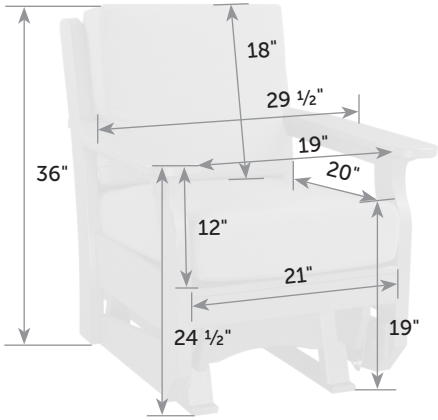

Van Buren Swing

VA-Sw *Catalog Pg. 57*

Freight

Cushions included

Item #	lbs	Zones	2	3	4	5	6	7	8
VA-Sw	85		567.00	577.00	587.00	607.00	675.00	685.00	739.00

Choice of 5" or 7" seat cushions

Cushions included

Van Buren Glider