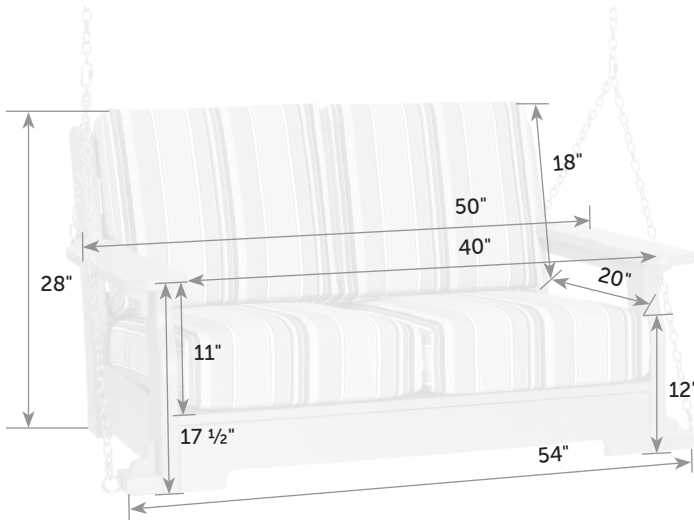

Sectionals come standard with 7" seat cushions

Van Buren Corner Section

VA-Co *Catalog Pg. 56*

Freight

Cushions included

Item #	lbs	Zones	2	3	4	5	6	7	8
VA-Co	75		467.00	479.00	490.00	523.00	573.00	585.00	650.00