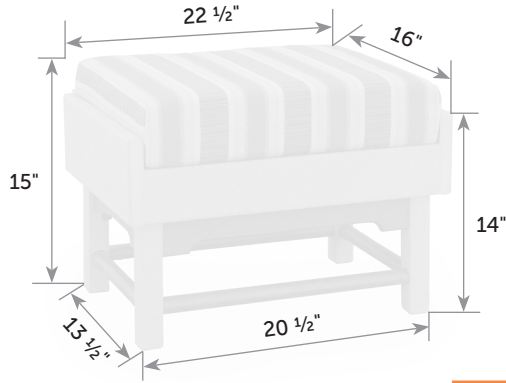

Van Buren Footrest

VA-Fo *Catalog Pg. 57*

Box
16" x 16" x 22"

Cushions included

Item #	lbs	Zones	2	3	4	5	6	7	8
VA-Ot	20		30.00	33.00	35.00	39.00	43.00	49.00	55.00