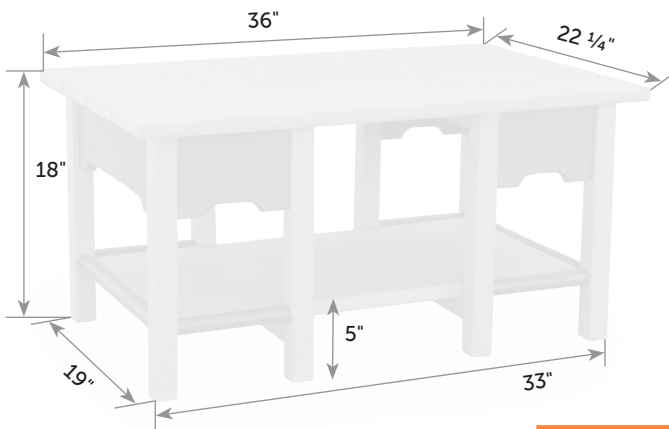

Choice of 5" or 7" seat cushions

Cushions included

Van Buren Double Glider

VA-GID *Catalog Pg. 57*

Freight

Item #	lbs	Zones	2	3	4	5	6	7	8
VA-GID	115		567.00	577.00	587.00	607.00	675.00	685.00	739.00

Van Buren Coffee Table