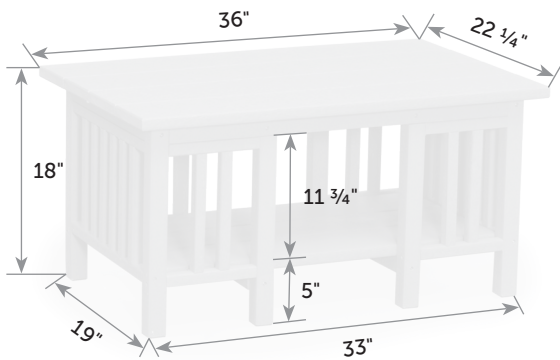

Mission Coffee Table

MI-TaC *Catalog Pg. 50*

Box

23" x 19" x 37"

Item #	lbs	Zones	2	3	4	5	6	7	8
MI-TaC	60		69.00	75.00	78.00	84.00	91.00	97.00	106.00