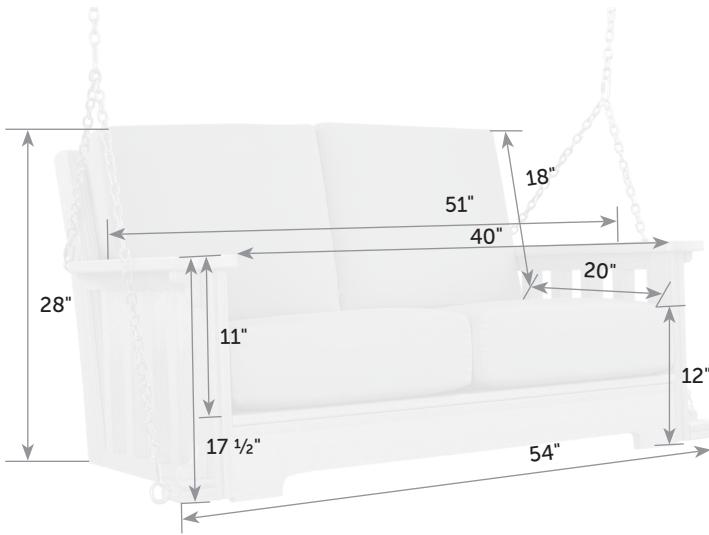

Mission Swing

MI-Sw *Catalog Pg. 51*

Cushions included

Item #	lbs	Zones	2	3	4	5	6	7	8
MI-Sw	95		567.00	577.00	587.00	607.00	675.00	685.00	739.00

Choice of 5" or 7" seat cushions