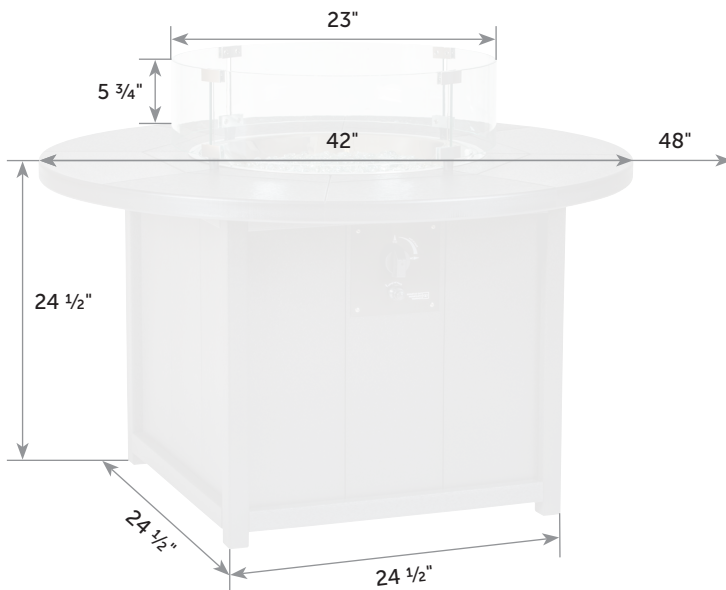

Removable top for easy handling.

SeaAira Round Fire Pit

Catalog Pg. 71

Freight

Item #	lbs	Zones	2	3	4	5	6	7	8
SE-Fi-42r	130		540.00	555.00	575.00	600.00	640.00	670.00	735.00
SE-Fi-48r	150		540.00	600.00	660.00	720.00	750.00	770.00	860.00