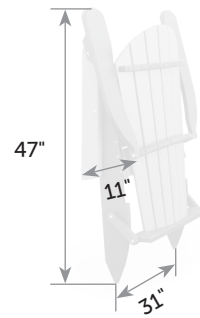

Feel the Difference®

SeaAira Lounge Chair

SE-Lo *Catalog Pg. 38* 4 Position Back

Item #	lbs	Zones	2	3	4	5	6	7	8
SE-Lo	70		116.00	119.00	122.00	129.00	136.00	144.00	149.00

1 Box 22" x 8" x 70" -80 lb

SeaAira Lounge Chair with Arms

SE-LoA *Catalog Pg. 38* 4 Position Back

Item #	lbs	Zones	2	3	4	5	6	7	8
SE-LoA	80		116.00	119.00	122.00	129.00	136.00	144.00	149.00

1 Box 22" x 8" x 70" -80 lb

SeaAira Adirondack Chair

SE-Ch *Catalog Pg. 39*

Box 25" x 7" x 46"

Item #	lbs	Zones	2	3	4	5	6	7	8
SE-Ch	40		55.00	61.00	64.00	70.00	77.00	83.00	91.00

SeaAira Adirondack Folding Chair

SE-ChF *Catalog Pg. 39*

Box 25" x 11" x 43"

Item #	lbs	Zones	2	3	4	5	6	7	8
SE-ChF	43		55.00	61.00	64.00	70.00	77.00	83.00	91.00