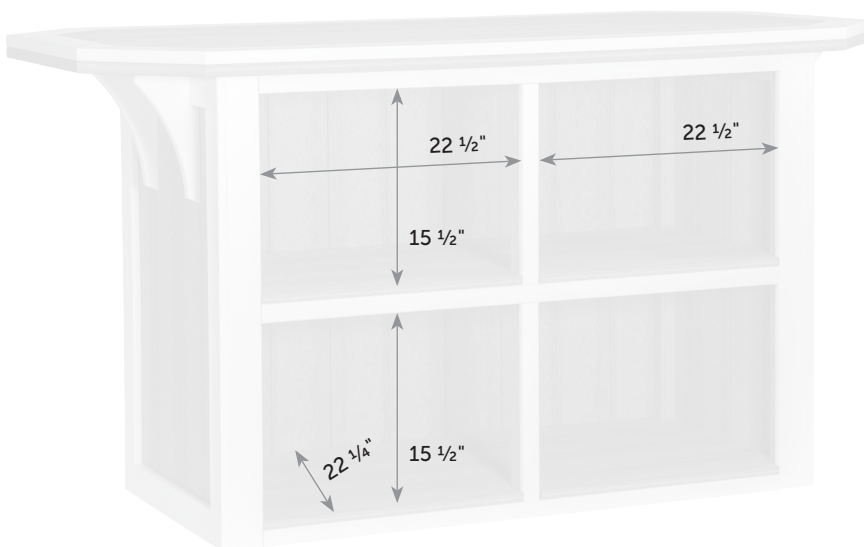

Width of shelf opening will change with size. 35" x 72" is shown. 48" and 60" do not have center support.