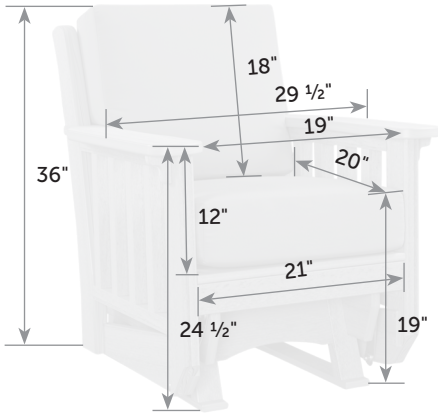

Cushions included

Mission Glider

MI-GI *Catalog Pg. 51*

3 Boxes
22" x 6" x 45" - 11 lb
34" x 5" x 34" - 48 lb
23" x 10" x 32" - 26 lb

Item #	lbs	Zones	2	3	4	5	6	7	8
MI-GI	85		179.00	185.00	189.00	199.00	215.00	229.00	245.00