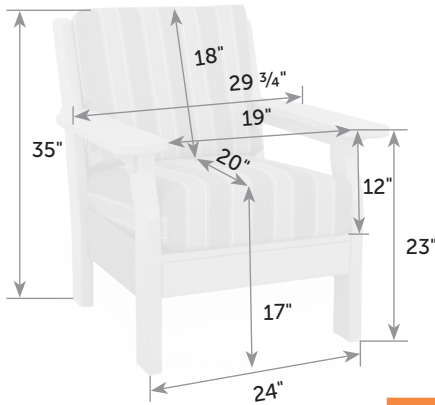

Choice of 5" or 7" seat cushions

Van Buren Chair

VA-Ch

Catalog Pg. 55

2 Boxes

22" x 6" x 45" - 11 lb

34" x 5" x 34" - 49 lb

Cushions included

Item #	lbs	Zones	2	3	4	5	6	7	8
VA-Ch	60		185.00	190.00	195.00	203.00	210.00	219.00	229.00