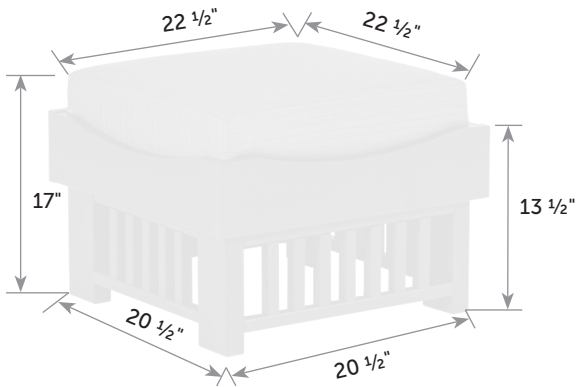

Cushions included

Mission Ottoman

MI-Ot

Catalog Pg. 51

Box

23" x 23" x 17"

Item #	lbs	Zones	2	3	4	5	6	7	8
MI-Ot	40		45.00	48.00	49.00	54.00	58.00	65.00	70.00

Choice of 5" or 7" seat cushions