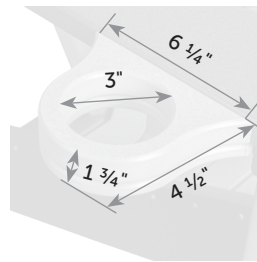

Cup Holder
CU

Catalog Pg. 85

Box 6"x6"x6"

Great Bay Counter Chair

Box 25" x 11" x 43"