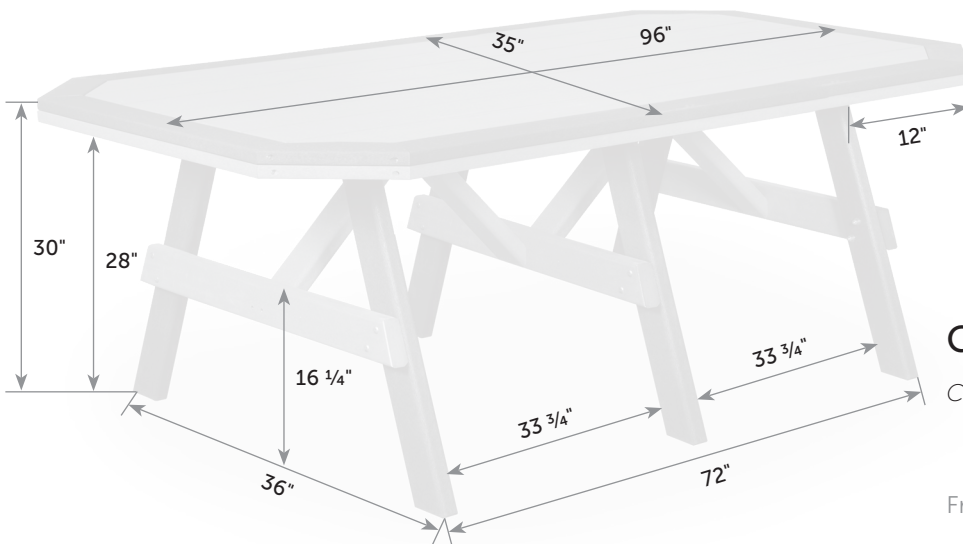

Garden Tables with Border

Catalog Pg. 117

Freight

Item #	W x L	Lb.	Zones	2	3	4	5	6	7	8
GA-TaB-35x96	35" x 96"	160		565.00	565.00	575.00	575.00	600.00	605.00	655.00