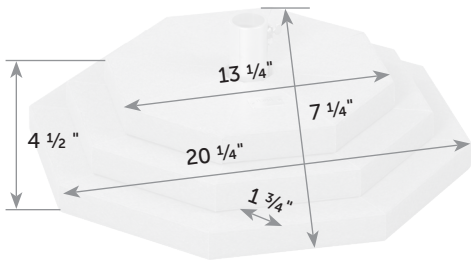

Poly Umbrella Base

UM-Ba *Catalog Pg. 125*

Box 25" x 6" x 25"

Item #	lbs	Zones	2	3	4	5	6	7	8
UM-Ba	40		27.00	29.00	33.00	37.00	45.00	49.00	55.00

Small Poly Umbrella Base

UM-BaS *Catalog Pg. 125*

Box 25" x 6" x 25"