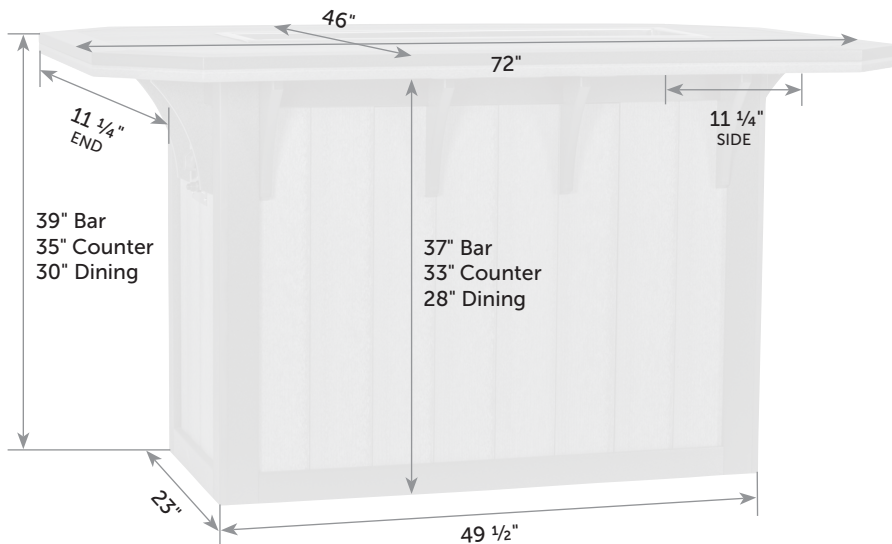

35" SeaAira Ice Pit

SE-Ic-35x35 *Catalog Pg. 75*

Freight

Item #	lbs	Zones	2	3	4	5	6	7	8
SE-Ic-35x35	125		540.00	555.00	575.00	600.00	640.00	670.00	735.00

ICE TRAY DIMENSIONS:
40 1/4" long, 11" wide and 5 1/2" deep