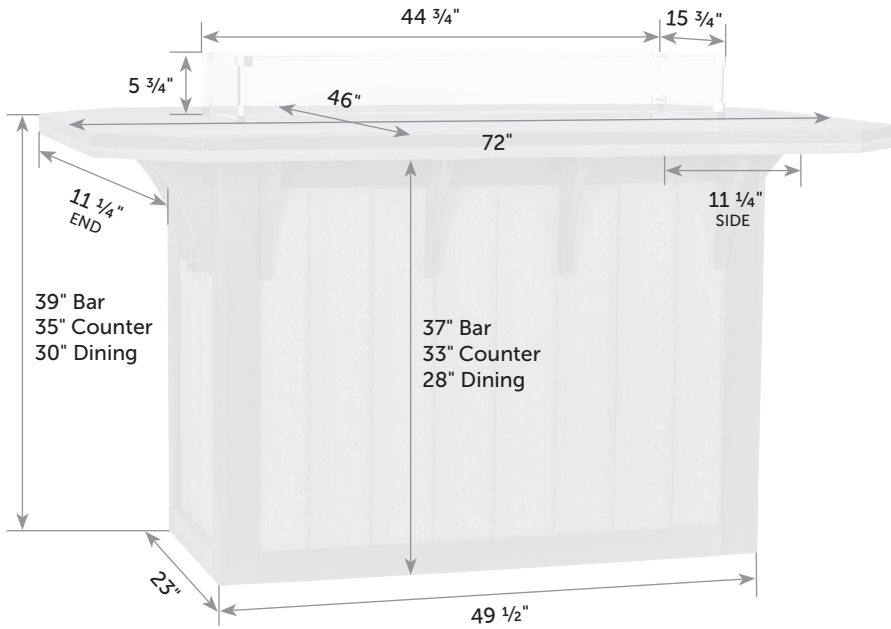

Width of shelf opening will change with size. 35" x 72" is shown. 48" and 60" do not have center support.

Removable top for easy handling.

46" x 48" SummerSide Fire Table

Catalog Pg. 69

Freight

Item #	Lb.	Zones	2	3	4	5	6	7	8
SU-TaF-Di-46x48	235		619.00	672.00	744.00	799.00	852.00	905.00	965.00
SU-TaF-Co-46x48	245		619.00	672.00	744.00	799.00	852.00	905.00	965.00
SU-TaF-Ba-46x48	255		619.00	672.00	744.00	799.00	852.00	905.00	965.00