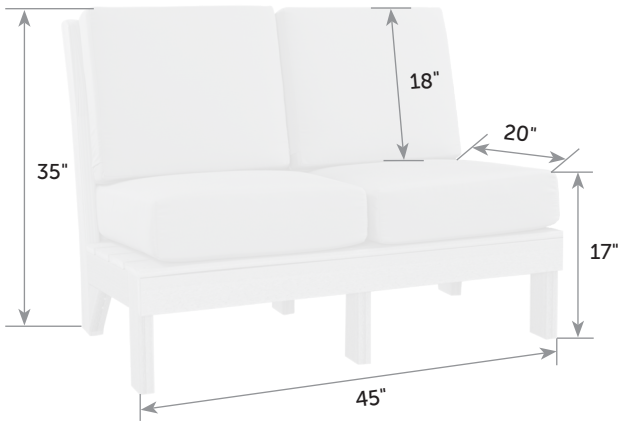

Sectionals come standard with 7" seat cushions

Mission Center Sofa

MI-SoC *Catalog Pg. 50*

Cushions included

Item #	lbs	Zones	2	3	4	5	6	7	8
MI-SoC	120		689.00	699.00	709.00	719.00	739.00	755.00	769.00

Mission Center Love Seat