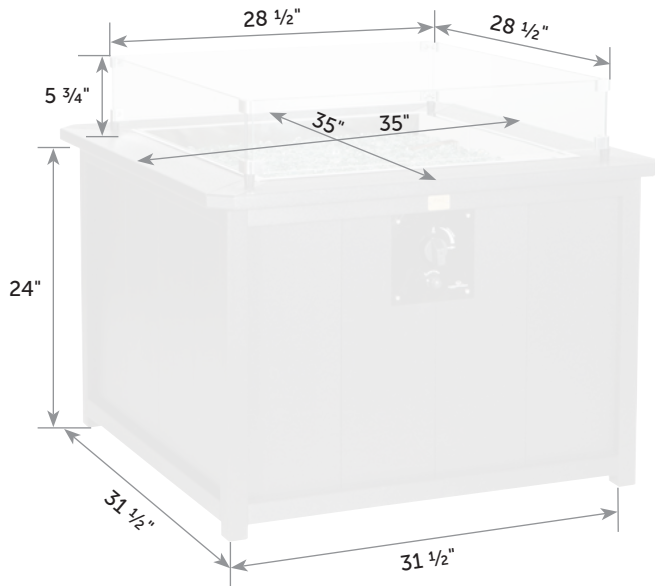

35" SeaAira Fire Pit

SE-Fi-35x35 *Catalog Pg. 71*

Freight

Item #	lbs	Zones	2	3	4	5	6	7	8
SE-Fi-35x35	125		540.00	555.00	575.00	600.00	640.00	670.00	735.00