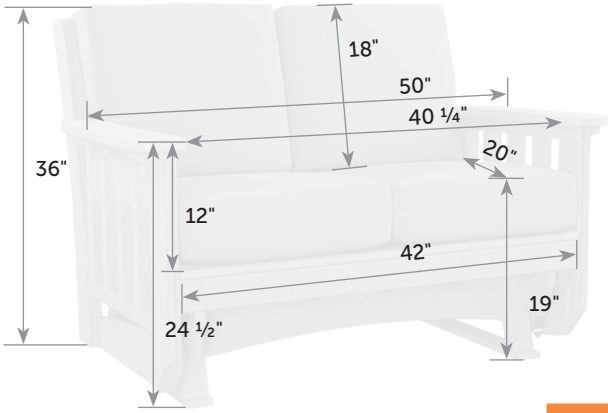

Mission Double Glider

MI-GID *Catalog Pg. 51*

Freight

Cushions included

Item #	lbs	Zones	2	3	4	5	6	7	8
MI-GID	125		567.00	577.00	587.00	607.00	675.00	685.00	739.00