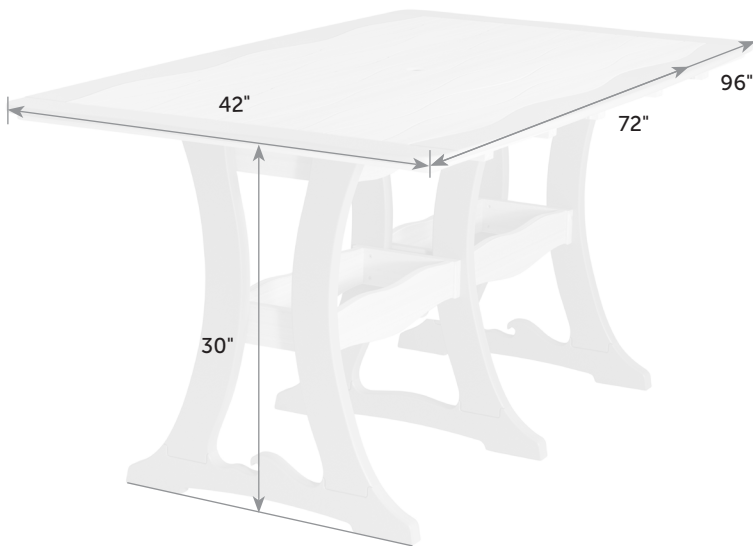

Wave Dining Tables & Surfboard Dining Tables

Catalog Pg. 101, 107

WA-Ta-Di-42x72
WA-Ta-Di-42x96
WA-TaS-Di-42x72
WA-TaS-Di-42x96

Freight

Item #	W x L	Lb.	Zones	2	3	4	5	6	7	8
WA-Ta-Di-42x72	42" x 72"	190		565.00	565.00	570.00	570.00	580.00	590.00	615.00
WA-Ta-Di-42x96	42" x 96"	215		665.00	665.00	670.00	670.00	695.00	705.00	735.00
WA-TaS-Di-42x72	42" x 72"	190		565.00	565.00	570.00	570.00	580.00	590.00	615.00
WA-TaS-Di-42x96	42" x 96"	215		665.00	665.00	670.00	670.00	695.00	705.00	735.00