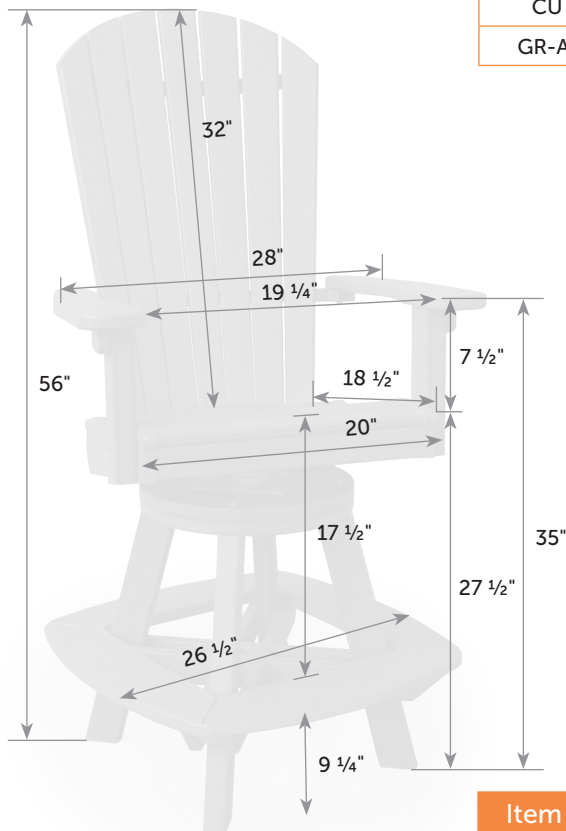

Cup Holder CU

Catalog Pg. 89

Box 6"x6"x6"

Great Bay Bar Chair

GR-Ch-Ba Catalog Pg. 88

Box 25" x 11" x 43"

Item #	lbs	Zones	2	3	4	5	6	7	8
GR-Ch-Ba	50		63.00	67.00	70.00	75.00	83.00	90.00	99.00
CU	2		20.00	20.00	21.00	21.00	22.00	22.00	23.00
GR-At	10		24.00	25.00	26.00	27.00	27.00	28.00	28.00

Table Attachment GR-At

Catalog Pg. 89

Table attaches easily with 4 thumb-screws.

Box 22" x 6" x 22"

Great Bay Swivel Bar Chair

GR-ChS-Ba Catalog Pg. 88

Freight

Item #	lbs	Zones	2	3	4	5	6	7	8
GR-ChS-Ba	80		465.00	479.00	490.00	525.00	560.00	595.00	630.00