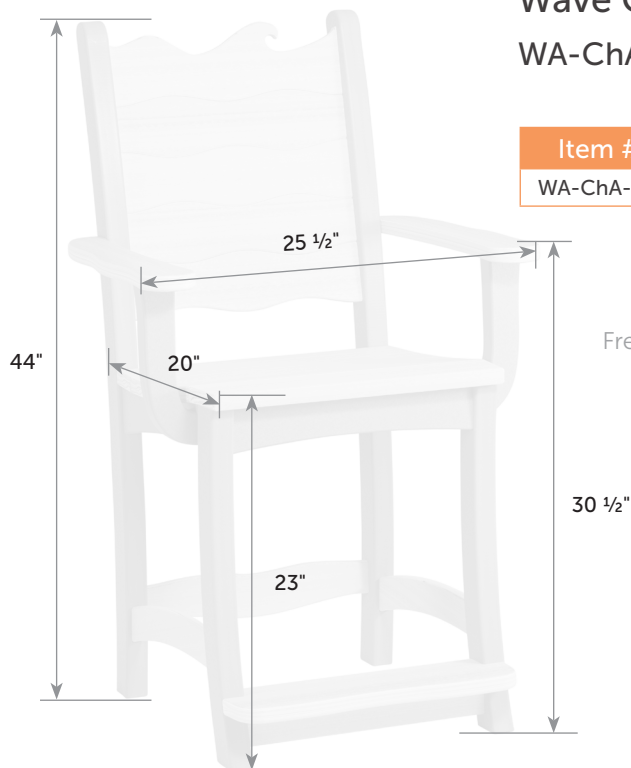

Wave Counter Chair w/ Arms

WA-ChA-Co *Catalog Pg. 103*

Item #	lbs	Zones	2	3	4	5	6	7	8
WA-ChA-Co	38		275.00	275.00	285.00	295.00	325.00	345.00	400.00

Freight