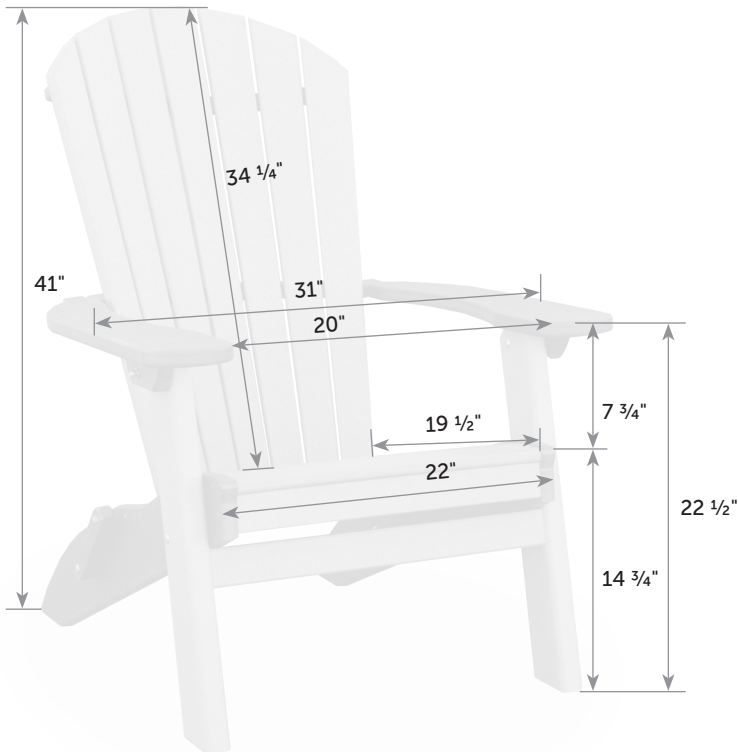

SeaAira Adirondack Folding Chair

SE-ChF *Catalog Pg. 39*

Box 25" x 11" x 43"

Item #	lbs	Zones	2	3	4	5	6	7	8
SE-ChF	43		55.00	61.00	64.00	70.00	77.00	83.00	91.00