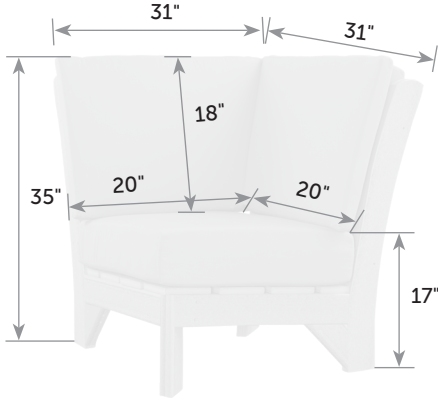

MI-LoC *Catalog Pg. 50*

Cushions included

Item #	lbs	Zones	2	3	4	5	6	7	8
MI-LoC	85		539.00	549.00	559.00	570.00	589.00	605.00	620.00

Sectionals come standard with 7" seat cushions

Sectionals come standard with 7" seat cushions