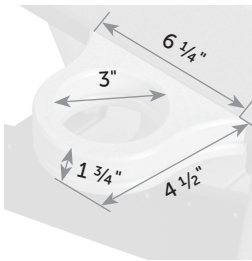

Van Buren Chair

VA-Ch

Catalog Pg. 55

2 Boxes

22" x 6" x 45" - 11 lb

34" x 5" x 34" - 49 lb

Cushions included

Item #	lbs	Zones	2	3	4	5	6	7	8
VA-Ch	60		185.00	190.00	195.00	203.00	210.00	219.00	229.00