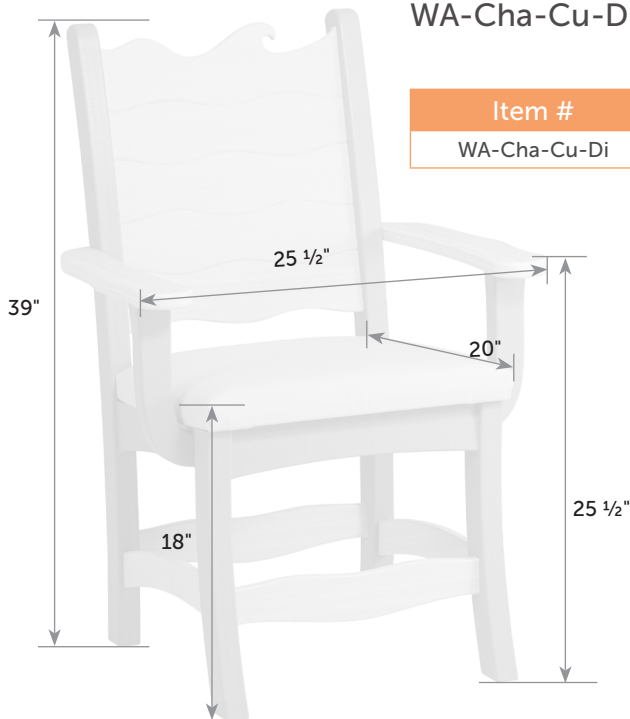

Wave Cushion Dining Chair w/ Arms

WA-Cha-Cu-Di *Catalog Pg. 101*

Item #	lbs	Zones	2	3	4	5	6	7	8
WA-Cha-Cu-Di	30		229.00	229.00	239.00	249.00	269.00	279.00	329.00

Box 25" x 20" x 40"