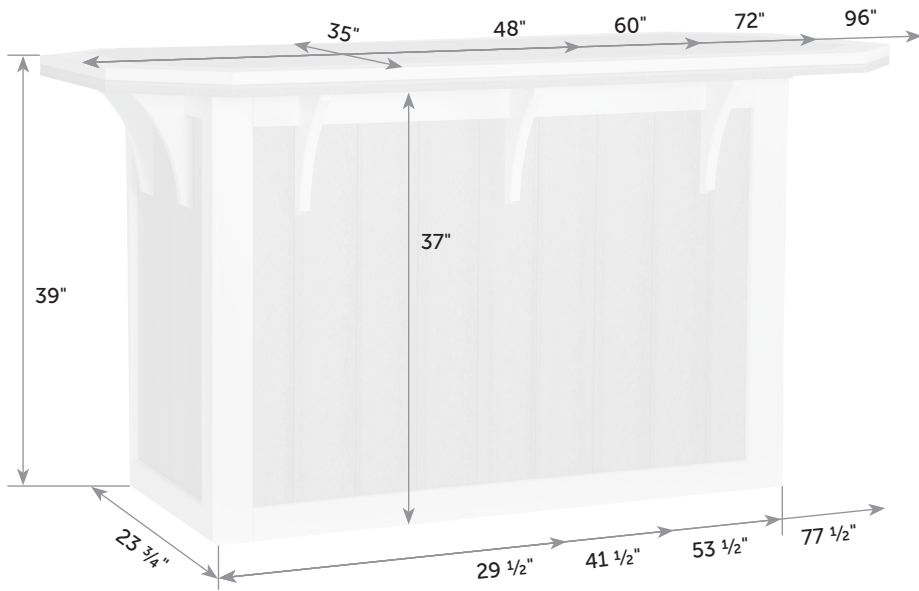

Zinn's Mill Side Table

ZI-TaS *Catalog Pg. 65*

Box 22" x 6" x 22"

Item #	lbs	Zones	2	3	4	5	6	7	8
ZI-TaS	15		33.00	37.00	39.00	42.00	47.00	53.00	59.00

Removable top for easy handling.

SummerSide Bar

Catalog Pg. 67