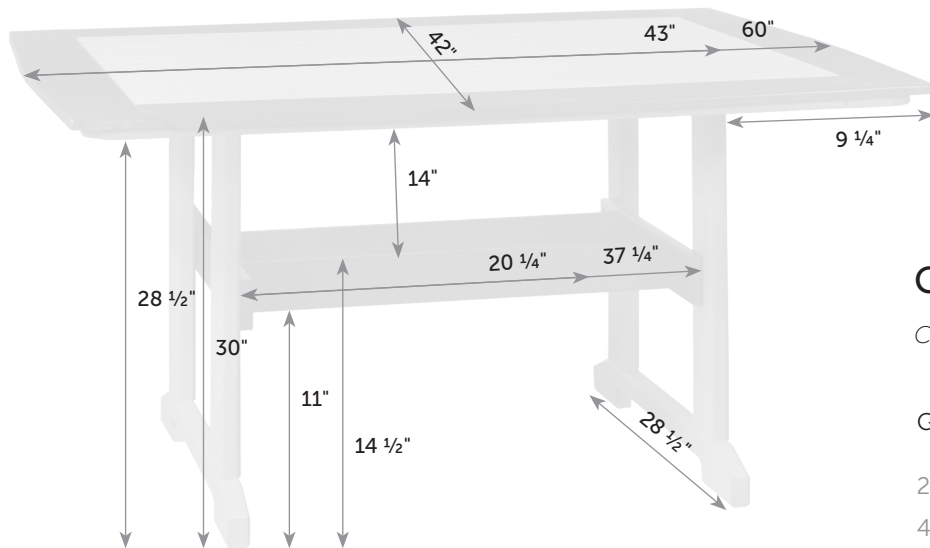

Removable top for easy handling.

46" x 72" SummerSide Ice Table

Catalog Pg. 77

Freight

Item #	Lb.	Zones	2	3	4	5	6	7	8
SU-Tal-Di-46x72	280		670.00	750.00	840.00	920.00	990.00	1,050.00	1,140.00
SU-Tal-Co-46x72	290		670.00	750.00	840.00	920.00	990.00	1,050.00	1,140.00
SU-Tal-Ba-46x72	300		670.00	750.00	840.00	920.00	990.00	1,050.00	1,140.00

Whether entertaining on a large or small scale, the ice pits have you covered with the perfect space for drinks or an all-out seafood bar! But that's just the beginning.

Easily drain your ice pit by lifting the drain plug located in the center of your pit.