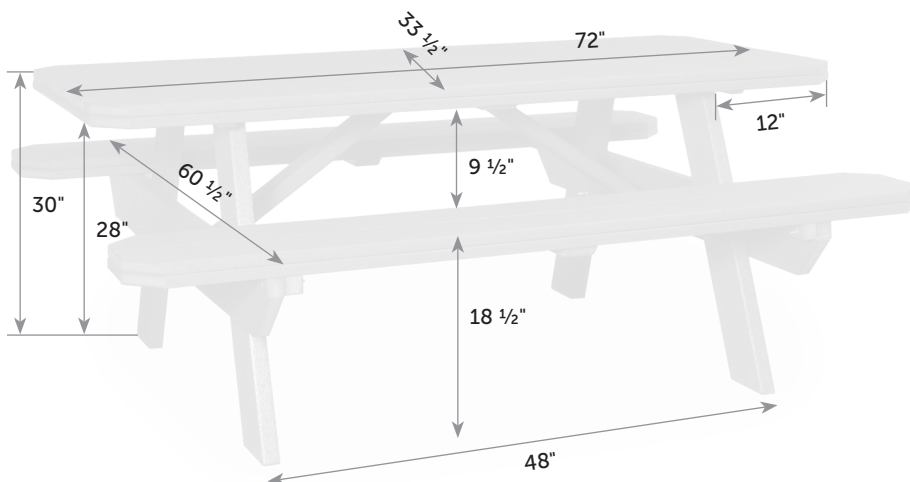

**33" x 72" Table
with Benches Attached**

Catalog Pg. 119

Freight

Item #	lbs	Zones	2	3	4	5	6	7	8
PI-Ta-33x72	225		515.00	535.00	550.00	555.00	565.00	580.00	635.00