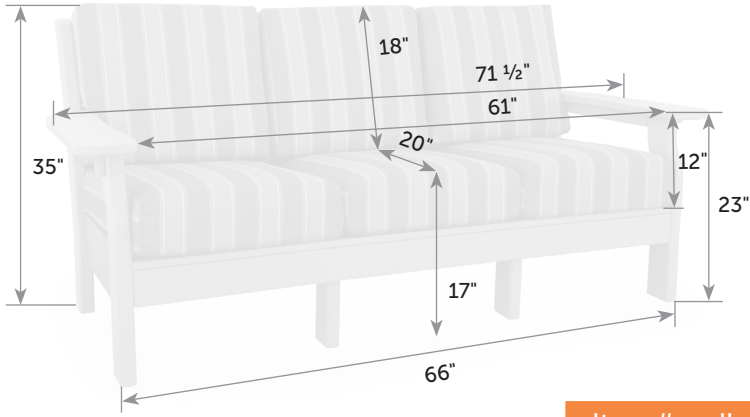

Cushions included

Van Buren Sofa

VA-So *Catalog Pg. 55*

Freight

Item #	lbs	Zones	2	3	4	5	6	7	8
VA-So	130		689.00	699.00	709.00	719.00	739.00	755.00	769.00