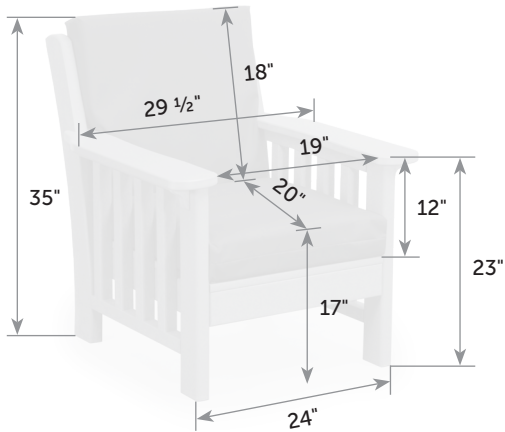

Choice of 5" or 7" seat cushions

Mission Chair

MI-Ch *Catalog Pg. 49*

2 Boxes
22" x 6" x 45" - 11 lb
34" x 5" x 34" - 54 lb

Cushions included

Item #	lbs	Zones	2	3	4	5	6	7	8
MI-Ch	65		185.00	190.00	195.00	203.00	210.00	219.00	229.00