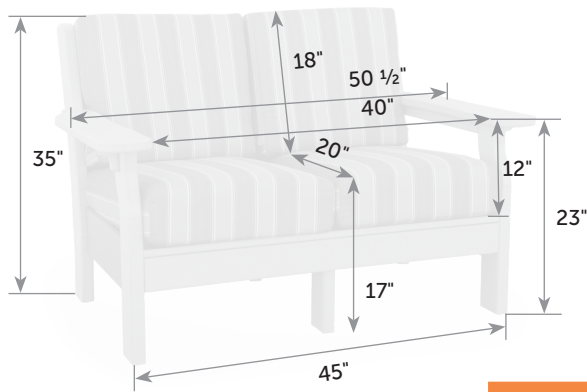

Cushions included

Van Buren Love Seat

VA-Lo *Catalog Pg. 55*

Freight

Item #	lbs	Zones	2	3	4	5	6	7	8
VA-Lo	95		539.00	549.00	559.00	570.00	589.00	605.00	620.00

Choice of 5" or 7" seat cushions