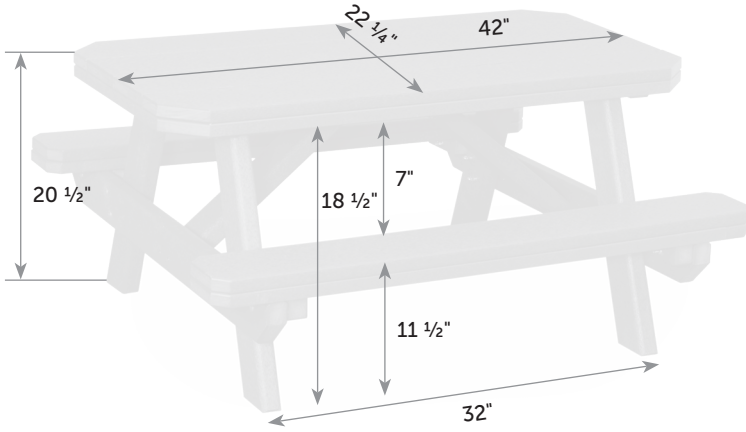

Child's Table with Benches

PI-TaC *Catalog Pg. 121*

Box 25" x 7" x 46"

Item #	lbs	Zones	2	3	4	5	6	7	8
PI-TaC	70		67.00	73.00	79.00	83.00	89.00	95.00	99.00

SeaAira Child's Chair

SE-ChC *Catalog Pg. 121*

Box 16" x 7" x 27"

Item #	lbs	Zones	2	3	4	5	6	7	8
SE-ChC	15		34.00	35.00	36.00	37.00	38.00	41.00	45.00

SeaAira Child's Rocker

SE-RoC *Catalog Pg. 121*

Box 16" x 7" x 27"

Item #	lbs	Zones	2	3	4	5	6	7	8
SE-RoC	18		34.00	35.00	36.00	37.00	38.00	41.00	45.00