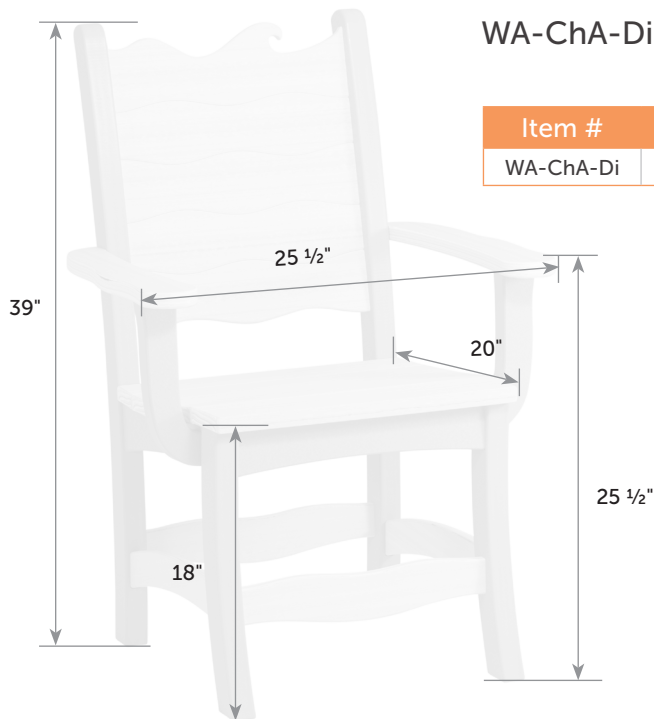

Wave Dining Chair

WA-Ch-Di *Catalog Pg. 101*

Item #	lbs	Zones	2	3	4	5	6	7	8
WA-Ch-Di	25		229.00	229.00	239.00	249.00	269.00	279.00	329.00

Box 20" x 20" x 40"

Wave Dining Chair w/ Arms

WA-ChA-Di *Catalog Pg. 101*