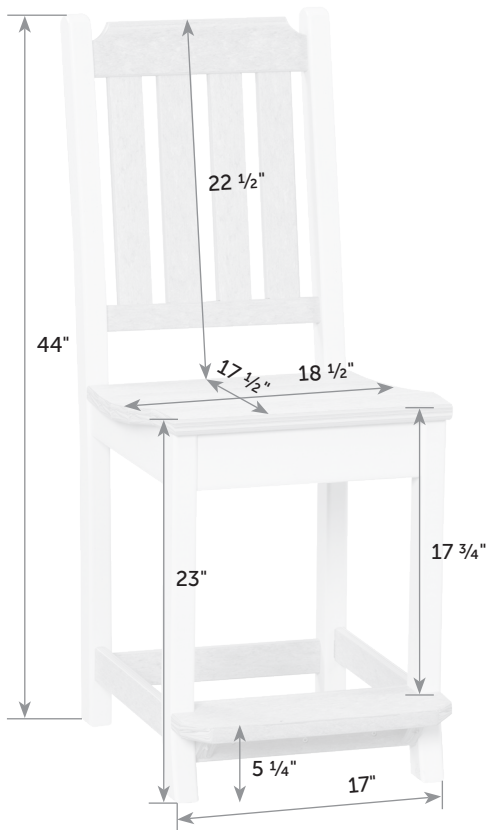

Keystone Counter Chair

KE-Ch-Co *Catalog Pg. 97*

Item #	lbs	Zones	2	3	4	5	6	7	8
KE-Ch-Co	33		275.00	275.00	285.00	295.00	325.00	340.00	400.00

Keystone Counter Chair with Arms

KE-ChA-Co *Catalog Pg. 97*

Item #	lbs	Zones	2	3	4	5	6	7	8
KE-ChA-Co	38		275.00	275.00	285.00	295.00	325.00	340.00	400.00