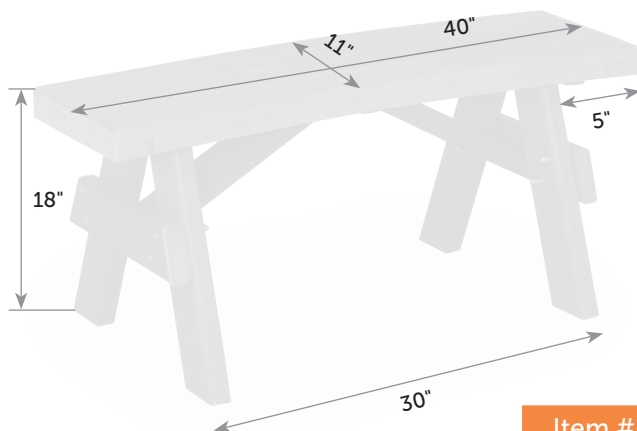

40" Curved Garden Bench

GA-BeC-40 *Catalog Pg. 117*

Box
22" x 6" x 45"

Item #	lbs	Zones	2	3	4	5	6	7	8
GA-BeC-40	40		39.00	42.00	45.00	49.00	53.00	59.00	65.00