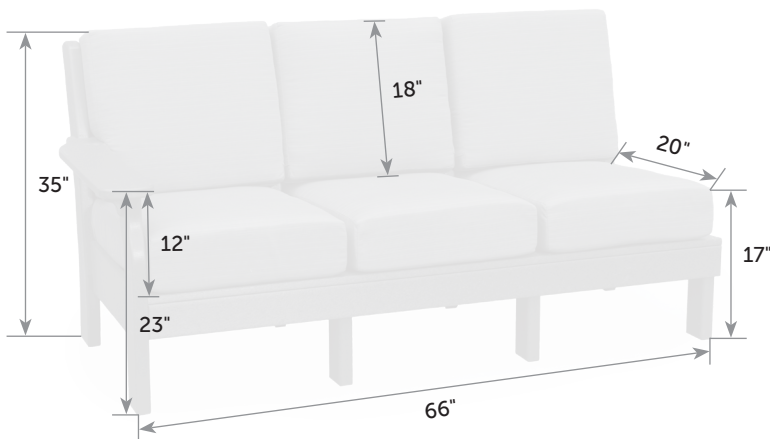

Van Buren Right Sofa

VA-SoR

Catalog Pg. 57

Item #	lbs	Zones	2	3	4	5	6	7	8
CU	2		20.00	20.00	21.00	21.00	22.00	22.00	23.00

Van Buren Left Sofa

VA-SoL

Catalog Pg. 56

Freight

Cushions included

Item #	lbs	Zones	2	3	4	5	6	7	8
VA-SoL VA-SoR	90		539.00	549.00	559.00	570.00	589.00	605.00	620.00

Sectionals come standard with 7" seat cushions