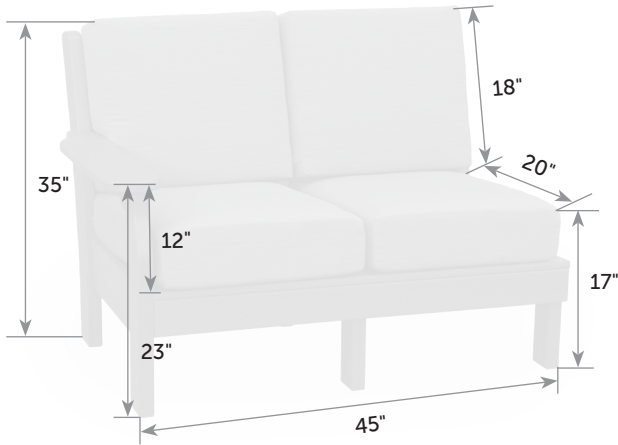

Van Buren Right Love Seat

VA-LoR *Catalog Pg. 57*

Van Buren Left Love Seat

VA-LoL *Catalog Pg. 56*