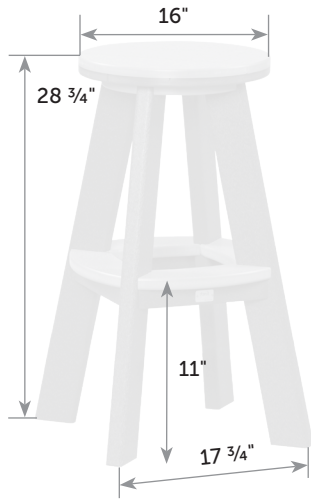

Table Attachment GR-At

Catalog Pg. 89

Table attaches easily with 4 thumb-screws.

Box 22" x 6" x 22"

Great Bay Swivel Bar Chair

GR-ChS-Ba Catalog Pg. 88

Freight

Item #	lbs	Zones	2	3	4	5	6	7	8
GR-ChS-Ba	80		465.00	479.00	490.00	525.00	560.00	595.00	630.00

Seat Cushion for Great Bay Bar Chair

GR-Cu-Ba *Catalog Pg. 88*

Box 
22" x 6" x 22"

Item #	lbs	Zones	2	3	4	5	6	7	8
GR-Cu-Ba	3		22.00	23.00	24.00	24.00	25.00	25.00	26.00

Seat Cushion for Great Bay Stool

GR-CuS *Catalog Pg. 88*

Box 
18" x 18" x 4"

Item #	lbs	Zones	2	3	4	5	6	7	8
GR-CuS	2		22.00	23.00	24.00	24.00	25.00	25.00	26.00

Great Bay Bar Stool

GR-St-Ba *Catalog Pg. 89, 99*

Box 
18" x 18" x 30"

Item #	lbs	Zones	2	3	4	5	6	7	8
GR-St-Ba	30		35.00	40.00	45.00	50.00	55.00	63.00	73.00