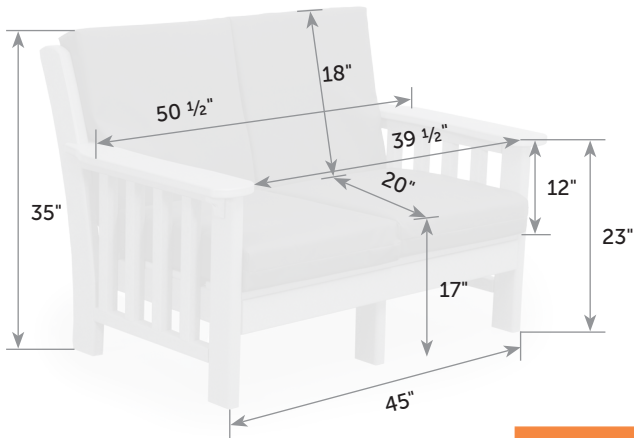

Cushions included

Mission Love Seat

MI-Lo *Catalog Pg. 49*

Freight

Item #	lbs	Zones	2	3	4	5	6	7	8
MI-Lo	105		539.00	549.00	559.00	570.00	589.00	605.00	620.00

Choice of 5" or 7" seat cushions