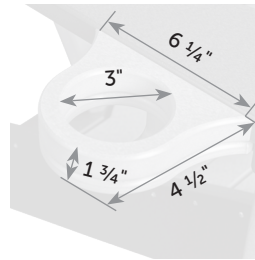

Cup Holder CU

Catalog Pg. 89

Box 6"x6"x6"

Great Bay Bar Chair

GR-Ch-Ba Catalog Pg. 88

Box 25" x 11" x 43"