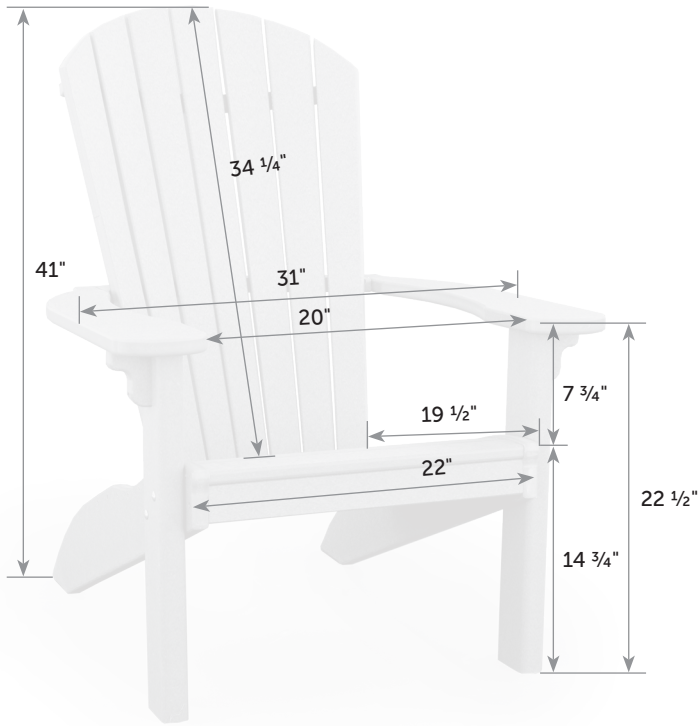

SeaAira Adirondack Chair

SE-Ch *Catalog Pg. 39*

Box 25" x 7" x 46"

Item #	lbs	Zones	2	3	4	5	6	7	8
SE-Ch	40		55.00	61.00	64.00	70.00	77.00	83.00	91.00