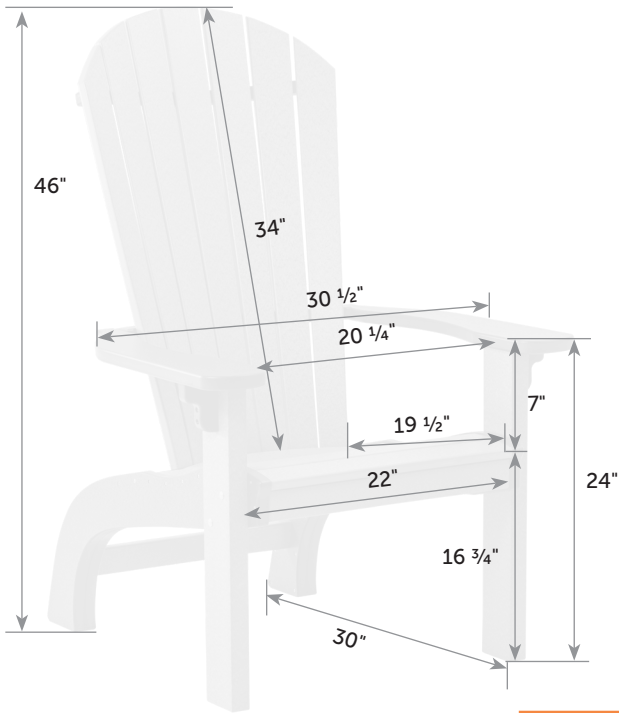

Box 25" x 7" x 46"

Item #	lbs	Zones	2	3	4	5	6	7	8
SE-Ch	40		55.00	61.00	64.00	70.00	77.00	83.00	91.00

SeaAira Adirondack Folding Chair

SE-ChF *Catalog Pg. 39*

Box 25" x 11" x 43"

Item #	lbs	Zones	2	3	4	5	6	7	8
SE-ChF	43		55.00	61.00	64.00	70.00	77.00	83.00	91.00