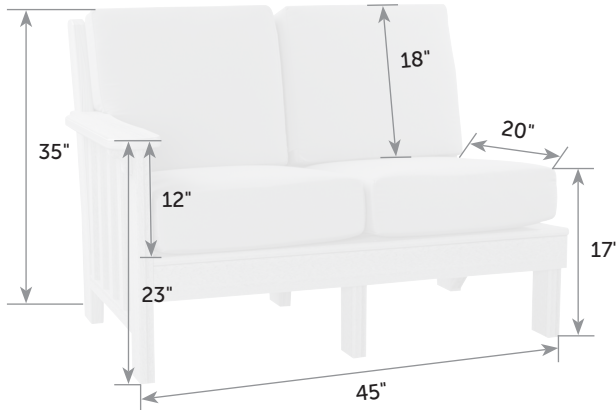

Mission Right Love Seat

MI-LoR *Catalog Pg. 47*

Mission Left Love Seat

MI-LoL *Catalog Pg. 50*

Freight

Cushions included

Item #	lbs	Zones	2	3	4	5	6	7	8
MI-LoL	95		539.00	549.00	559.00	570.00	589.00	605.00	620.00
MI-LoR