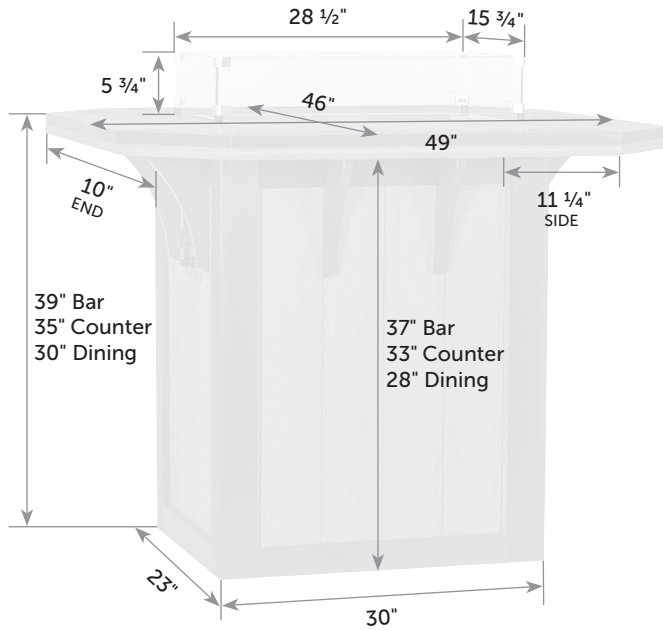

Zinn's Mill Side Table

ZI-TaS *Catalog Pg. 65*

Box 22" x 6" x 22"

Item #	lbs	Zones	2	3	4	5	6	7	8
ZI-TaS	15		33.00	37.00	39.00	42.00	47.00	53.00	59.00

Removable top for easy handling.

SummerSide Bar

Catalog Pg. 67

Width of shelf opening will change with size. 35" x 72" is shown. 48" and 60" do not have center support.

Removable top for easy handling.

46" x 48" SummerSide Fire Table

Catalog Pg. 69

Freight

Item #	Lb.	Zones	2	3	4	5	6	7	8
SU-TaF-Di-46x48	235		619.00	672.00	744.00	799.00	852.00	905.00	965.00
SU-TaF-Co-46x48	245		619.00	672.00	744.00	799.00	852.00	905.00	965.00
SU-TaF-Ba-46x48	255		619.00	672.00	744.00	799.00	852.00	905.00	965.00