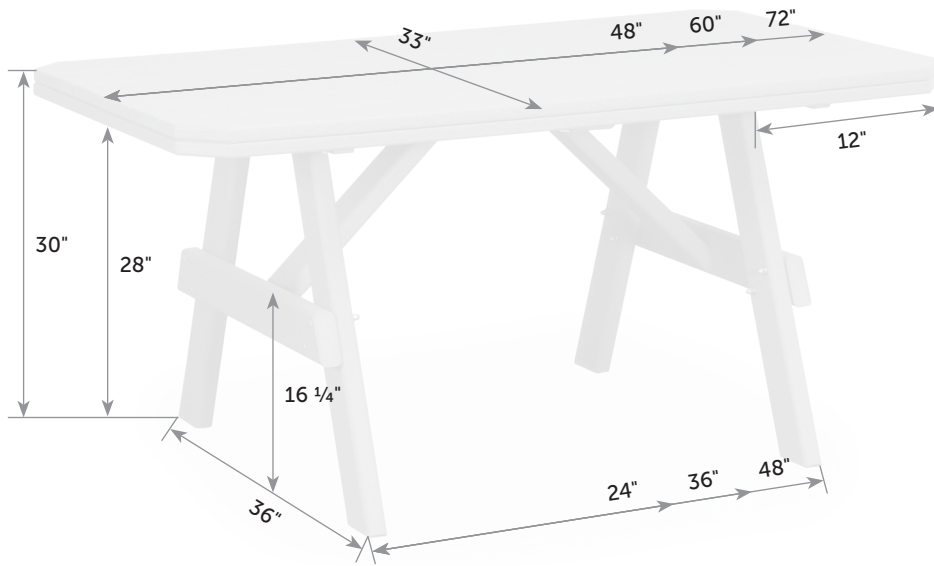

Garden Tables

Catalog Pg. 117

GA-Ta-33x48

Box 36" x 6" x 48"

GA-Ta-33x60
GA-Ta-33x72

Freight

Item #	W x L	Lb.	Zones	2	3	4	5	6	7	8
GA-Ta-33x48	33" x 48"	90		238.00	239.00	242.00	245.00	253.00	259.00	265.00
GA-Ta-33x60	33" x 60"	100		525.00	535.00	545.00	545.00	555.00	555.00	565.00
GA-Ta-33x72	33" x 72"	110		525.00	535.00	545.00	545.00	555.00	555.00	565.00