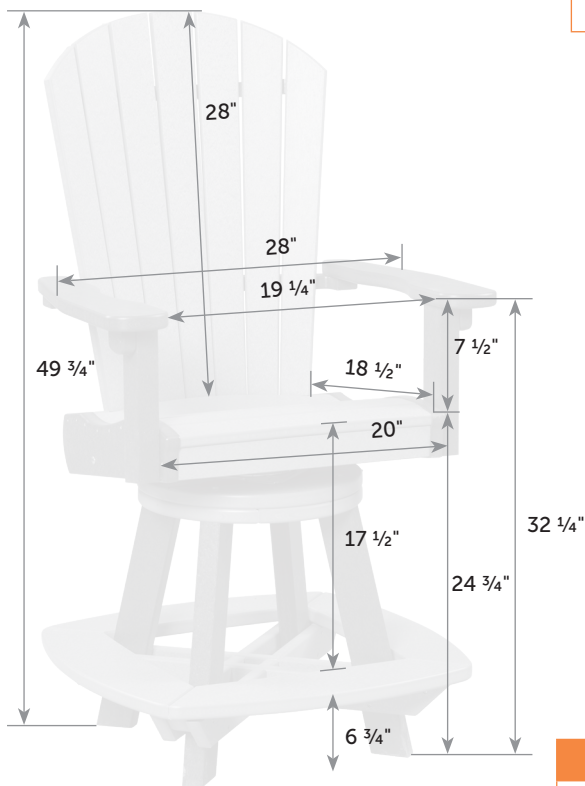

Cup Holder
CU

Catalog Pg. 85

Box 6"x6"x6"

Great Bay Counter Chair

GR-Ch-Co Catalog Pg. 84

Box 25" x 11" x 43"

Item #	lbs	Zones	2	3	4	5	6	7	8
GR-Ch-Co	50		63.00	67.00	70.00	75.00	83.00	90.00	99.00
CU	2		20.00	20.00	21.00	21.00	22.00	22.00	23.00
GR-At	10		24.00	25.00	26.00	27.00	27.00	28.00	28.00

Table Attachment
GR-At

Catalog Pg. 85

Box 22" x 6" x 22"

Table attaches easily with 4 thumb-screws.

Great Bay Swivel Counter Chair

GR-ChS-Co Catalog Pg. 84

Freight

Item #	lbs	Zones	2	3	4	5	6	7	8
GR-ChS-Co	80		465.00	479.00	490.00	525.00	560.00	595.00	630.00