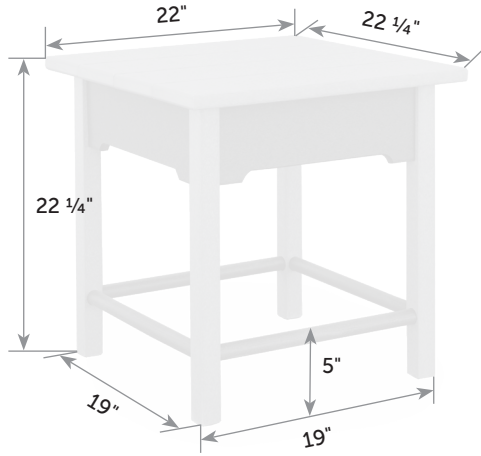

Van Buren Side Table

VA-TaS *Catalog Pg. 56*

Box
23" x 6" x 23"

Item #	lbs	Zones	2	3	4	5	6	7	8
VA-TaS	28		35.00	37.00	39.00	42.00	47.00	52.00	60.00