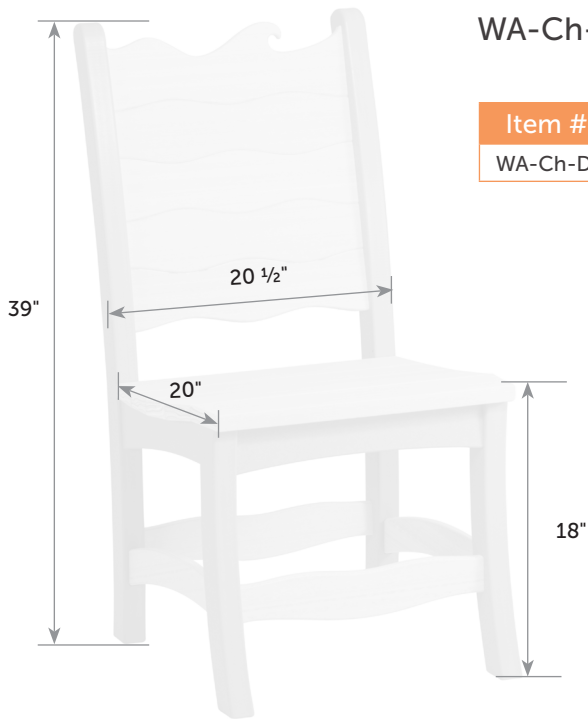

Wave Dining Chair

WA-Ch-Di *Catalog Pg. 101*

Item #	lbs	Zones	2	3	4	5	6	7	8
WA-Ch-Di	25		229.00	229.00	239.00	249.00	269.00	279.00	329.00

Box 20" x 20" x 40"