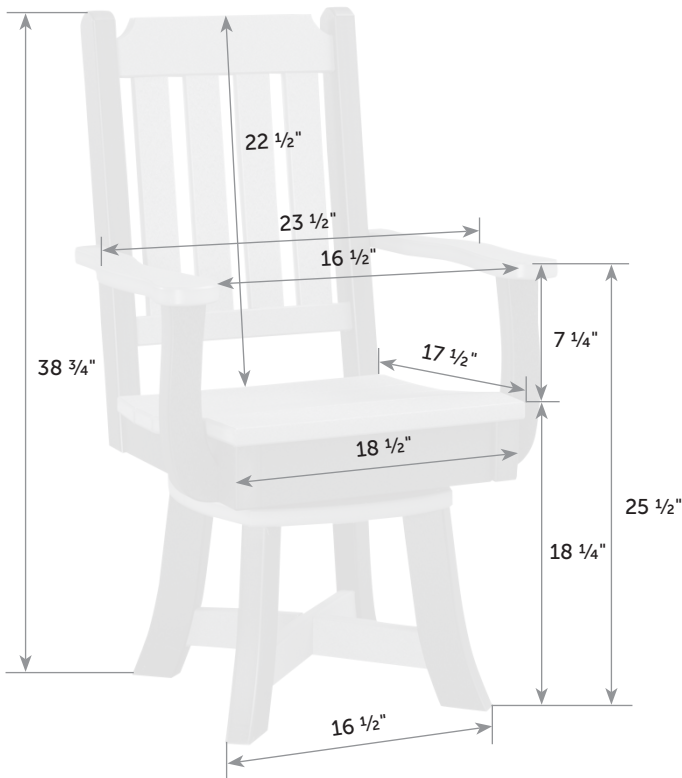

Keystone dining chairs also go well with the Great Bay, Mission and Garden tables.

Seat Cushion for Keystone Chair

KE-Cu *Catalog Pg. 93*

Box 
22" x 6" x 22"

Item #	lbs	Zones	2	3	4	5	6	7	8
KE-Cu	2		22.00	23.00	24.00	24.00	25.00	25.00	26.00