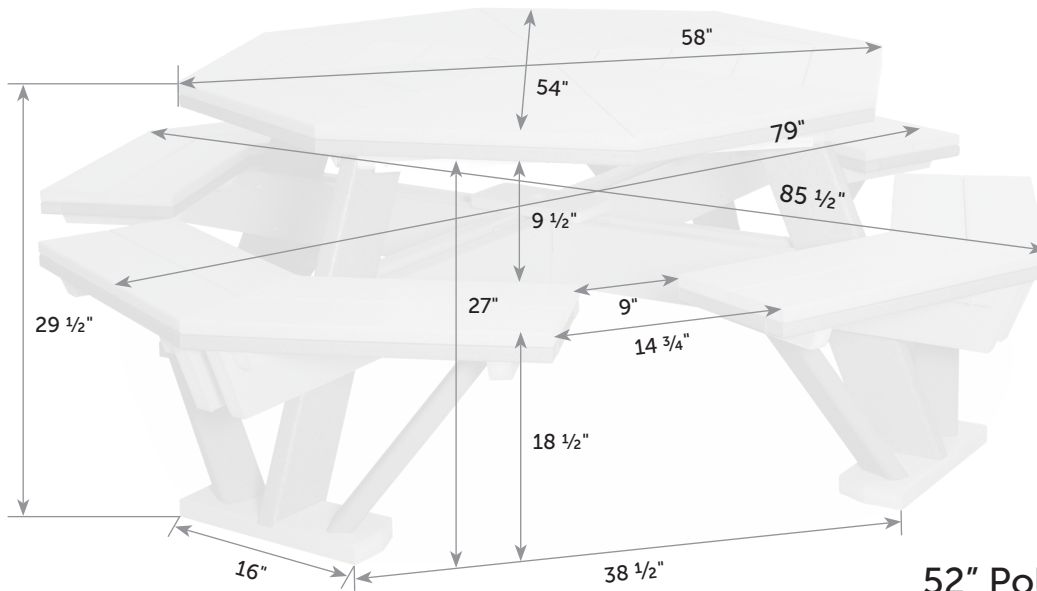

52" Poly Octagon Table with Benches Attached

Catalog Pg. 119

Freight

Item #	lbs	Zones	2	3	4	5	6	7	8
PI-Ta-52o	375		735.00	795.00	965.00	1,035.00	1,175.00	1,205.00	1,275.00