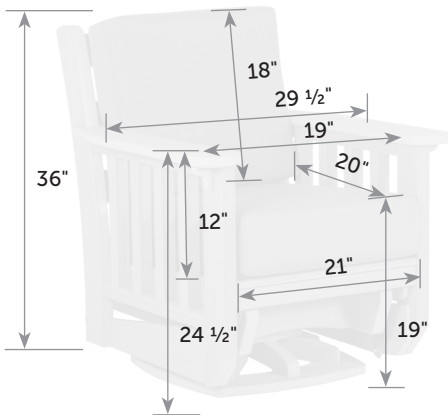

Choice of 5" or 7" seat cushions

Cushions included

Mission Glider

MI-GI *Catalog Pg. 51*

3 Boxes 
 22" x 6" x 45" - 11 lb
 34" x 5" x 34" - 48 lb
 23" x 10" x 32" - 26 lb

Item #	lbs	Zones	2	3	4	5	6	7	8
MI-GI	85		179.00	185.00	189.00	199.00	215.00	229.00	245.00

Cushions included

Mission Swivel Glider

MI-GIS *Catalog Pg. 51*

3 Boxes 
 22" x 6" x 45" - 11 lb
 34" x 5" x 34" - 48 lb
 23" x 10" x 32" - 46 lb

Item #	lbs	Zones	2	3	4	5	6	7	8
MI-GID	105		189.00	195.00	199.00	209.00	225.00	239.00	255.00