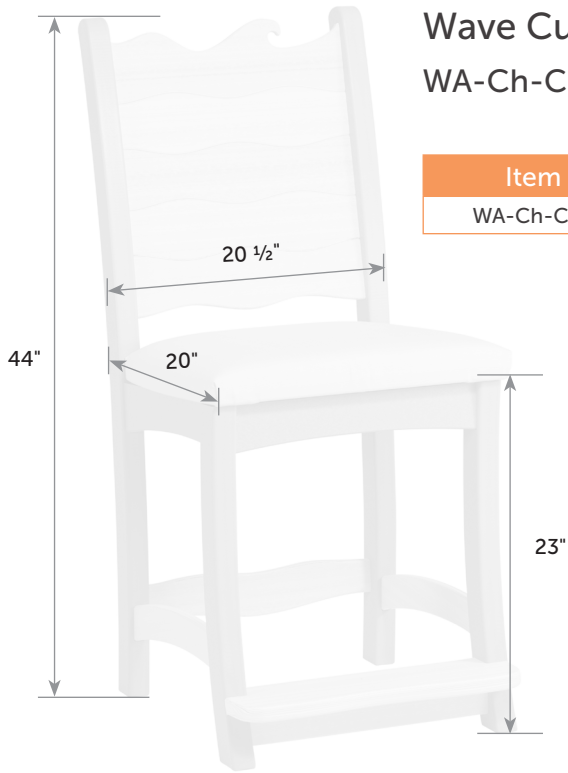

Wave Cushion Counter Chair

WA-Ch-Cu-Co *Catalog Pg. 103*

Item #	lbs	Zones	2	3	4	5	6	7	8
WA-Ch-Cu-Co	33		275.00	275.00	285.00	295.00	325.00	345.00	400.00

Freight