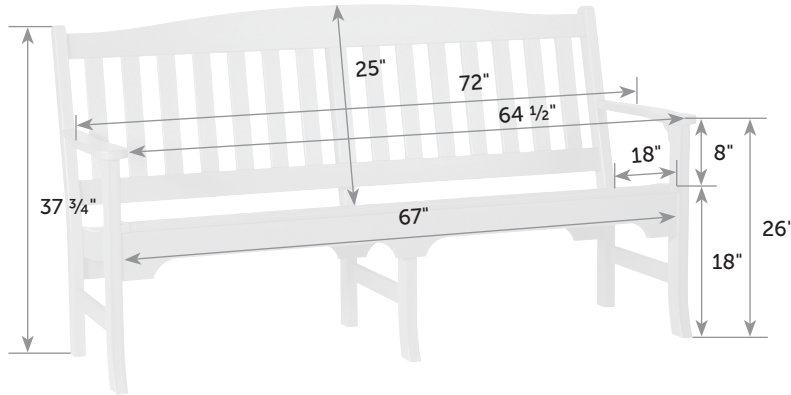

72" Avonlea Garden Bench

AV-Be-72 *Catalog Pg. 61*