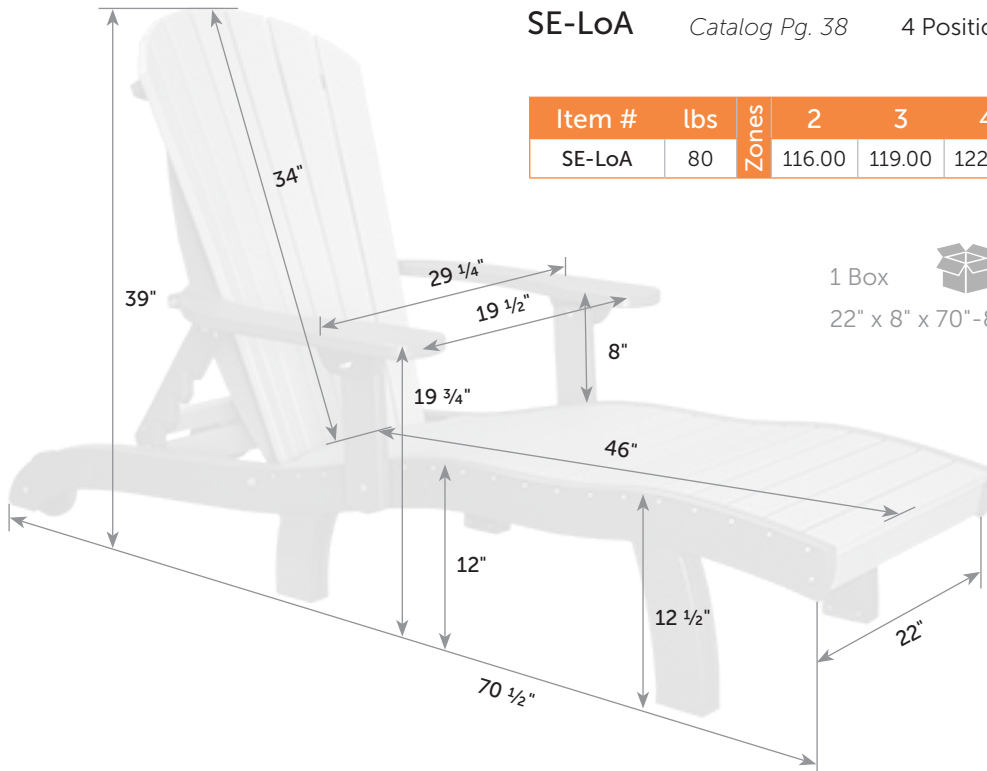

Feel the Difference®

SeaAira Lounge Chair

SE-Lo *Catalog Pg. 38* 4 Position Back

Item #	lbs	Zones	2	3	4	5	6	7	8
SE-Lo	70		116.00	119.00	122.00	129.00	136.00	144.00	149.00

1 Box 22" x 8" x 70" -80 lb

SeaAira Lounge Chair with Arms

SE-LoA *Catalog Pg. 38* 4 Position Back

Item #	lbs	Zones	2	3	4	5	6	7	8
SE-LoA	80		116.00	119.00	122.00	129.00	136.00	144.00	149.00

1 Box 22" x 8" x 70" -80 lb

SeaAira Adirondack Chair

SE-Ch *Catalog Pg. 39*