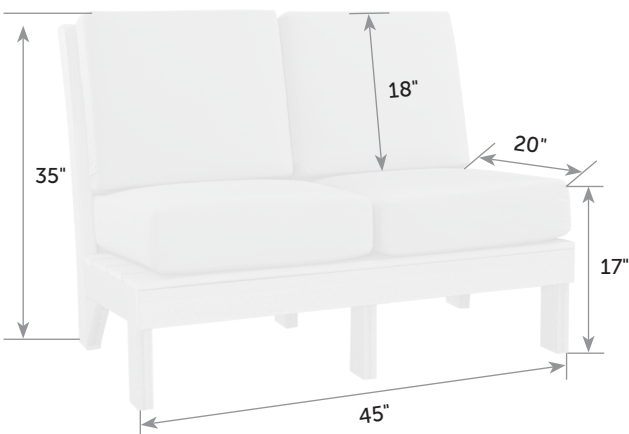

Cushions included

Sectionals come standard with 7" seat cushions

Van Buren Center Sofa

VA-SoC *Catalog Pg. 56*

Freight

Cushions included

Item #	lbs	Zones	2	3	4	5	6	7	8
VA-SoC	120		689.00	699.00	709.00	719.00	739.00	755.00	769.00