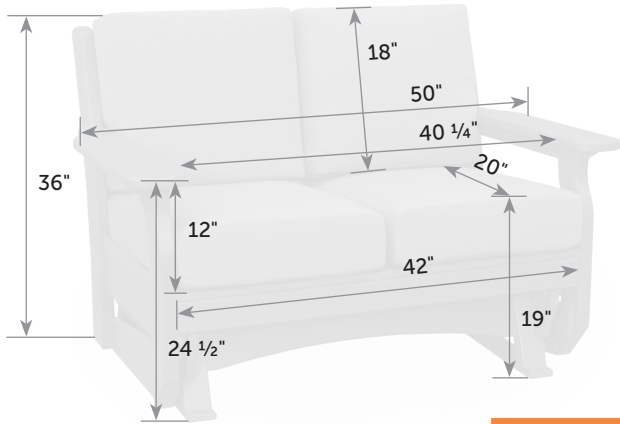

Cushions included

Van Buren Double Glider

VA-GID *Catalog Pg. 57*

Freight

Item #	lbs	Zones	2	3	4	5	6	7	8
VA-GID	115		567.00	577.00	587.00	607.00	675.00	685.00	739.00