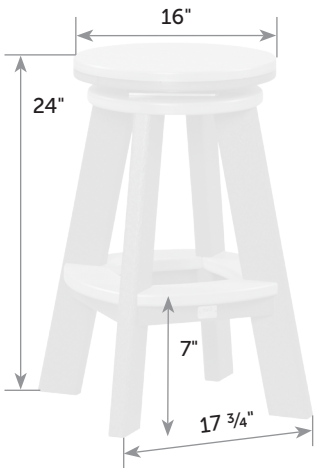

Great Bay Swivel Counter Stool

GR-StS-Co *Catalog Pg. 85, 97*

Box
18" x 18" x 25"

Item #	lbs	Zones	2	3	4	5	6	7	8
GR-StS-Co	35		35.00	40.00	45.00	50.00	55.00	63.00	73.00