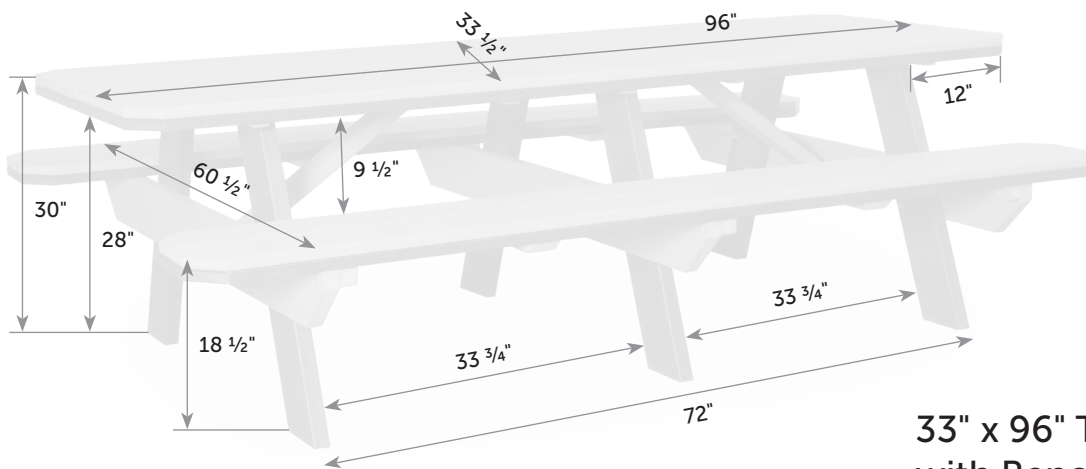

**33" x 96" Table
with Benches Attached**

Catalog Pg. 119

Freight

Item #	lbs	Zones	2	3	4	5	6	7	8
PI-Ta-33x96	360		565.00	575.00	600.00	640.00	675.00	685.00	725.00