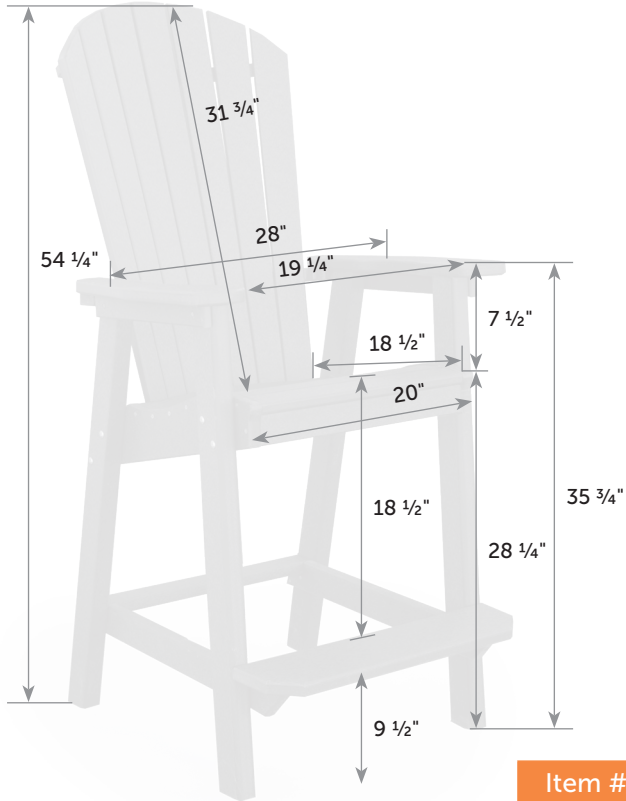

Cup Holder CU

Catalog Pg. 89

Box 6"x6"x6"

Great Bay Bar Chair

GR-Ch-Ba Catalog Pg. 88

Box 25" x 11" x 43"

Item #	lbs	Zones	2	3	4	5	6	7	8
GR-Ch-Ba	50		63.00	67.00	70.00	75.00	83.00	90.00	99.00
CU	2		20.00	20.00	21.00	21.00	22.00	22.00	23.00
GR-At	10		24.00	25.00	26.00	27.00	27.00	28.00	28.00

Table Attachment GR-At

Catalog Pg. 89

Table attaches easily with 4 thumb-screws.

Box 22" x 6" x 22"

Great Bay Swivel Bar Chair

GR-ChS-Ba Catalog Pg. 88

Freight

Item #	lbs	Zones	2	3	4	5	6	7	8
GR-ChS-Ba	80		465.00	479.00	490.00	525.00	560.00	595.00	630.00