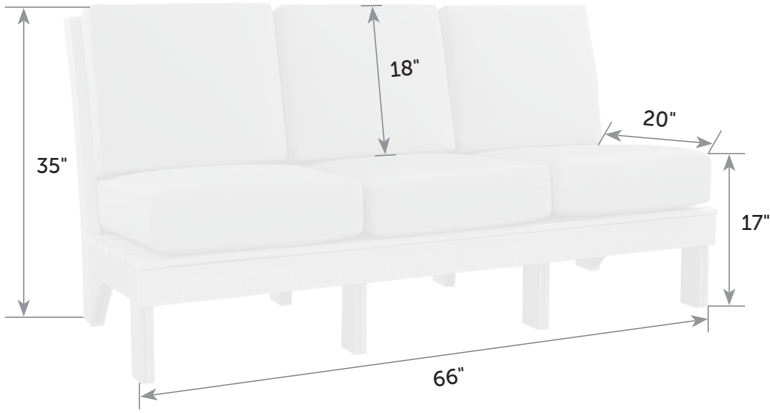

Sectionals come standard with 7" seat cushions

Mission Center Sofa

MI-SoC *Catalog Pg. 50*

Cushions included

Item #	lbs	Zones	2	3	4	5	6	7	8
MI-SoC	120		689.00	699.00	709.00	719.00	739.00	755.00	769.00

Mission Center Love Seat