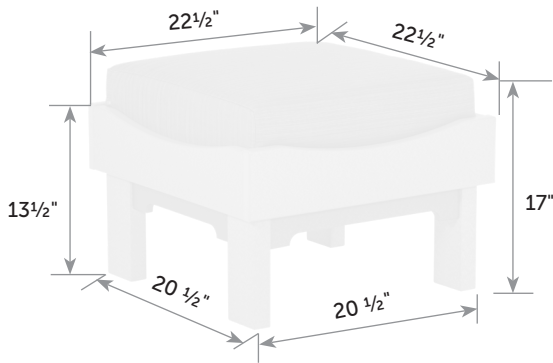

Van Buren Ottoman

VA-Ot *Catalog Pg. 57*

Box
23" x 23" x 17"

Cushions included

Item #	lbs	Zones	2	3	4	5	6	7	8
VA-Ot	35		45.00	48.00	49.00	54.00	58.00	65.00	70.00

Choice of 5" or 7" seat cushions