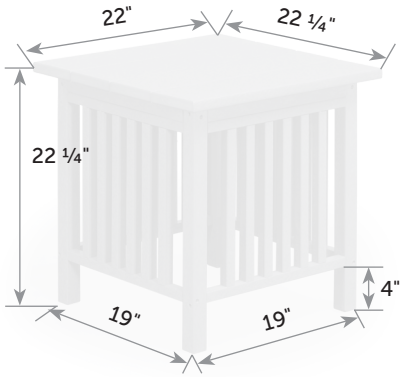

Mission Side Table

MI-TaS *Catalog Pg. 50*

Box
23" x 6" x 23"

Item #	lbs	Zones	2	3	4	5	6	7	8
MI-TaS	35		35.00	37.00	39.00	42.00	47.00	52.00	60.00