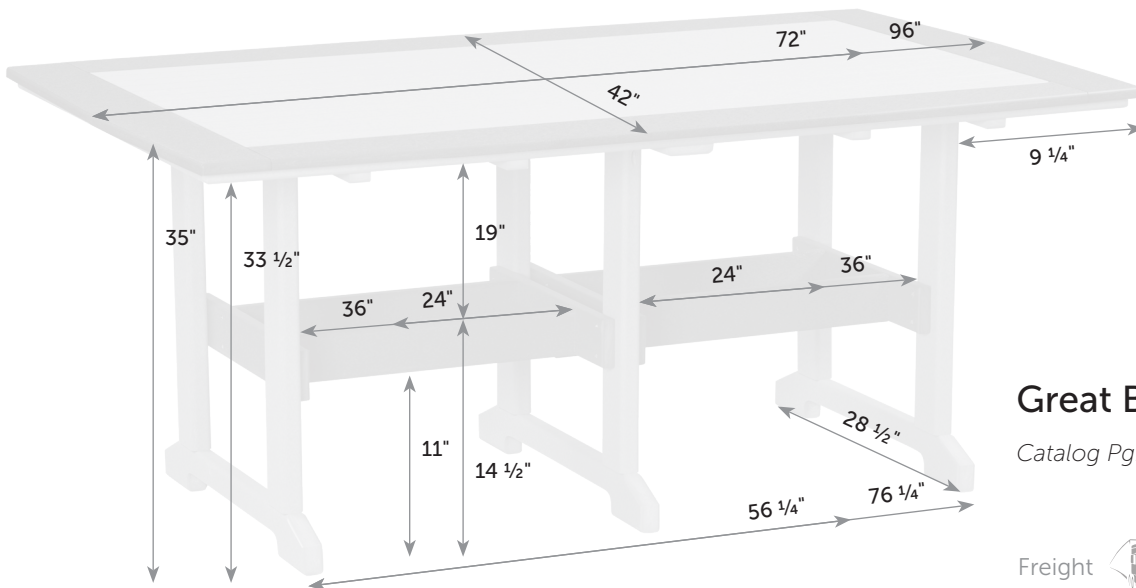

Great Bay Counter Table

Catalog Pg. 85

Freight

Item #	W x L	Lb.	Zones	2	3	4	5	6	7	8
GR-Ta-Co-42x72	42" x 72"	160		565.00	565.00	570.00	570.00	580.00	590.00	615.00
GR-Ta-Co-42x96	42" x 96"	180		665.00	665.00	670.00	670.00	695.00	705.00	735.00