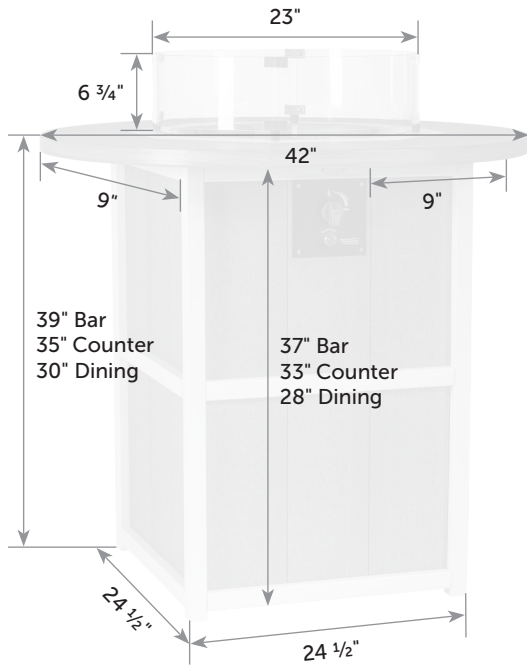

Removable top for easy handling.

SummerSide Round Fire Table

Catalog Pg. 73

Freight

Item #	Lb.	Zones	2	3	4	5	6	7	8
SU-TaF-Di-42r	140		510.00	600.00	690.00	770.00	850.00	910.00	990.00
SU-TaF-Co-42r	150		510.00	600.00	690.00	770.00	850.00	910.00	990.00
SU-TaF-Ba-42r	160		510.00	600.00	690.00	770.00	850.00	910.00	990.00
SU-TaF-Di-48r	160		540.00	600.00	660.00	720.00	750.00	770.00	860.00
SU-TaF-Co-48r	170		540.00	600.00	660.00	720.00	750.00	770.00	860.00
SU-TaF-Ba-48r	180		540.00	600.00	660.00	720.00	750.00	770.00	860.00