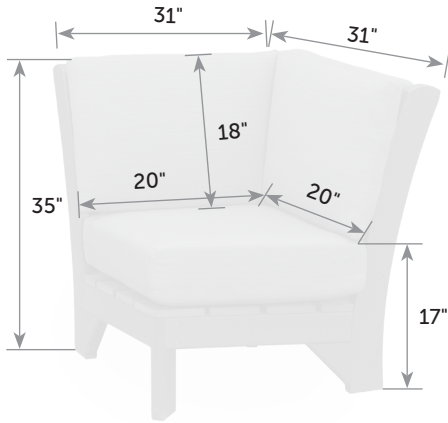

Sectionals come standard with 7" seat cushions

Van Buren Corner Section

VA-Co *Catalog Pg. 56*

Freight

Cushions included

Item #	lbs	Zones	2	3	4	5	6	7	8
VA-Co	75		467.00	479.00	490.00	523.00	573.00	585.00	650.00