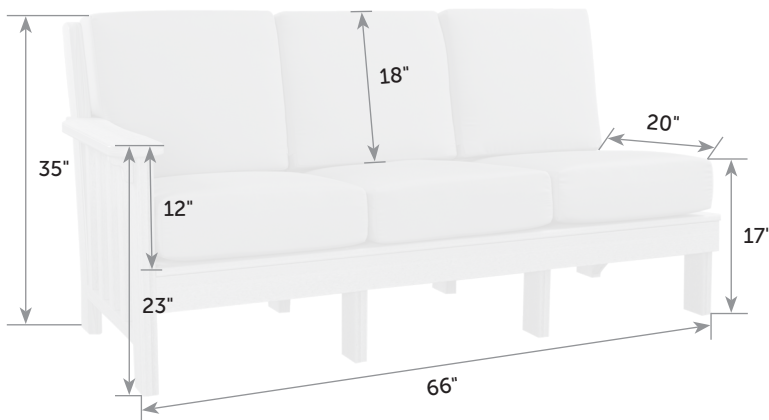

Cushions included

Item #	lbs	Zones	2	3	4	5	6	7	8
MI-Ch	65		185.00	190.00	195.00	203.00	210.00	219.00	229.00

Mission Right Sofa

MI-SoR *Catalog Pg. 51*

Cup Holder

Catalog Pg. 51

Box
 6" x 6" x 6"

Item #	lbs	Zones	2	3	4	5	6	7	8
CU	2		20.00	20.00	21.00	21.00	22.00	22.00	23.00