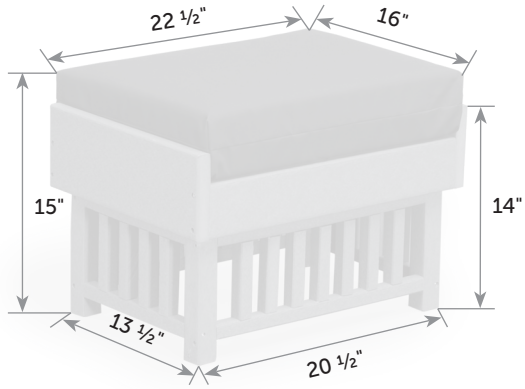

Cushions included

Mission Footrest

MI-Fo

Catalog Pg. 51

Box

16" x 16" x 22"

Item #	lbs	Zones	2	3	4	5	6	7	8
MI-Fo	25		30.00	33.00	35.00	39.00	43.00	49.00	55.00