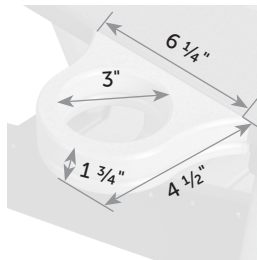

Cup Holder

Catalog Pg. 51

Box
6" x 6" x 6"

Item #	lbs	Zones	2	3	4	5	6	7	8
CU	2		20.00	20.00	21.00	21.00	22.00	22.00	23.00