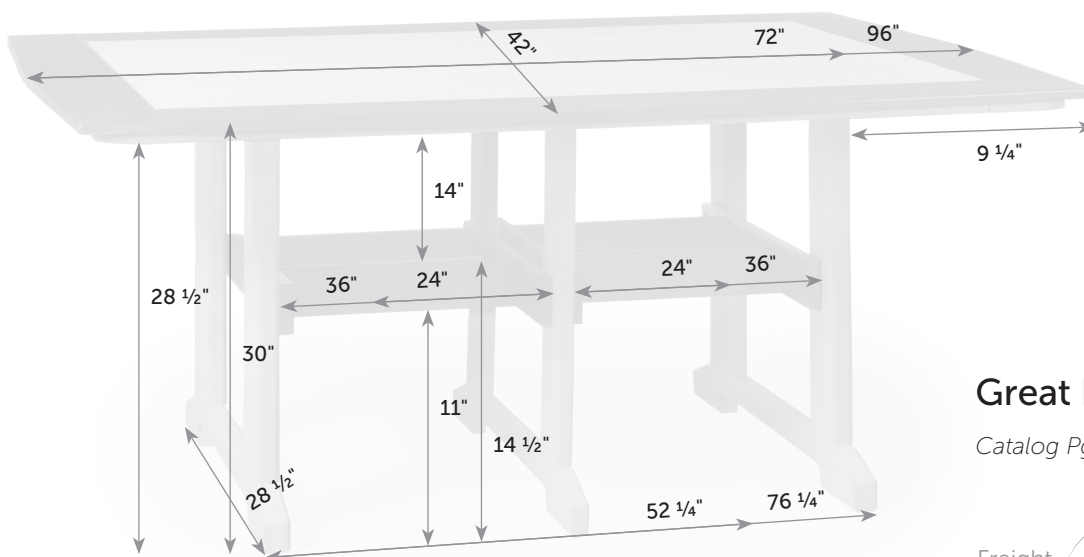

Great Bay Dining Table

Catalog Pg. 81, 93

Freight

Item #	W x L	Lb.	Zones	2	3	4	5	6	7	8
GR-Ta-Di-42x72	42" x 72"	140		565.00	565.00	570.00	570.00	580.00	590.00	615.00
GR-Ta-Di-42x96	42" x 96"	160		665.00	665.00	670.00	670.00	695.00	705.00	735.00