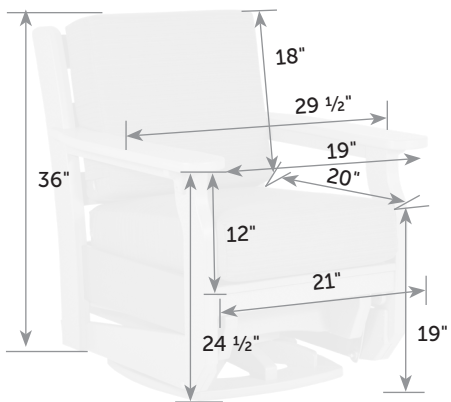

Cushions included

Van Buren Swivel Glider

VA-GlS *Catalog Pg. 57*

3 Boxes
22" x 6" x 45" - 11 lb
34" x 5" x 34" - 38 lb
23" x 12" x 32" - 46 lb

Item #	lbs	Zones	2	3	4	5	6	7	8
VA-GlS	95		189.00	195.00	199.00	209.00	225.00	239.00	255.00

Choice of 5" or 7" seat cushions