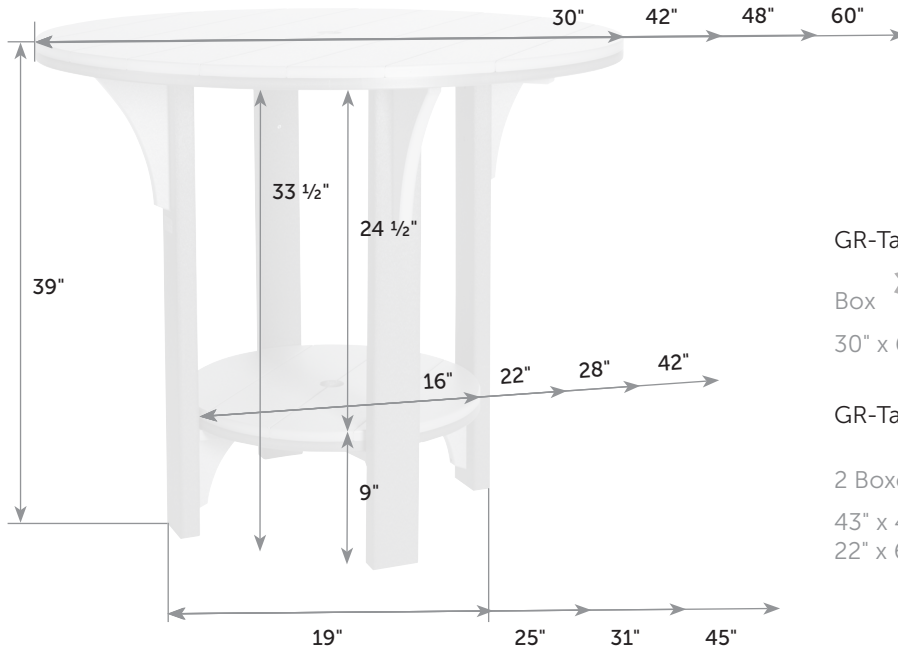

Round Bar Table

Catalog Pg. 89, 99

GR-Ta-Ba-30r

GR-Ta-Ba-60r

Box 30" x 6" x 39" - 60 lb

Freight

GR-Ta-Ba-42r

GR-Ta-Ba-48r

2 Boxes 43" x 4" x 43" - 60 lb
22" x 6" x 45" - 25 lb

2 Boxes 48" x 4" x 48" - 75 lb
22" x 6" x 45" - 30 lb

Item #	W x L	Lb.	Zones	2	3	4	5	6	7	8
GR-Ta-Ba-30r	30" x 30"	60		65.00	69.00	75.00	79.00	85.00	95.00	105.00
GR-Ta-Ba-42r	42" x 42"	85		290.00	295.00	300.00	305.00	310.00	315.00	320.00
GR-Ta-Ba-48r	48" x 48"	105		340.00	345.00	350.00	355.00	360.00	365.00	370.00
GR-Ta-Ba-60r	60" x 60"	175		700.00	750.00	850.00	950.00	1,025.00	1,100.00	1,175.00