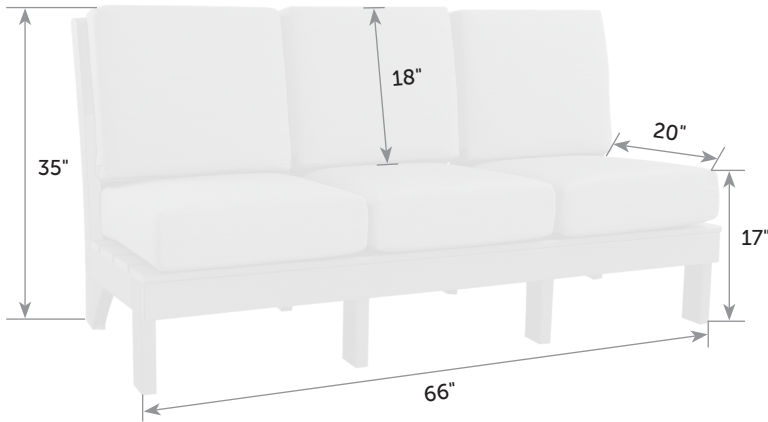

Van Buren Center Sofa

VA-SoC *Catalog Pg. 56*

Freight

Cushions included

Item #	lbs	Zones	2	3	4	5	6	7	8
VA-SoC	120		689.00	699.00	709.00	719.00	739.00	755.00	769.00