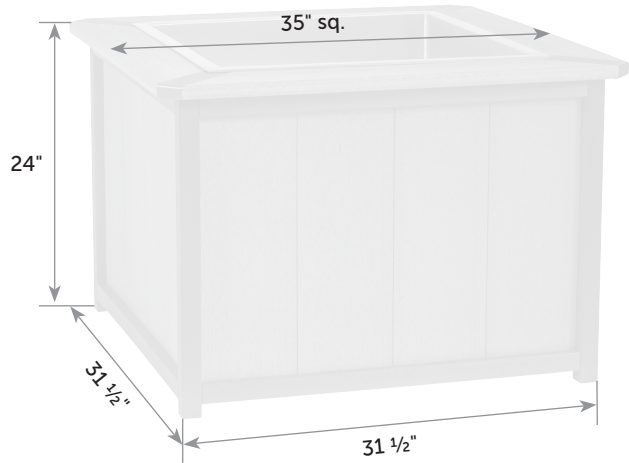

35" SeaAira Ice Pit

SE-Ic-35x35 *Catalog Pg. 75*

Freight

Item #	lbs	Zones	2	3	4	5	6	7	8
SE-Ic-35x35	125		540.00	555.00	575.00	600.00	640.00	670.00	735.00

ICE TRAY DIMENSIONS:
40 1/4" long, 11" wide and 5 1/2" deep