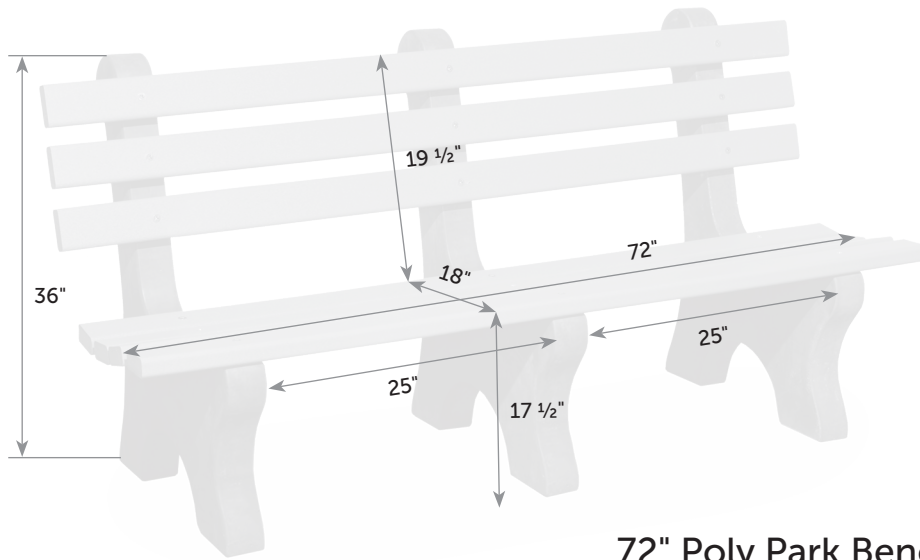

72" Poly Park Bench

Catalog Pg. 123

Freight

Item #	lbs	Zones	2	3	4	5	6	7	8
PA-Be	386		465.00	479.00	490.00	525.00	599.00	635.00	709.00

Engraving

Open the door to new inspiration by imagining your next furniture set designed uniquely for your, and embellished with you custom designs.

Custom engraving brings fresh personality to your outdoor furniture at home, and is perfect for gifts, commercial settings, and honoring and remembering loved ones.