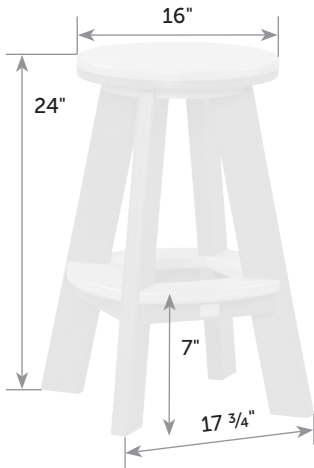

Great Bay Counter Stool

GR-St-Co *Catalog Pg. 85, 97*

Box
18" x 18" x 25"

Item #	lbs	Zones	2	3	4	5	6	7	8
GR-St-Co	30		35.00	40.00	45.00	50.00	55.00	63.00	73.00