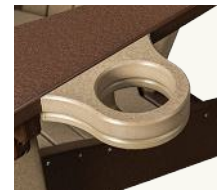

See pages 10-13 for fabric colors.

CU
Cup Holder

GR-Sa-Ba
Saddle Bar Stool

GR-St-Ba
Great Bay Bar Stool

GR-StS-Ba
Great Bay Bar
Swivel Stool

GR-CuS
Seat Cushion for
Great Bay Stool

GR-At
Great Bay Table
Attachment
*Table attaches easily
with 4 thumb-screws.*