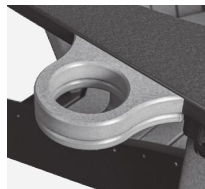

CU
Cup Holder
pg 39, 43, 51, 57, 81, 84, 88