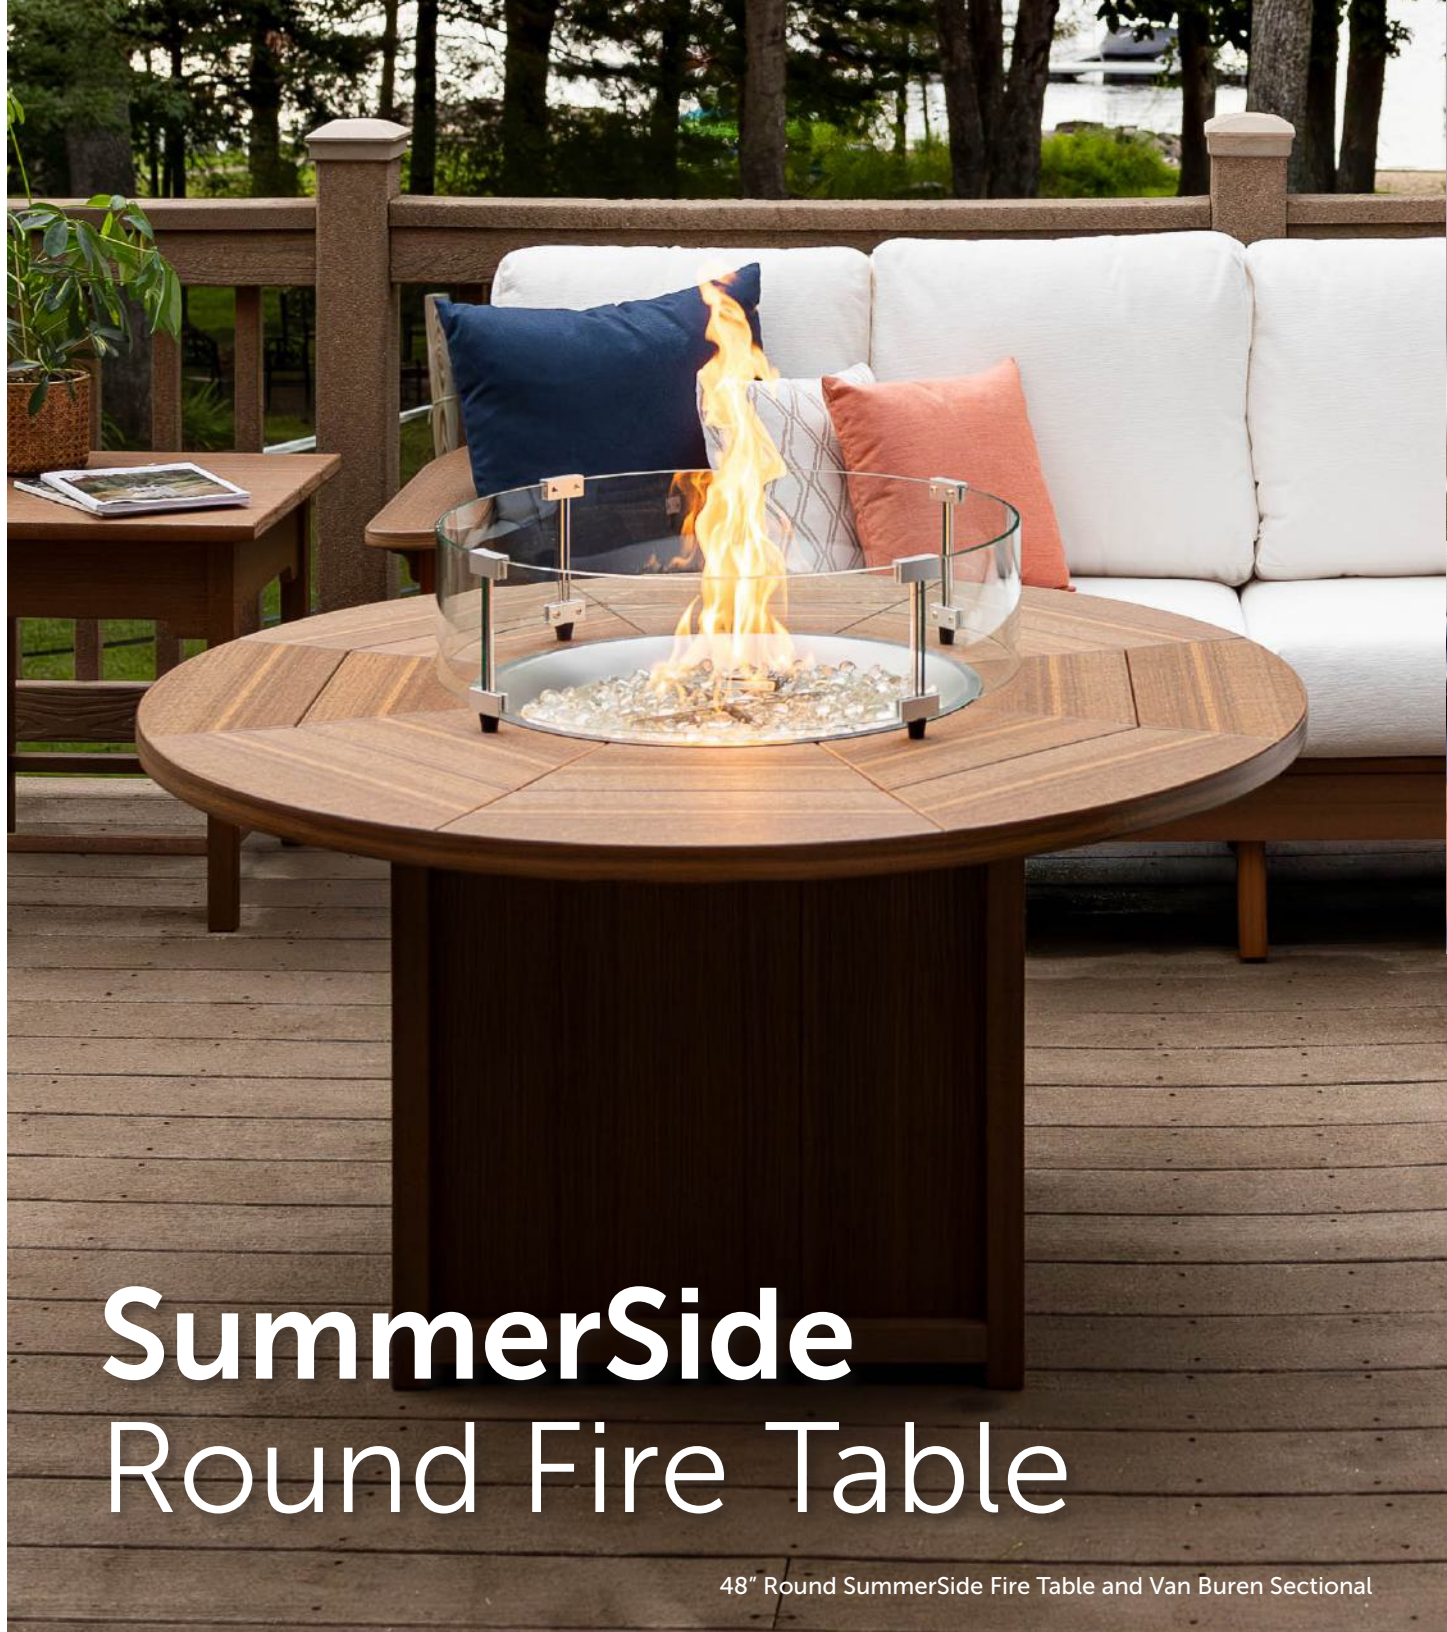

Antique
Mahogany

Platform
Salt

Spectrum
Indigo

Voyage
Dune

Cast
Coral

SummerSide Round Fire Table

Clear
(standard)

Black