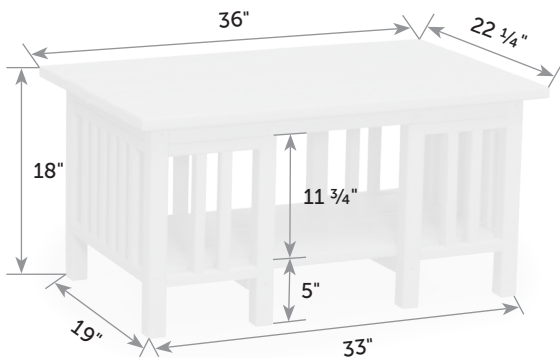

Mission Coffee Table

MI-TaC *Catalog Pg. 52*

Box
36" x 23" x 18"

Item #	lbs	Zones	2	3	4	5	6	7	8
MI-TaC	60		79.00	85.00	88.00	96.00	103.00	110.00	120.00

All deep seating comes with choice of standard or pillow back cushions.