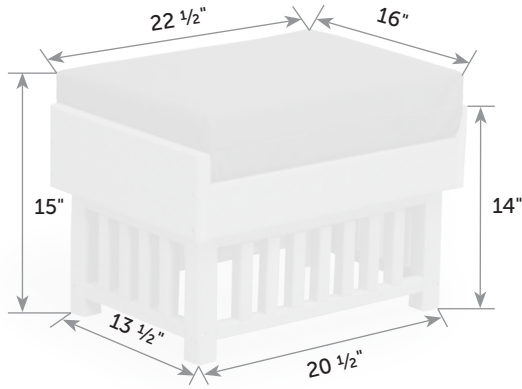

Cushions included.

Mission Footrest

MI-Fo

Catalog Pg. 53

Box

16" x 16" x 22"

Item #	lbs	Zones	2	3	4	5	6	7	8
MI-Fo	25		38.00	39.00	40.00	42.00	47.00	50.00	59.00