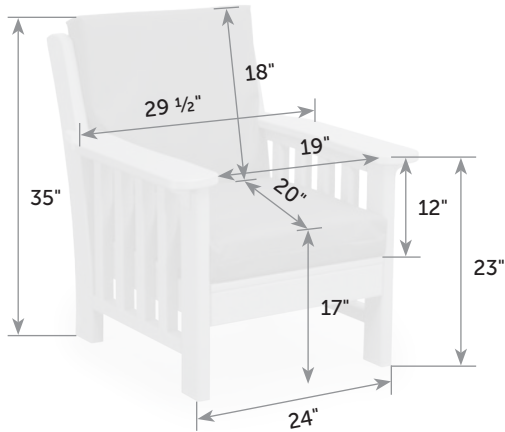

## Mission Love Seat

MI-Lo *Catalog Pg. 51*

Freight

Item #	lbs	Zones	2	3	4	5	6	7	8
MI-Lo	105		539.00	565.00	625.00	656.00	800.00	821.00	878.00

All deep seating comes with choice of standard or pillow back cushions.