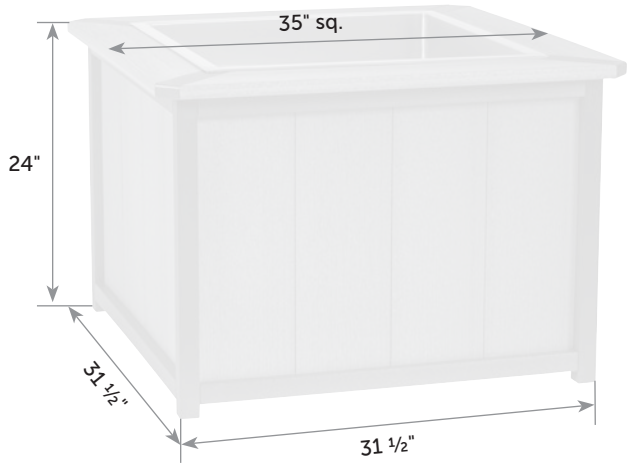

## 35" SeaAira Ice Pit

SE-lc-35x35 *Catalog Pg. 77*

Freight

Item #	lbs	Zones	2	3	4	5	6	7	8
SE-lc-35x35	125		552.00	558.00	565.00	574.00	678.00	687.00	770.00

ICE TRAY DIMENSIONS:  
40 1/4" long, 11" wide and 5 1/2" deep