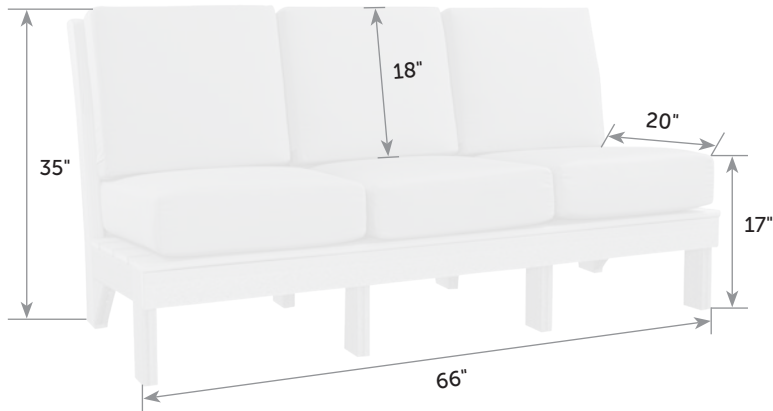

## Mission Left Chair

MI-ChL *Catalog Pg. 52*

Freight

Item #	lbs	Zones	2	3	4	5	6	7	8
MI-ChL	55		105.00	112.00	115.00	124.00	136.00	146.00	168.00
MI-ChR									

*All deep seating comes with choice of standard or pillow back cushions.*