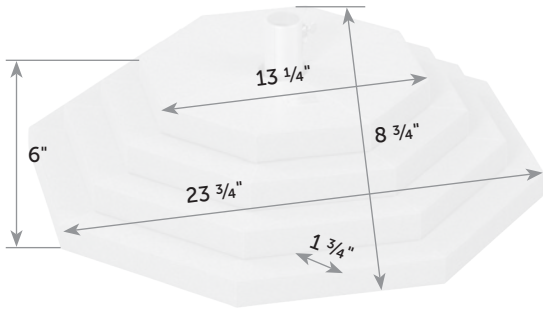

From image to finished custom piece!

Poly Umbrella Base

UM-Ba *Catalog Pg. 127*

Box
25" x 6" x 25"

Item #	lbs	Zones	2	3	4	5	6	7	8
UM-Ba	40		27.00	29.00	33.00	37.00	45.00	49.00	55.00