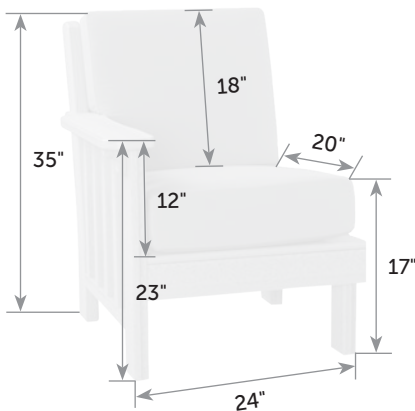

Mission Right Chair

MI-ChR *Catalog Pg. 53*

Cushions included.

Mission Left Chair

MI-ChL *Catalog Pg. 52*

Freight

Item #	lbs	Zones	2	3	4	5	6	7	8
MI-ChL	55		105.00	112.00	115.00	124.00	136.00	146.00	168.00
MI-ChR									

All deep seating comes with choice of standard or pillow back cushions.