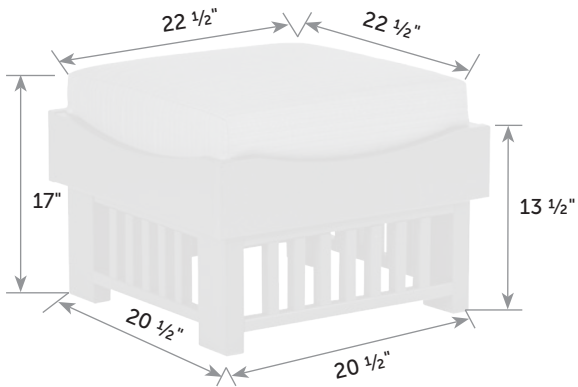

Cushions included.

Mission Ottoman

MI-Ot

Catalog Pg. 53

Box

23" x 23" x 17"

Item #	lbs	Zones	2	3	4	5	6	7	8
MI-Ot	40		41.00	43.00	44.00	48.00	54.00	58.00	68.00

All deep seating comes with choice of standard or pillow back cushions.