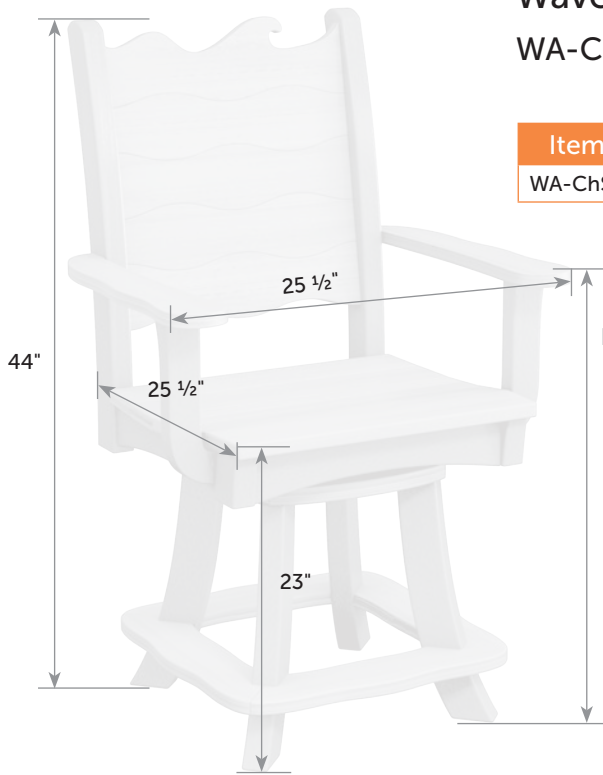

Wave Swivel Counter Chair

WA-ChS-Co *Catalog Pg. 105*

Item #	lbs	Zones	2	3	4	5	6	7	8
WA-ChS-Co	53		552.00	571.00	581.00	591.00	695.00	710.00	792.00

Freight