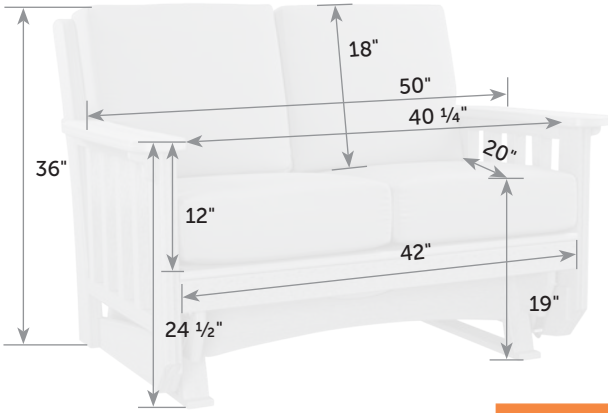

## Mission Swivel Glider

MI-GIS *Catalog Pg. 53*

Freight

Item #	lbs	Zones	2	3	4	5	6	7	8
MI-GIS	105		528.00	528.00	571.00	582.00	694.00	709.00	798.00

All deep seating comes with choice of standard or pillow back cushions.