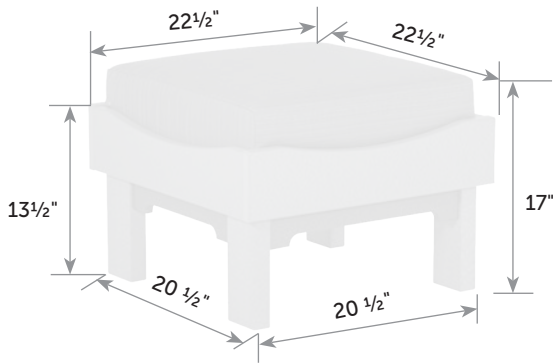

Cushions included.

Van Buren Ottoman

VA-Ot *Catalog Pg. 59*

Box 23" x 23" x 17"

Item #	lbs	Zones	2	3	4	5	6	7	8
VA-Ot	35		41.00	43.00	44.00	48.00	54.00	58.00	68.00

All deep seating comes with choice of standard or pillow back cushions.