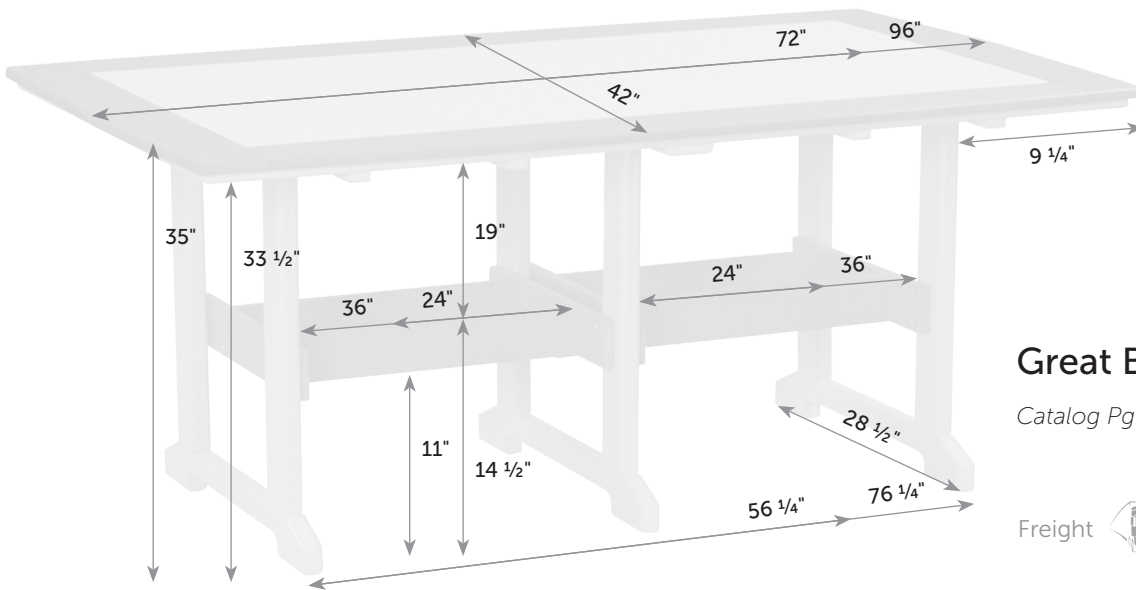

Great Bay Counter Table

Catalog Pg. 87, 99

Freight

Item #	W x L	lbs	Zones	2	3	4	5	6	7	8
GR-Ta-Co-42x72	42" x 72"	160		562.00	562.00	577.00	587.00	696.00	703.00	790.00
GR-Ta-Co-42x96	42" x 96"	180		572.00	592.00	614.00	625.00	750.00	761.00	850.00
GR-Ta-Co-60x60	60" x 60"	172		767.00	828.00	982.00	1,011.00	1,292.00	1,341.00	1,564.00
GR-Ta-Co-72x72	72" x 72"	274		957.00	928.00	1,082.00	1,110.00	1,392.00	1,441.00	1,664.00