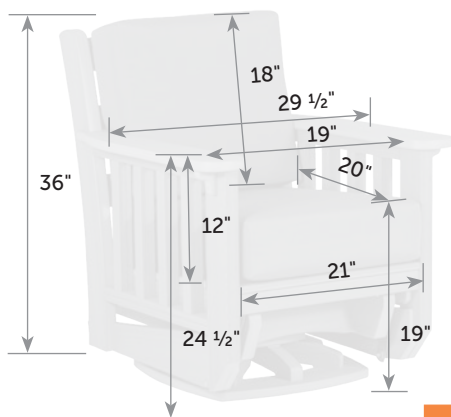

Cushions included.

Mission Swivel Glider

MI-GIS *Catalog Pg. 53*

Freight

Item #	lbs	Zones	2	3	4	5	6	7	8
MI-GIS	105		528.00	528.00	571.00	582.00	694.00	709.00	798.00

All deep seating comes with choice of standard or pillow back cushions.