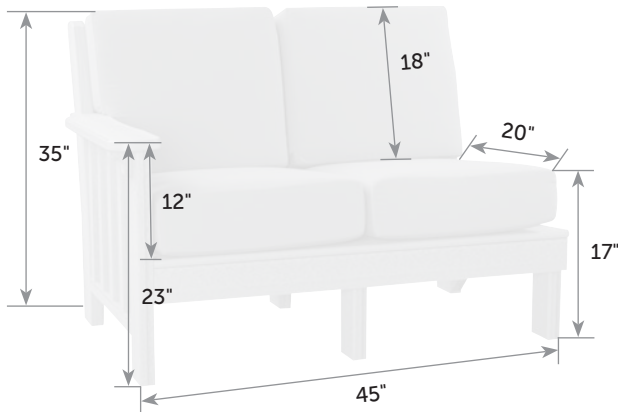

Mission Right Love Seat

MI-LoR *Catalog Pg. 53*

Cushions included.

Mission Left Love Seat

MI-LoL *Catalog Pg. 52*

Freight

Item #	lbs	Zones	2	3	4	5	6	7	8
MI-LoL	95		571.00	606.00	696.00	713.00	880.00	907.00	1,040.00
MI-LoR									

Mission Center Chair

MI-ChC