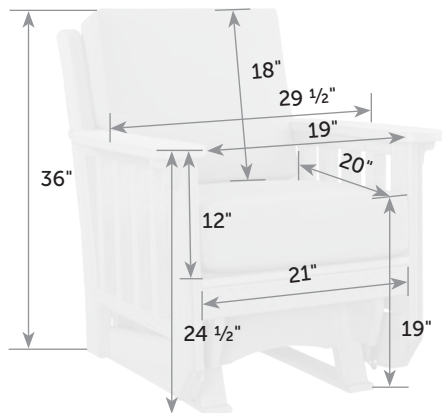

## Mission Swing

MI-Sw *Catalog Pg. 53*

*Cushions included.*

Item #	lbs	Zones	2	3	4	5	6	7	8
MI-Sw	95		534.00	560.00	634.00	648.00	790.00	810.00	922.00

*All deep seating comes with choice of standard or pillow back cushions.*