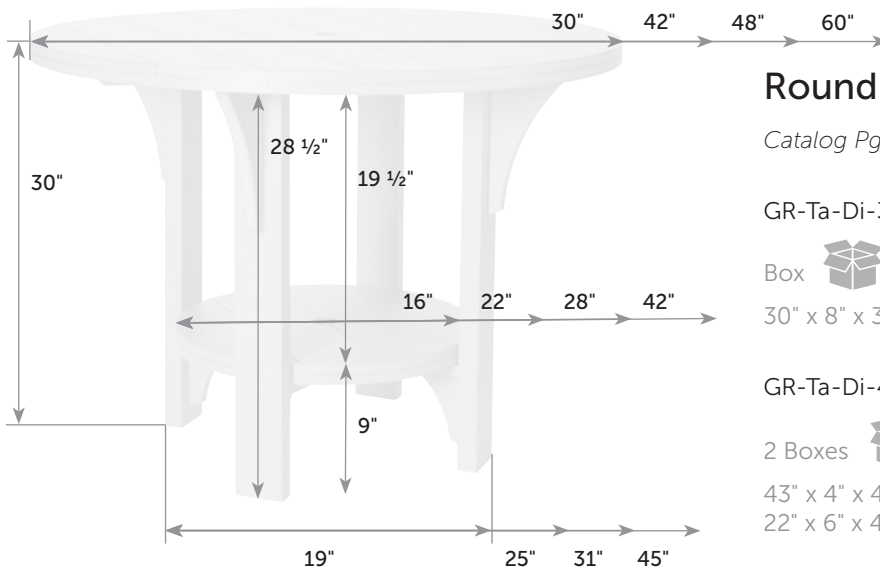

Round Dining Table

Catalog Pg. 83

GR-Ta-Di-30r

GR-Ta-Di-60r

Box 30" x 8" x 39" - 55 lb

Freight

GR-Ta-Di-42r

GR-Ta-Di-48r

2 Boxes 43" x 4" x 43" - 55 lb
22" x 6" x 45" - 25 lb

2 Boxes 48" x 4" x 48" - 70 lb
22" x 6" x 45" - 30 lb

Item #	W x L	lbs	Zones	2	3	4	5	6	7	8
GR-Ta-Di-30r	30" x 30"	55		75.00	80.00	84.00	90.00	98.00	105.00	115.00
GR-Ta-Di-42r	42" x 42"	80		351.00	364.00	368.00	394.00	409.00	423.00	439.00
GR-Ta-Di-48r	48" x 48"	100		361.00	374.00	378.00	404.00	419.00	433.00	449.00
GR-Ta-Di-60r	60" x 60"	170		757.00	818.00	972.00	1,001.00	1,282.00	1,331.00	1,554.00