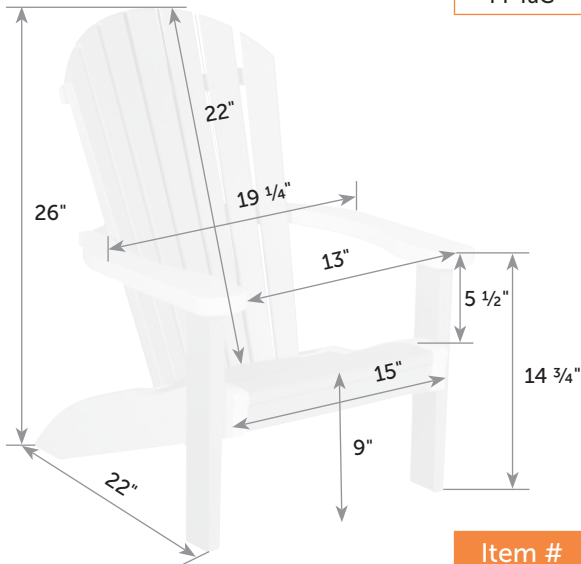

Child's Table with Benches

PI-TaC *Catalog Pg. 123*

Box 25" x 7" x 46"

Item #	lbs	Zones	2	3	4	5	6	7	8
PI-TaC	70	Zones	77.00	84.00	88.00	95.00	102.00	107.00	120.00