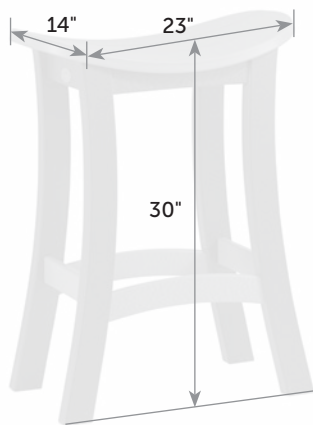

Saddle Bar Stool

GR-Sa-Ba *Catalog Pg. 91*

Box
23" x 15" x 30"

Item #	lbs	Zones	2	3	4	5	6	7	8
GR-Sa-Ba	22		76.00	81.00	84.00	90.00	97.00	103.00	112.00