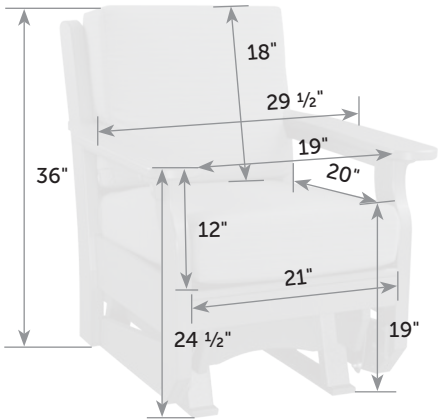

Cushions included.

Van Buren Glider

VA-GI *Catalog Pg. 59*

Freight

Item #	lbs	Zones	2	3	4	5	6	7	8
VA-GI	75		528.00	528.00	571.00	582.00	694.00	709.00	798.00