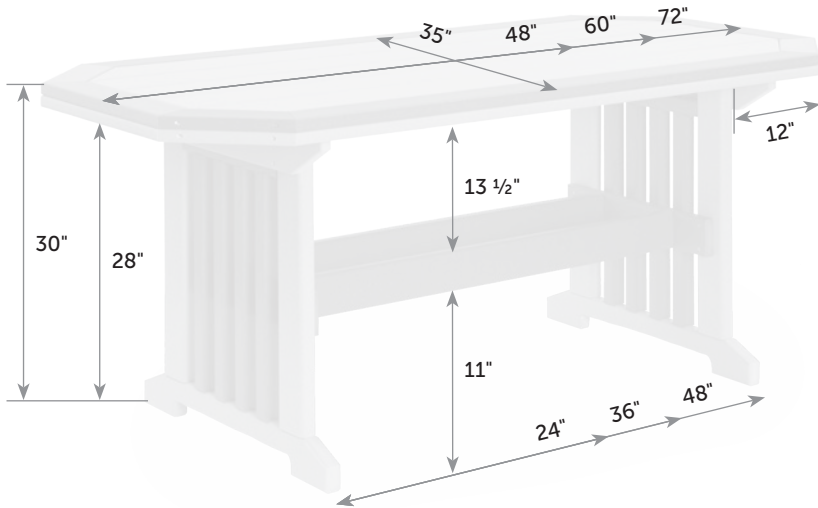

Mission Table with Border

Catalog Pg. 115

MI-TaB-35x48

MI-TaB-35x60

MI-TaB-35x72

2 Boxes

36" x 48" x 6" - 90 lb
34" x 4" x 34" - 25 lb

Freight

Item #	W x L	lbs	Zones	2	3	4	5	6	7	8
MI-TaB-35x48	35" x 48"	115		376.00	393.00	399.00	429.00	444.00	460.00	478.00
MI-TaB-35x60	35" x 60"	125		552.00	558.00	560.00	580.00	601.00	606.00	670.00
MI-TaB-35x72	35" x 72"	135		560.00	570.00	580.00	590.00	627.00	633.00	704.00