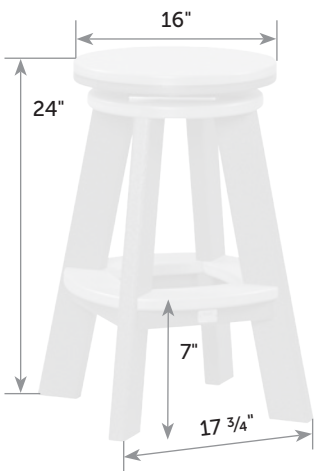

Great Bay Swivel Counter Stool

GR-StS-Co *Catalog Pg. 87, 99*

Box
18" x 18" x 25"

Item #	lbs	Zones	2	3	4	5	6	7	8
GR-StS-Co	35		66.00	71.00	74.00	80.00	87.00	93.00	102.00