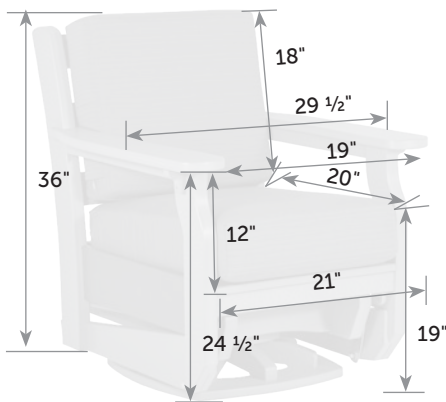

Cushions included.

Van Buren Swivel Glider

VA-GIS *Catalog Pg. 59*

Freight

Item #	lbs	Zones	2	3	4	5	6	7	8
VA-GIS	95		528.00	528.00	571.00	582.00	694.00	709.00	798.00

All deep seating comes with choice of standard or pillow back cushions.