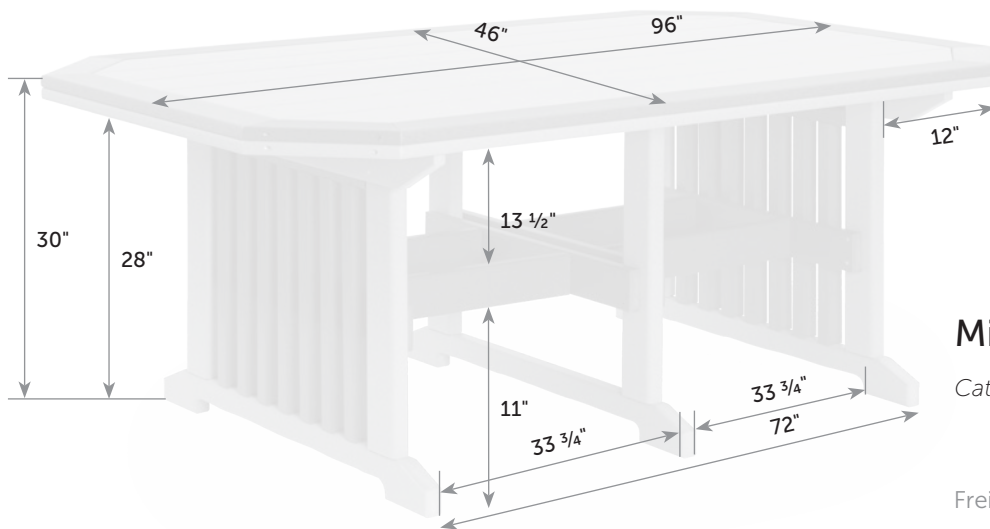

Mission Tables with Border

Catalog Pg. 115

Freight

Item #	W x L	lbs	Zones	2	3	4	5	6	7	8
MI-TaB-46x96	46" x 96"	185		595.00	600.00	612.00	623.00	752.00	764.00	866.00