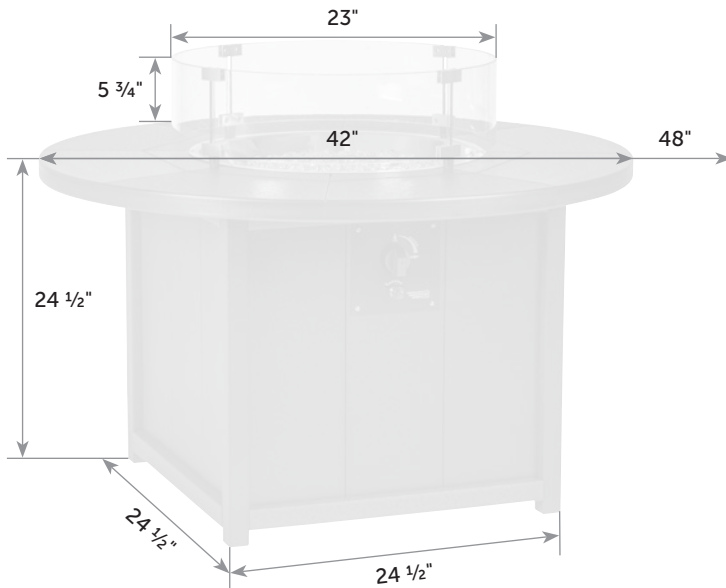

SeaAira Round Fire Pit

Catalog Pg. 73

Freight

Item #	lbs	Zones	2	3	4	5	6	7	8
SE-Fi-42r	130		552.00	570.00	638.00	651.00	786.00	803.00	911.00
SE-Fi-48r	150		587.00	620.00	706.00	722.00	887.00	910.00	1,041.00