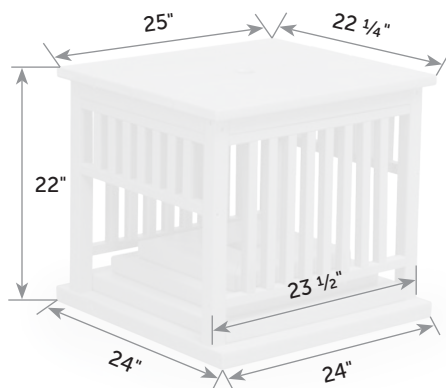

Mission Umbrella Stand

MI-TaU *Catalog Pg. 52*

Box
24" x 24" x 23"

Item #	lbs	Zones	2	3	4	5	6	7	8
MI-TaU	80		73.00	78.00	80.00	89.00	97.00	104.00	112.00