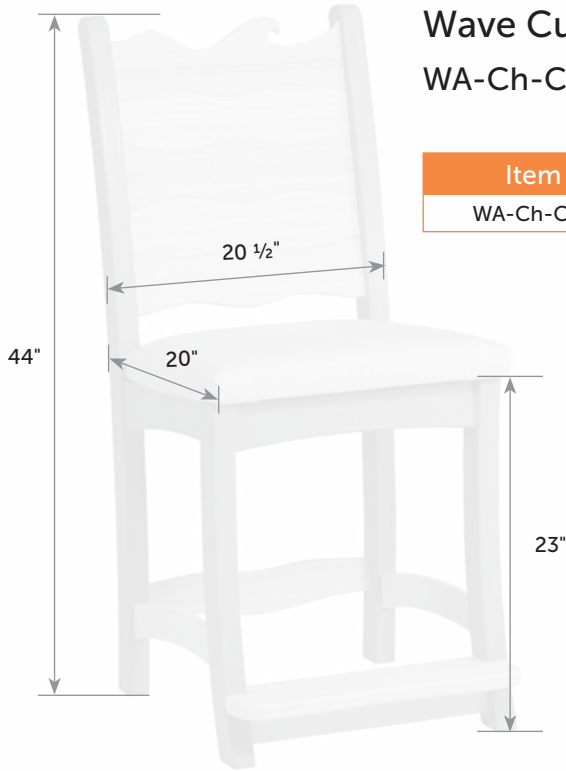

Wave Cushion Counter Chair

WA-Ch-Cu-Co *Catalog Pg. 105*

Item #	lbs	Zones	2	3	4	5	6	7	8
WA-Ch-Cu-Co	42		552.00	571.00	581.00	591.00	695.00	710.00	792.00

Freight