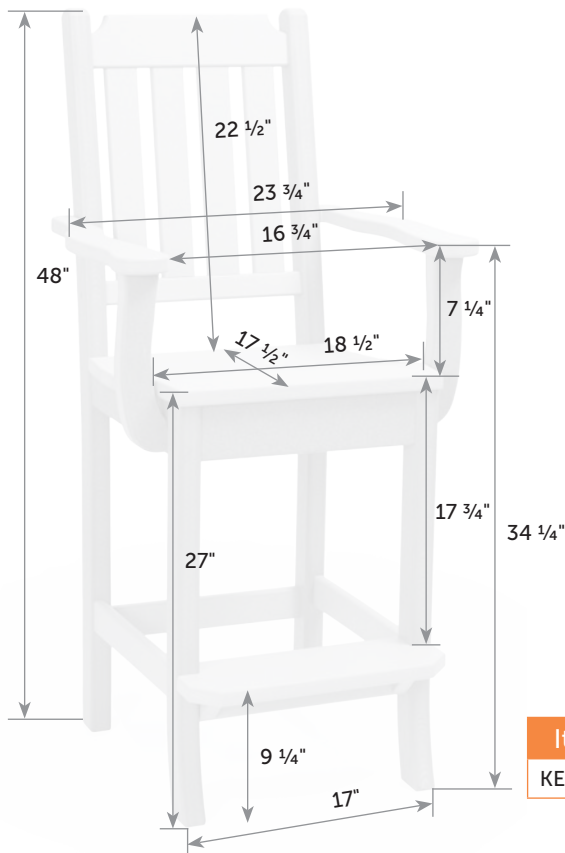

Keystone Bar Chair

KE-Ch-Ba *Catalog Pg. 101*

Item #	lbs	Zones	2	3	4	5	6	7	8
KE-Ch-Ba	35		552.00	571.00	581.00	591.00	695.00	710.00	792.00

Keystone Bar Chair with Arms

KE-ChA-Ba *Catalog Pg. 101*

Item #	lbs	Zones	2	3	4	5	6	7	8
KE-ChA-Ba	40		552.00	571.00	581.00	591.00	695.00	710.00	792.00