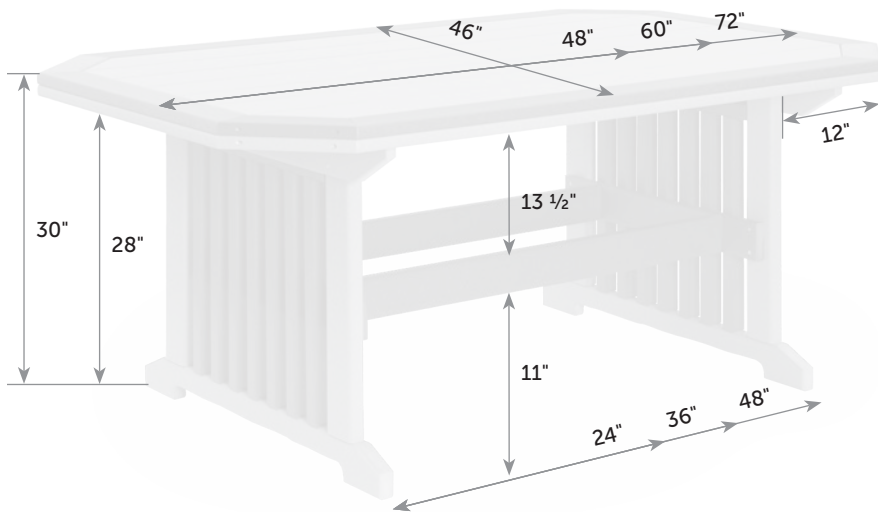

Mission Table with Border

Catalog Pg. 115

MI-TaB-46x48

MI-TaB-46x60

MI-TaB-46x72

2 Boxes

48" x 4" x 48" - 110 lb
30" x 6" x 39" - 25 lb

Freight

Item #	W x L	lbs	Zones	2	3	4	5	6	7	8
MI-TaB-46x48	46" x 48"	135		387.00	403.00	408.00	437.00	452.00	466.00	487.00
MI-TaB-46x60	46" x 60"	145		552.00	554.00	558.00	567.00	648.00	654.00	731.00
MI-TaB-46x72	46" x 72"	155		558.00	560.00	568.00	577.00	685.00	693.00	779.00