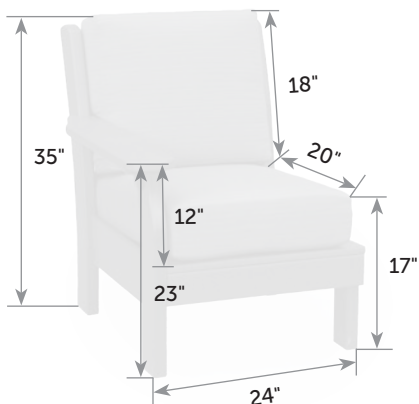

Cushions included.

Freight

Item #	lbs	Zones	2	3	4	5	6	7	8
VA-ChL	50		105.00	112.00	115.00	124.00	136.00	146.00	168.00
VA-ChR									

All deep seating comes with choice of standard or pillow back cushions.