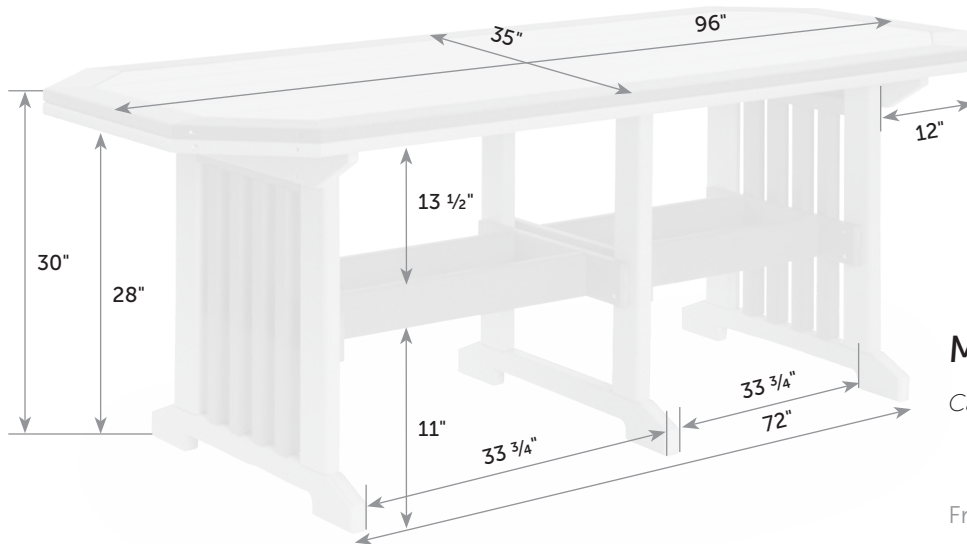

Mission Table with Border

Catalog Pg. 115

Freight

Item #	W x L	lbs	Zones	2	3	4	5	6	7	8
MI-TaB-35x96	35" x 96"	165		575.00	580.00	596.00	607.00	727.00	738.00	834.00