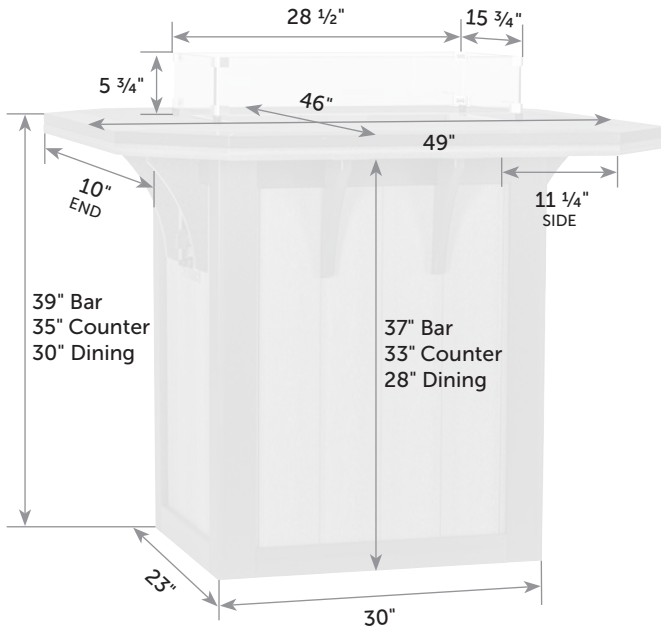

## SummerSide Bar

Catalog Pg. 69

Freight

Item #	W x L	lbs	Zones	2	3	4	5	6	7	8
SU-Ba-35x48	35" x 48"	205		619.00	672.00	751.00	799.00	969.00	997.00	1,155.00
SU-Ba-35x60	35" x 60"	235		627.00	680.00	788.00	809.00	1,026.00	1,056.00	1,229.00
SU-Ba-35x72	35" x 72"	275		662.00	722.00	867.00	895.00	1,163.00	1,213.00	1,435.00
SU-Ba-35x96	35" x 96"	425		678.00	735.00	876.00	903.00	1,185.00	1,285.00	1,451.00

Width of shelf opening will change with size. 35" x 72" is shown. 48" and 60" do not have center support.

Removable top for easy handling.