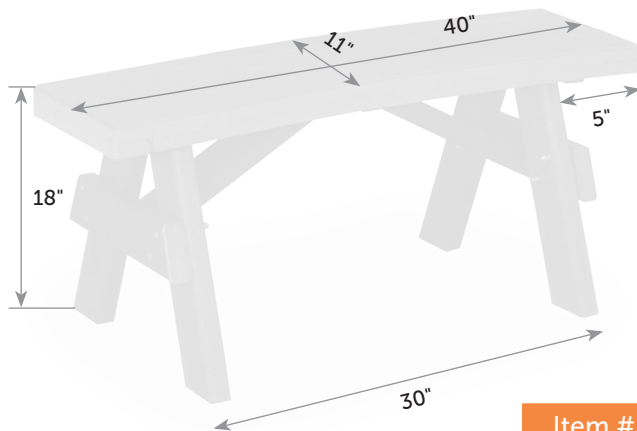

40" Curved Garden Bench

GA-BeC-40 *Catalog Pg. 119*

Box
22" x 6" x 45"

Item #	lbs	Zones	2	3	4	5	6	7	8
GA-BeC-40	40		66.00	71.00	75.00	80.00	88.00	94.00	103.00