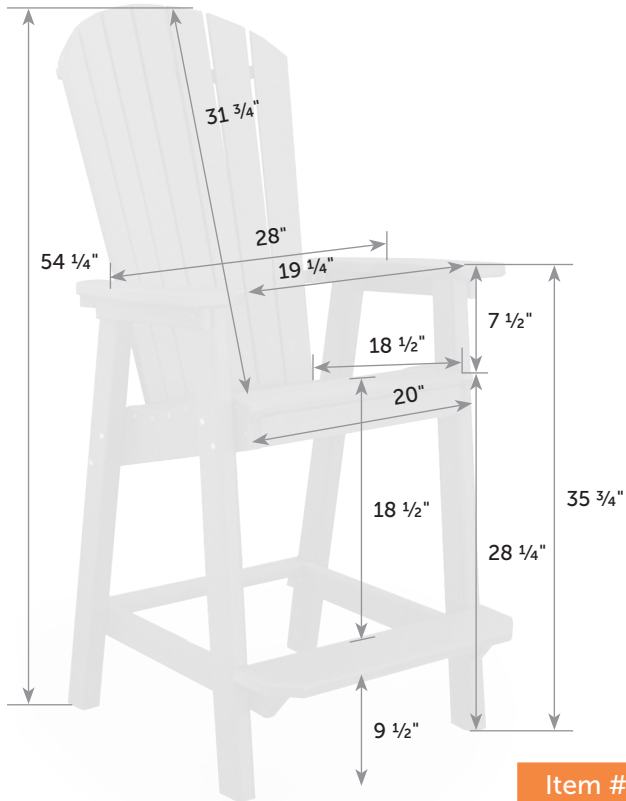

Cup Holder CU

Catalog Pg. 90

Box 6"x6"x6"

Great Bay Bar Chair

GR-Ch-Ba Catalog Pg. 90

Box 25" x 11" x 43"

Item #	lbs	Zones	2	3	4	5	6	7	8
GR-Ch-Ba	50		69.00	74.00	78.00	86.00	94.00	100.00	112.00
CU	2		30.00	30.00	31.00	31.00	32.00	32.00	35.00
GR-At	5		32.00	33.00	33.00	33.00	34.00	35.00	40.00

Table Attachment GR-At

Catalog Pg. 91

Table attaches easily with 4 thumb-screws.

Box 22" x 6" x 22"

Great Bay Swivel Bar Chair

GR-ChS-Ba Catalog Pg. 90

Freight

Item #	lbs	Zones	2	3	4	5	6	7	8
GR-ChS-Ba	80		558.00	585.00	657.00	670.00	808.00	828.00	937.00