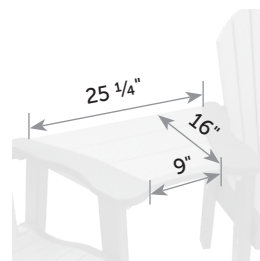

**Great Bay Table Attachment**  
GR-At

Catalog Pg. 83 22" x 6" x 22"

Table attaches easily with 4 thumb-screws.