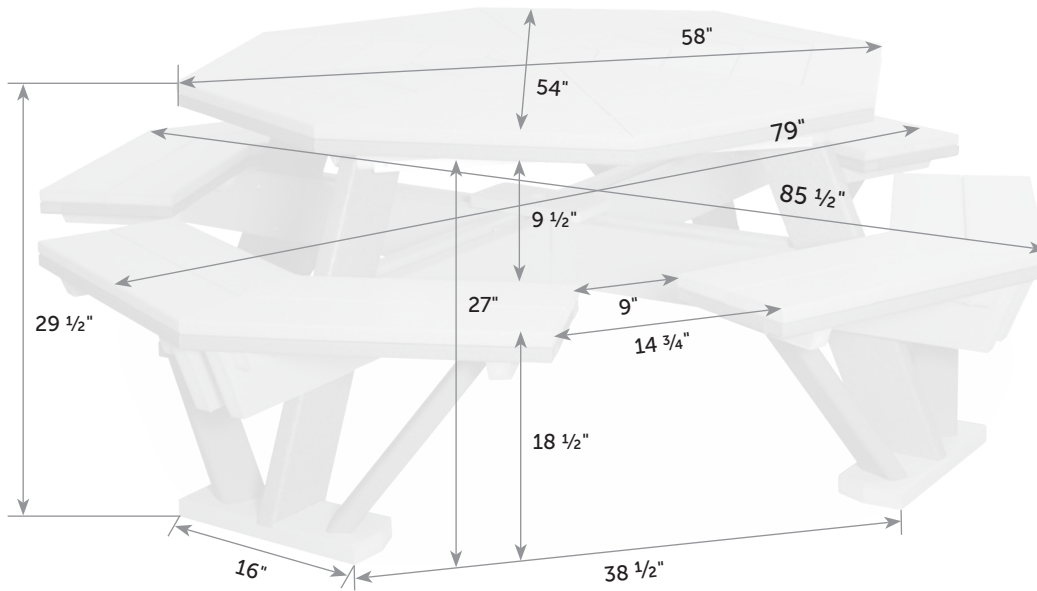

52" Poly Octagon Table with Benches Attached

Freight

Catalog Pg. 121

Item #	lbs	Zones	2	3	4	5	6	7	8
PI-Ta-52o	375		783.00	862.00	1,062.00	1,088.00	1,431.00	1,500.00	1,783.00