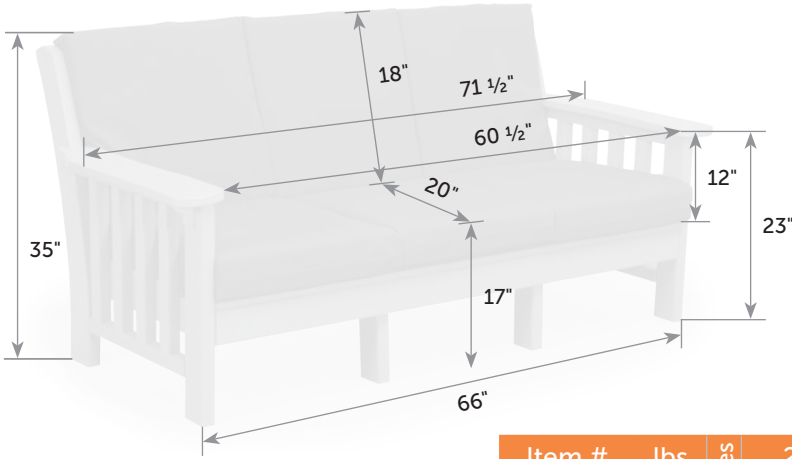

Cushions included.

Mission Sofa

MI-So *Catalog Pg. 51*

Freight

Item #	lbs	Zones	2	3	4	5	6	7	8
MI-So	140		689.00	716.00	834.00	857.00	1,077.00	1,088.00	1,200.00