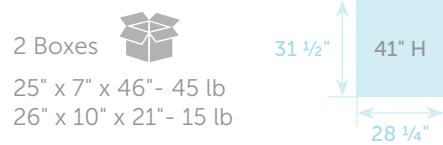

SeaAira Adirondack Glider

SE-Gl *Catalog Pg. 43*

Item #	lbs	Zones	2	3	4	5	6	7	8
SE-Gl	60		99.00	103.00	107.00	117.00	129.00	139.00	153.00

Seat Cushions for SeaAira Adirondack Gliders

Box 22" x 6" x 22"

Item #	Desc	lbs	Zones	2	3	4	5	6	7	8
SE-CuG-So	Seat Only	3		32.00	32.00	33.00	35.00	36.00	36.00	40.00
SE-CuG	Seat & Back	5		42.00	43.00	44.00	45.00	46.00	48.00	50.00