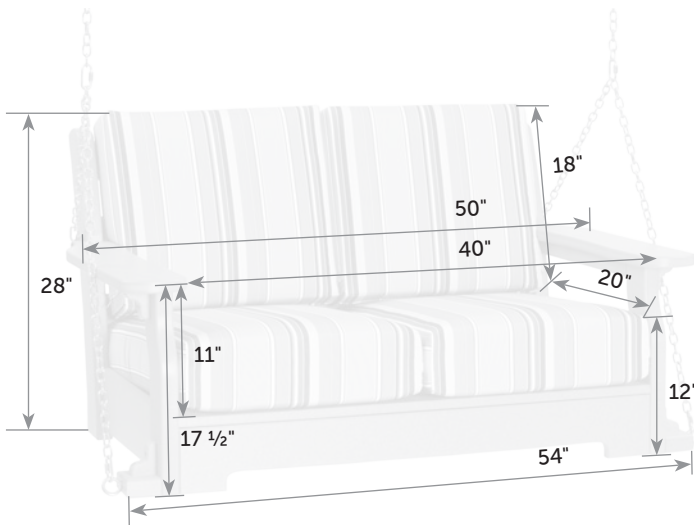

Cushions included.

Van Buren Swing

VA-Sw *Catalog Pg. 59*

Freight

Item #	lbs	Zones	2	3	4	5	6	7	8
VA-Sw	85		534.00	560.00	634.00	648.00	790.00	810.00	922.00

All deep seating comes with choice of standard or pillow back cushions.