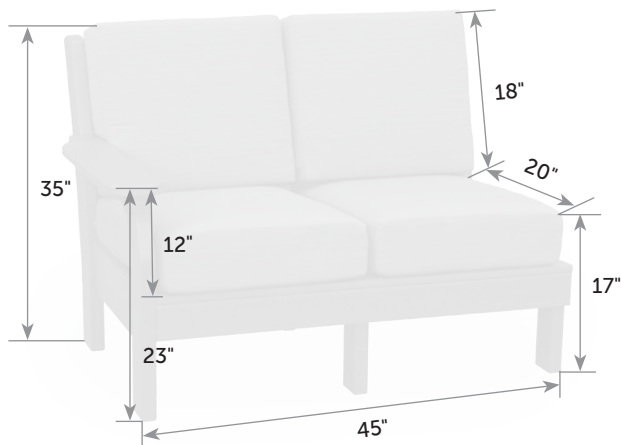

Cushions included.

Freight

Item #	lbs	Zones	2	3	4	5	6	7	8
VA-LoL	90		571.00	606.00	696.00	713.00	880.00	907.00	1,040.00
VA-LoR