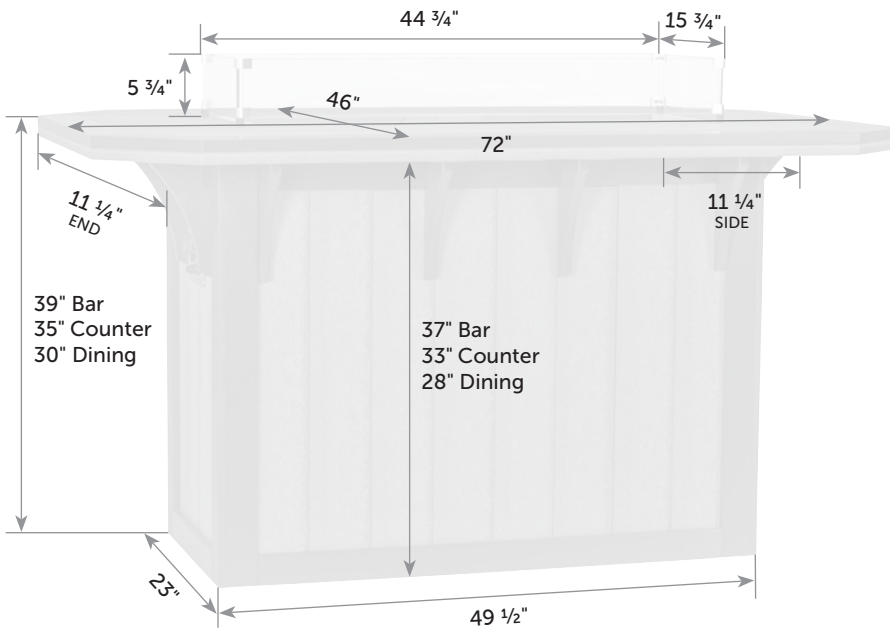

Removable top for easy handling.

46" x 72" SummerSide Fire Table

Catalog Pg. 71

Freight

Item #	lbs	Zones	2	3	4	5	6	7	8
SU-TaF-Di-46x72	280		651.00	703.00	832.00	856.00	1,096.00	1,138.00	1,337.00
SU-TaF-Co-46x72	290		686.00	729.00	890.00	917.00	1,184.00	1,234.00	1,454.00
SU-TaF-Ba-46x72	300		696.00	839.00	900.00	927.00	1,194.00	1,244.00	1,464.00