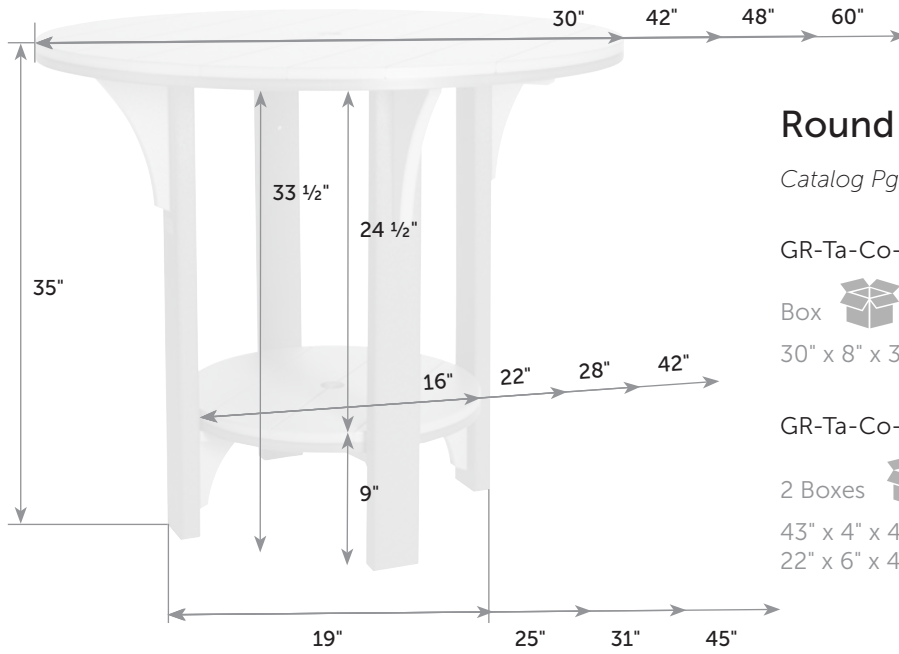

Round Counter Table

Catalog Pg. 87

GR-Ta-Co-30r

GR-Ta-Co-60r

Box
30" x 8" x 39" - 57 lb

Freight

GR-Ta-Co-42r

GR-Ta-Co-48r

2 Boxes
43" x 4" x 43" - 58 lb
22" x 6" x 45" - 25 lb

2 Boxes
48" x 4" x 48" - 73 lb
22" x 6" x 45" - 30 lb

Item #	W x L	lbs	Zones	2	3	4	5	6	7	8
GR-Ta-Co-30r	30" x 30"	57		85.00	90.00	94.00	100.00	108.00	115.00	125.00
GR-Ta-Co-42r	42" x 42"	83		361.00	374.00	378.00	404.00	419.00	433.00	449.00
GR-Ta-Co-48r	48" x 48"	103		371.00	384.00	388.00	414.00	429.00	443.00	459.00
GR-Ta-Co-60r	60" x 60"	173		767.00	828.00	982.00	1,011.00	1,292.00	1,341.00	1,564.00