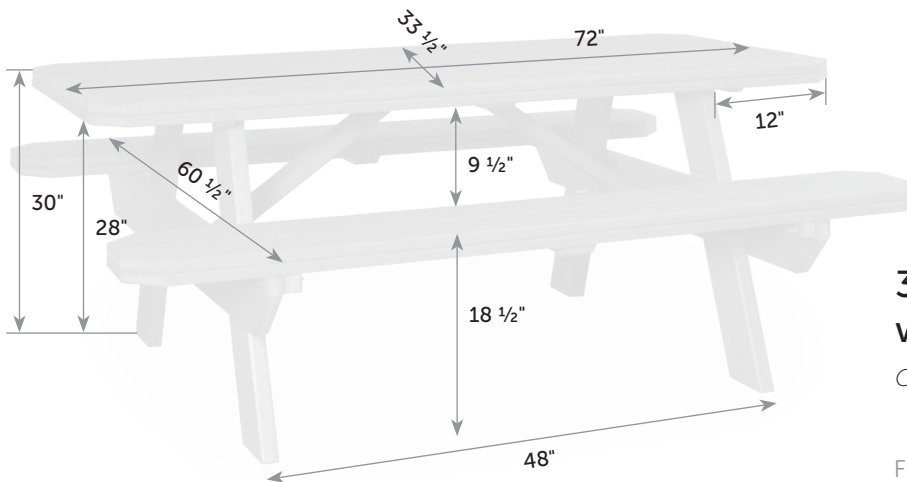

**33" x 72" Table
with Benches Attached**

Catalog Pg. 121

Freight

Item #	lbs	Zones	2	3	4	5	6	7	8
PI-Ta-33x72	225		552.00	559.00	567.00	576.00	688.00	692.00	782.00