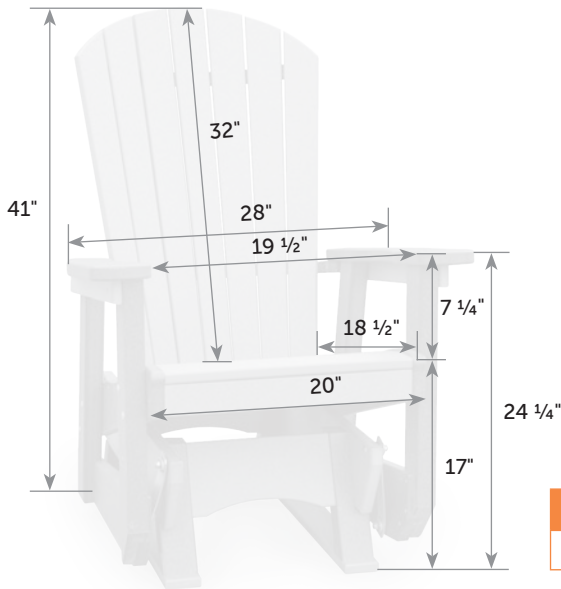

SeaAira Adirondack Bench

SE-Be *Catalog Pg. 43*

Item #	lbs	Zones	2	3	4	5	6	7	8
SE-Be	86		149.00	157.00	161.00	172.00	184.00	194.00	210.00

SeaAira Adirondack Glider

SE-Gl *Catalog Pg. 43*

Item #	lbs	Zones	2	3	4	5	6	7	8
SE-Gl	60		99.00	103.00	107.00	117.00	129.00	139.00	153.00

Seat Cushions for SeaAira Adirondack Gliders

Box 22" x 6" x 22"

Item #	Desc	lbs	Zones	2	3	4	5	6	7	8
SE-CuG-So	Seat Only	3		32.00	32.00	33.00	35.00	36.00	36.00	40.00
SE-CuG	Seat & Back	5		42.00	43.00	44.00	45.00	46.00	48.00	50.00