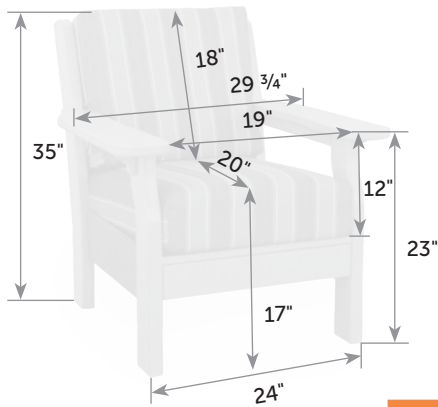

## Van Buren Love Seat

VA-Lo *Catalog Pg. 57*

Freight

Item #	lbs	Zones	2	3	4	5	6	7	8
VA-Lo	95		539.00	565.00	625.00	656.00	800.00	821.00	878.00

All deep seating comes with choice of standard or pillow back cushions.