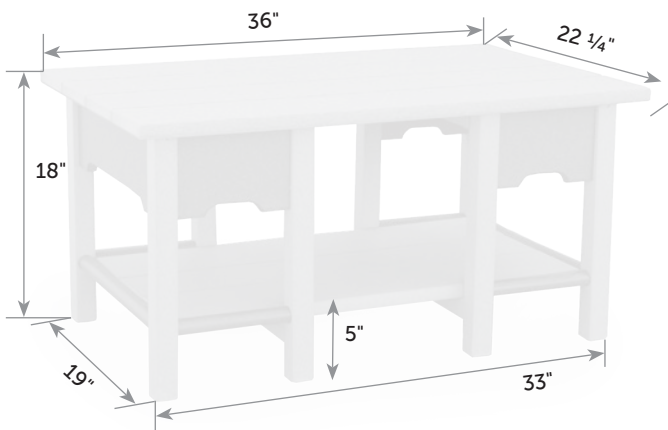

Van Buren Coffee Table

VA-TaC *Catalog Pg. 58*

Box
36" x 23" x 18"

Item #	lbs	Zones	2	3	4	5	6	7	8
VA-TaC	53		79.00	85.00	88.00	96.00	103.00	110.00	120.00

All deep seating comes with choice of standard or pillow back cushions.