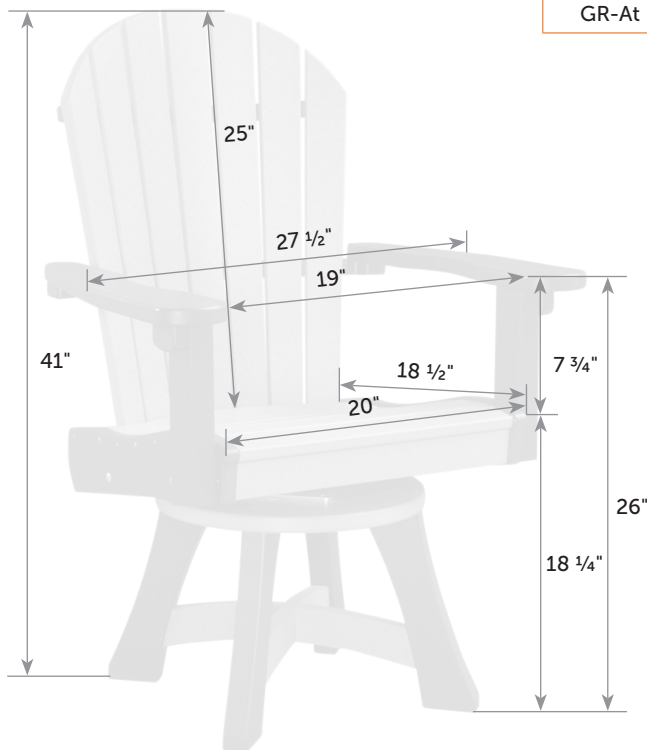

**Cup Holder**  
CU

Catalog Pg. 83 6" x 6" x 6"

## Great Bay Dining Chair

GR-Ch-Di Catalog Pg. 82

25" x 7" x 46"

Item #	lbs	Zones	2	3	4	5	6	7	8
GR-Ch-Di	40		66.00	70.00	72.00	77.00	83.00	88.00	98.00
CU	2		30.00	30.00	31.00	31.00	32.00	32.00	35.00
GR-At	5		32.00	33.00	33.00	33.00	34.00	35.00	40.00

**Great Bay Table Attachment**  
GR-At

Catalog Pg. 83 22" x 6" x 22"

Table attaches easily with 4 thumb-screws.