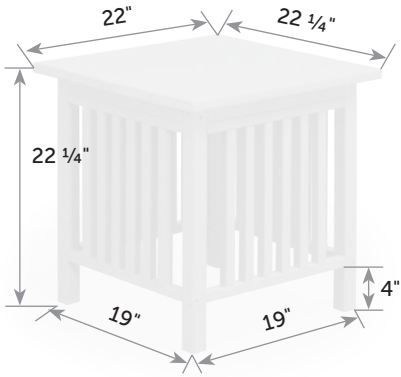

## Mission Coffee Table

MI-TaC *Catalog Pg. 52*

Box   
36" x 23" x 18"

Item #	lbs	Zones	2	3	4	5	6	7	8
MI-TaC	60		79.00	85.00	88.00	96.00	103.00	110.00	120.00

All deep seating comes with choice of standard or pillow back cushions.