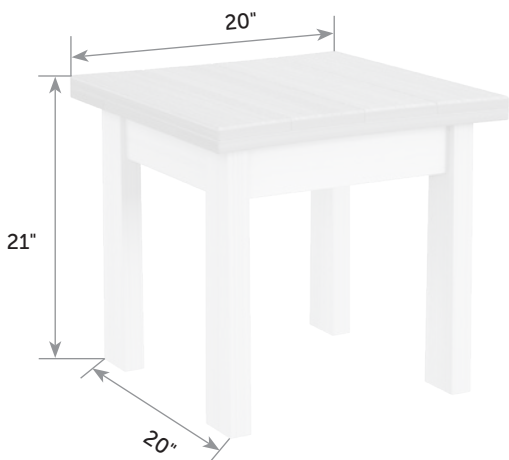

## Skyward Adirondack Chair

SK-Ch

Catalog Pg. 45

Box 25" x 7" x 46"

**NEW!**

Item #	lbs	Zones	2	3	4	5	6	7	8
SK-Ch	44		66.00	72.00	75.00	81.00	88.00	97.00	106.00