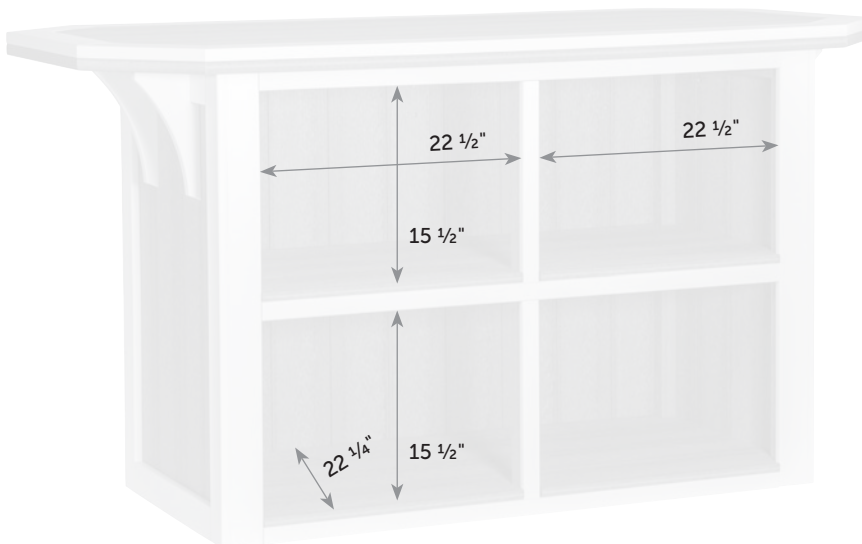

## Zinn's Mill Side Table

ZI-TaS *Catalog Pg. 67*

Box 22" x 6" x 22"

Item #	lbs	Zones	2	3	4	5	6	7	8
ZI-TaS	15		40.00	41.00	42.00	44.00	46.00	47.00	49.00

Removable top for easy handling.

Width of shelf opening will change with size. 35" x 72" is shown. 48" and 60" do not have center support.

Removable top for easy handling.