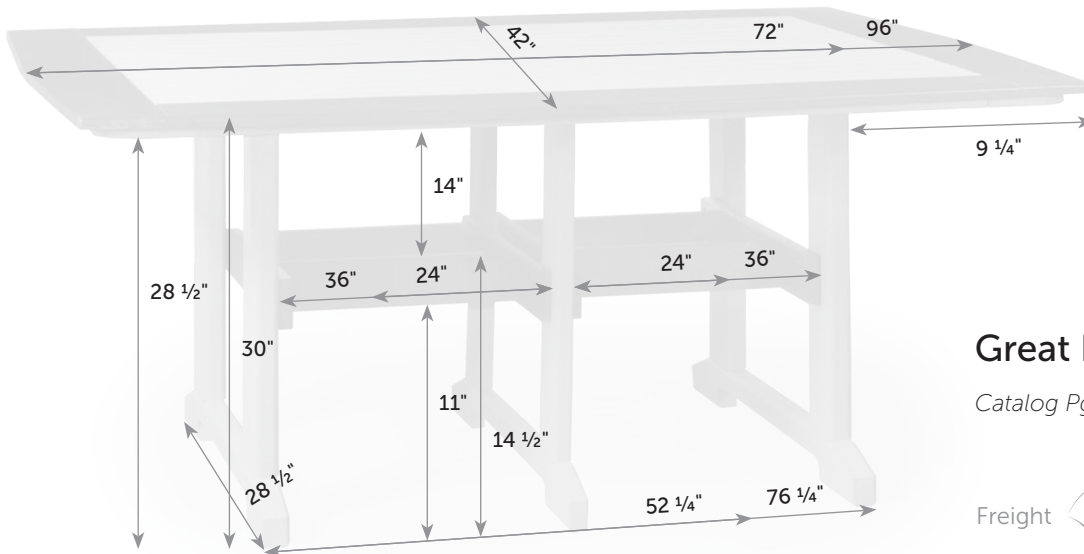

Great Bay Dining Table

Catalog Pg. 83, 95

Freight

Item #	W x L	lbs	Zones	2	3	4	5	6	7	8
GR-Ta-Di-42x72	42" x 72"	140		552.00	552.00	567.00	577.00	686.00	693.00	780.00
GR-Ta-Di-42x96	42" x 96"	160		562.00	582.00	604.00	615.00	740.00	751.00	850.00
GR-Ta-Di-60x60	60" x 60"	150		757.00	818.00	972.00	1,001.00	1,282.00	1,331.00	1,554.00
GR-Ta-Di-72x72	72" x 72"	240		857.00	918.00	1,072.00	1,101.00	1,382.00	1,431.00	1,654.00