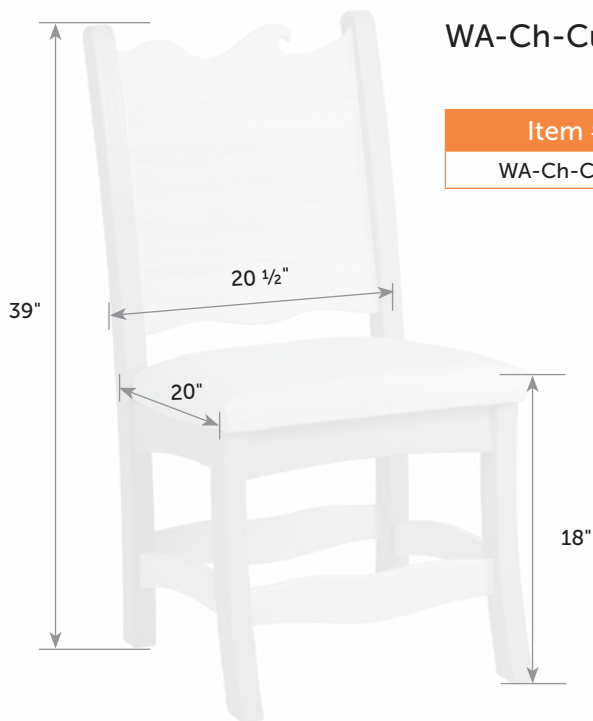

Wave Cushion Dining Chair

WA-Ch-Cu-Di *Catalog Pg. 103*

Item #	lbs	Zones	2	3	4	5	6	7	8
WA-Ch-Cu-Di	25		316.00	329.00	332.00	356.00	365.00	374.00	384.00

Box 24" x 24" x 40"