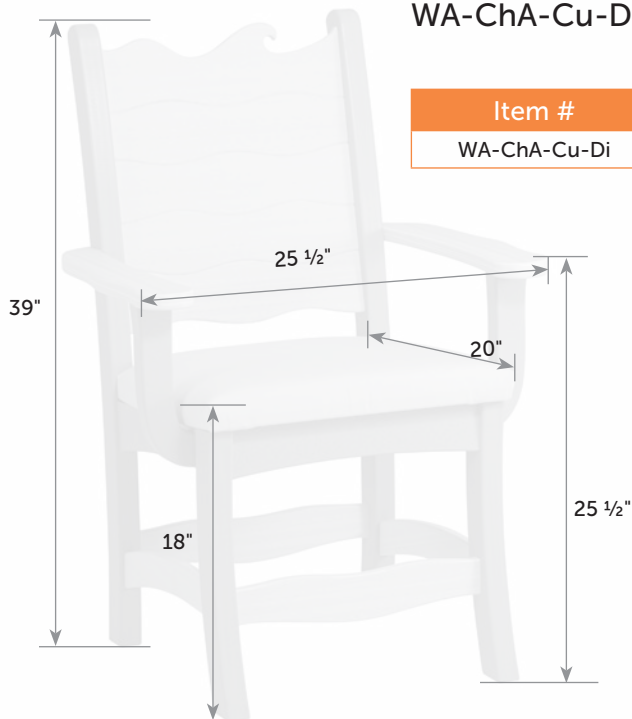

Wave Cushion Dining Chair w/ Arms

WA-ChA-Cu-Di *Catalog Pg. 103*

Item #	lbs	Zones	2	3	4	5	6	7	8
WA-ChA-Cu-Di	30		321.00	334.00	337.00	361.00	370.00	369.00	389.00

Box 25" x 24" x 40"