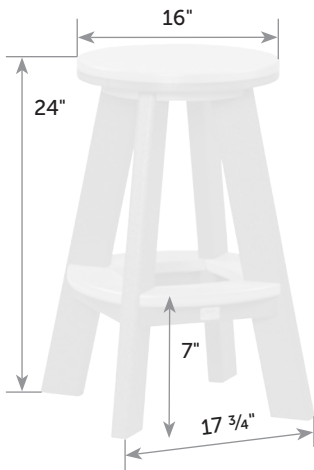

Great Bay Counter Stool

GR-St-Co *Catalog Pg. 87, 99*

Box
18" x 18" x 29"

Item #	lbs	Zones	2	3	4	5	6	7	8
GR-St-Co	30		66.00	71.00	74.00	80.00	87.00	93.00	102.00