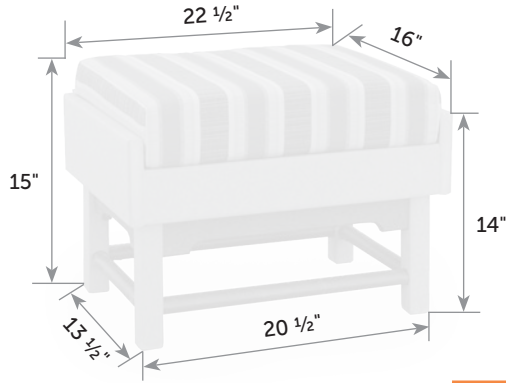

Cushions included.

Van Buren Footrest

VA-Fo *Catalog Pg. 59*

Box 16" x 16" x 22"

Item #	lbs	Zones	2	3	4	5	6	7	8
VA-Fo	20		38.00	39.00	40.00	42.00	47.00	50.00	59.00