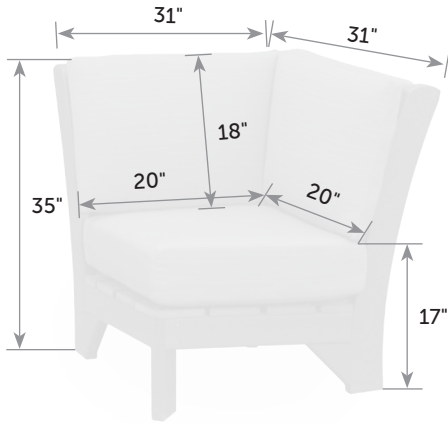

## Van Buren Center Love Seat

VA-LoC *Catalog Pg. 58*

Freight

*Cushions included.*

Item #	lbs	Zones	2	3	4	5	6	7	8
VA-LoC	85		571.00	606.00	696.00	713.00	880.00	907.00	1,040.00

*All deep seating comes with choice of standard or pillow back cushions.*