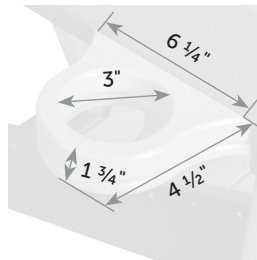

Cup Holder

Catalog Pg. 53

Box
6" x 6" x 6"

Item #	lbs	Zones	2	3	4	5	6	7	8
CU	2		30.00	30.00	31.00	31.00	32.00	32.00	35.00