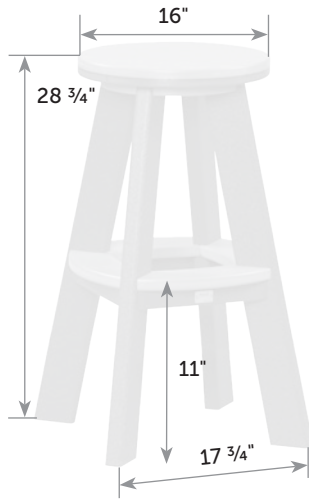

Great Bay Bar Stool

GR-St-Ba *Catalog Pg. 91, 101*

Box
18" x 18" x 30"

Item #	lbs	Zones	2	3	4	5	6	7	8
GR-St-Ba	32		76.00	81.00	84.00	90.00	97.00	103.00	112.00