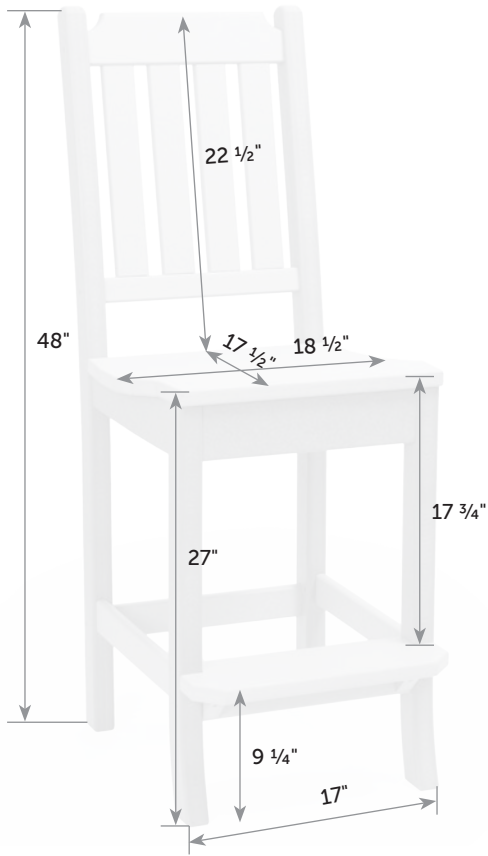

Keystone Bar Chair

KE-Ch-Ba *Catalog Pg. 101*

Item #	lbs	Zones	2	3	4	5	6	7	8
KE-Ch-Ba	35		552.00	571.00	581.00	591.00	695.00	710.00	792.00

Keystone Bar Chair with Arms

KE-ChA-Ba *Catalog Pg. 101*

Item #	lbs	Zones	2	3	4	5	6	7	8
KE-ChA-Ba	40		552.00	571.00	581.00	591.00	695.00	710.00	792.00