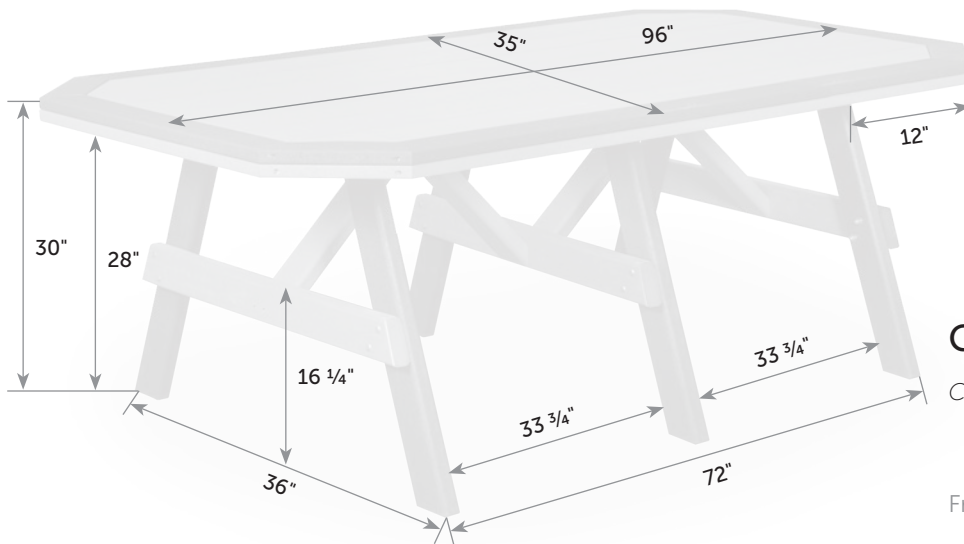

Garden Tables with Border

Catalog Pg. 119

Freight

Item #	W x L	lbs	Zones	2	3	4	5	6	7	8
GA-TaB-35x96	35" x 96"	160		575.00	580.00	596.00	607.00	727.00	738.00	834.00