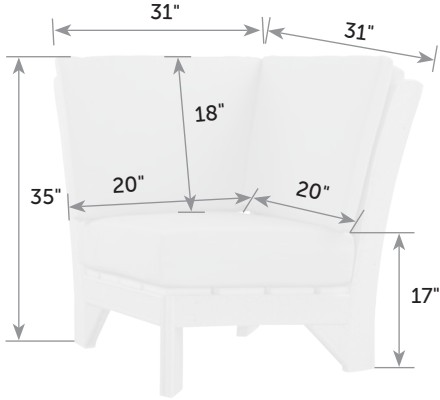

## Mission Center Love Seat

MI-LoC *Catalog Pg. 52*

*Cushions included.*

Item #	lbs	Zones	2	3	4	5	6	7	8
MI-LoC	85		571.00	606.00	696.00	713.00	880.00	907.00	1,040.00

*All deep seating comes with choice of standard or pillow back cushions.*