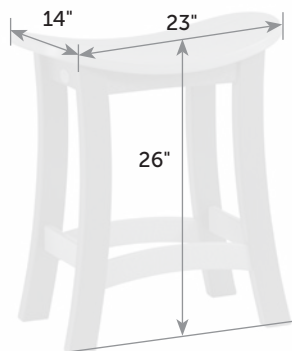

Saddle Counter Stool

GR-Sa-Co *Catalog Pg. 87*

Box
23" x 15" x 30"

Item #	lbs	Zones	2	3	4	5	6	7	8
GR-Sa-Co	20		66.00	71.00	74.00	80.00	87.00	93.00	102.00