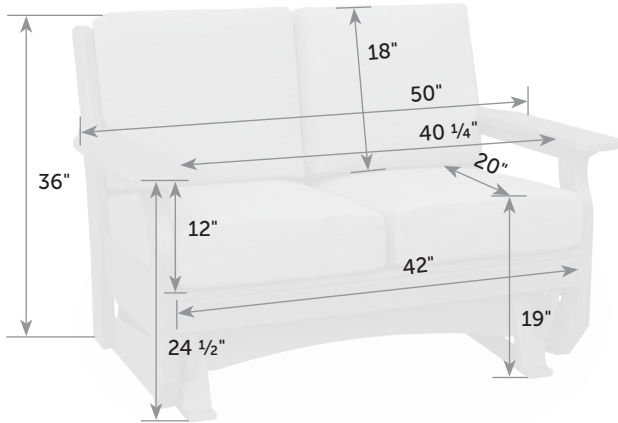

## Van Buren Swivel Glider

VA-GIS *Catalog Pg. 59*

Freight

Item #	lbs	Zones	2	3	4	5	6	7	8
VA-GIS	95		528.00	528.00	571.00	582.00	694.00	709.00	798.00

All deep seating comes with choice of standard or pillow back cushions.