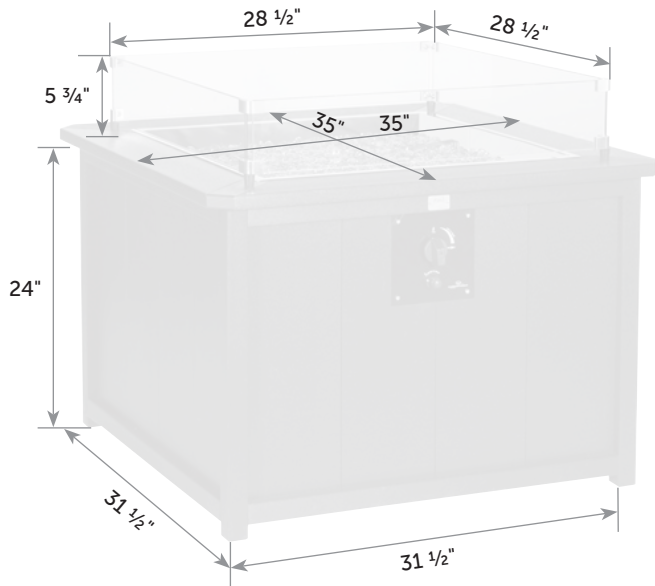

35" SeaAira Fire Pit

SE-Fi-35x35 *Catalog Pg. 73*

Freight

Item #	lbs	Zones	2	3	4	5	6	7	8
SE-Fi-35x35	125		552.00	558.00	565.00	574.00	678.00	687.00	770.00