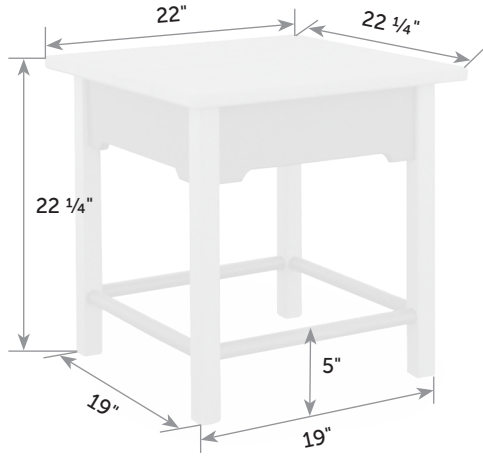

## Van Buren Coffee Table

VA-TaC *Catalog Pg. 58*

Box   
36" x 23" x 18"

Item #	lbs	Zones	2	3	4	5	6	7	8
VA-TaC	53		79.00	85.00	88.00	96.00	103.00	110.00	120.00

All deep seating comes with choice of standard or pillow back cushions.