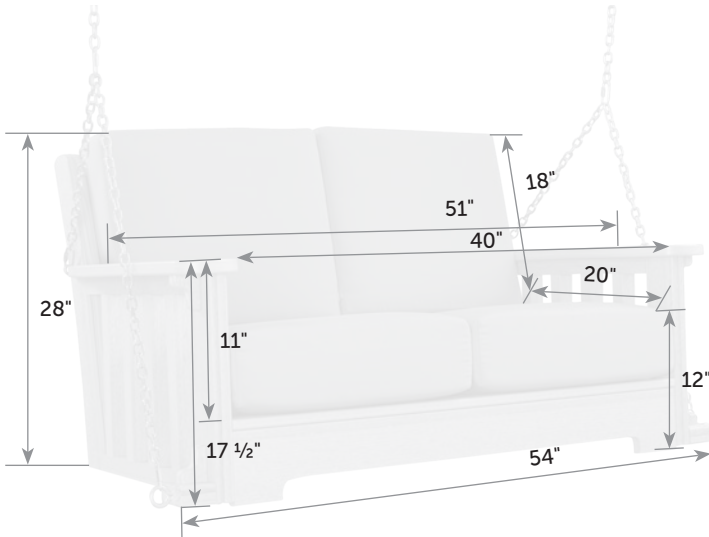

Mission Swing

MI-Sw *Catalog Pg. 53*

Cushions included.

Item #	lbs	Zones	2	3	4	5	6	7	8
MI-Sw	95		534.00	560.00	634.00	648.00	790.00	810.00	922.00

All deep seating comes with choice of standard or pillow back cushions.