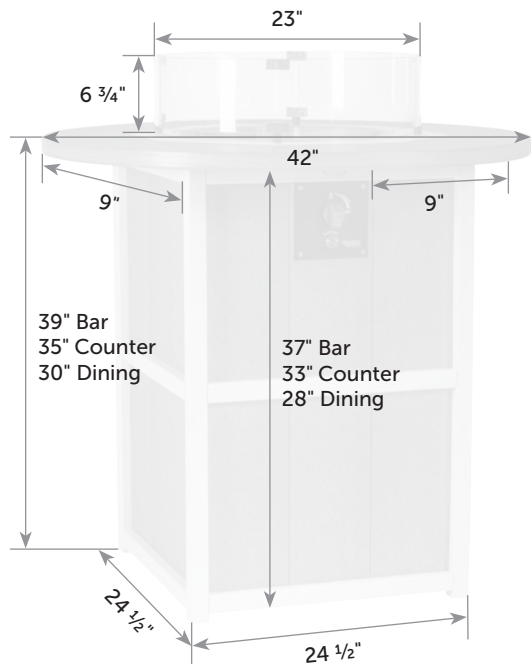

SummerSide Round Fire Table

Catalog Pg. 75

Freight

Item #	lbs	Zones	2	3	4	5	6	7	8
SU-TaF-Di-42r	140		579.00	611.00	693.00	709.00	868.00	890.00	1,017.00
SU-TaF-Co-42r	150		587.00	620.00	706.00	722.00	887.00	910.00	1,041.00
SU-TaF-Ba-42r	160		623.00	661.00	762.00	780.00	971.00	999.00	1,074.00
SU-TaF-Di-48r	160		595.00	629.00	718.00	734.00	906.00	930.00	1,066.00
SU-TaF-Co-48r	170		632.00	661.00	762.00	780.00	971.00	999.00	1,074.00
SU-TaF-Ba-48r	180		642.00	682.00	789.00	809.00	1,014.00	1,043.00	1,205.00