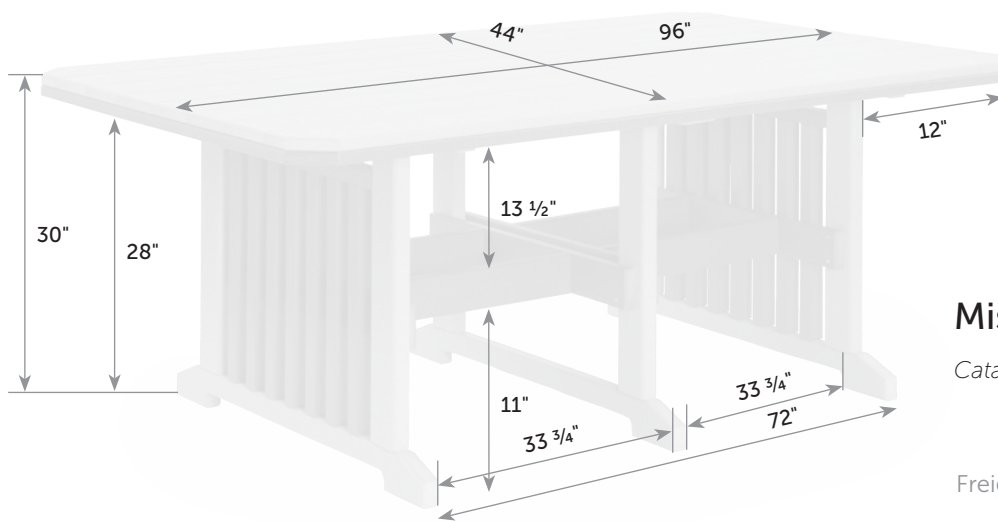

Mission Tables

Catalog Pg. 115

Freight

Item #	W x L	lbs	Zones	2	3	4	5	6	7	8
MI-Ta-44x96	44" x 96"	165		595.00	600.00	612.00	623.00	752.00	764.00	866.00