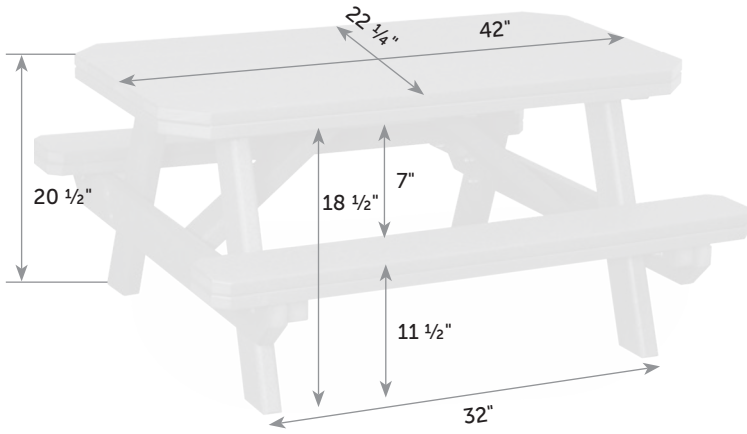

Child's Table with Benches

PI-TaC *Catalog Pg. 123*

Box 25" x 7" x 46"

Item #	lbs	Zones	2	3	4	5	6	7	8
PI-TaC	70	Zones	77.00	84.00	88.00	95.00	102.00	107.00	120.00

SeaAira Child's Chair

SE-ChC *Catalog Pg. 123*

Box 16" x 7" x 27"

Item #	lbs	Zones	2	3	4	5	6	7	8
SE-ChC	15	Zones	39.00	40.00	41.00	41.00	42.00	41.00	49.00

SeaAira Child's Rocker

SE-RoC *Catalog Pg. 123*

Box 16" x 7" x 27"

Item #	lbs	Zones	2	3	4	5	6	7	8
SE-RoC	18	Zones	39.00	40.00	41.00	41.00	42.00	41.00	49.00