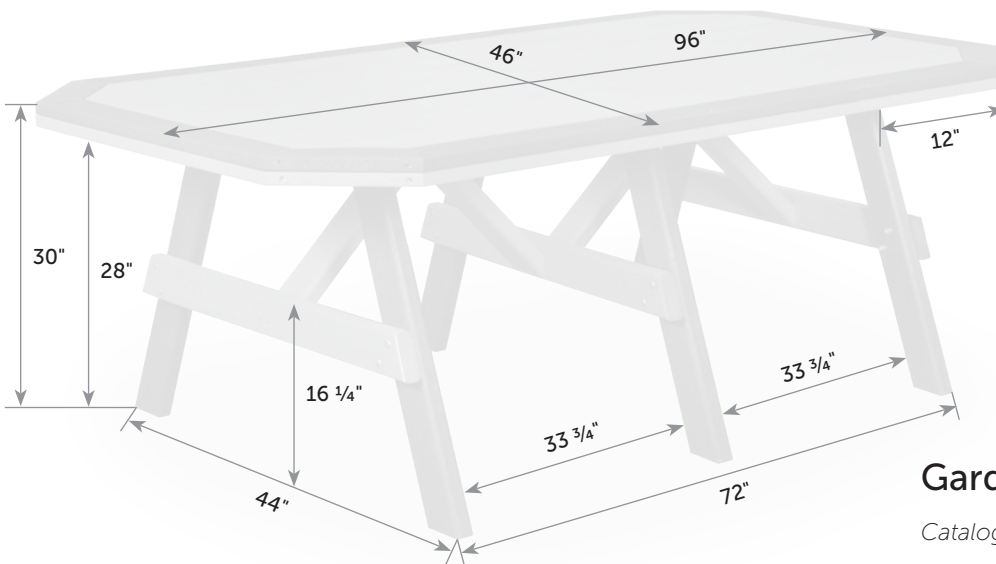

Garden Tables with Border

Catalog Pg. 119

Freight

Item #	W x L	lbs	Zones	2	3	4	5	6	7	8
GA-TaB-46x96	46" x 96"	180		595.00	600.00	612.00	623.00	752.00	764.00	866.00