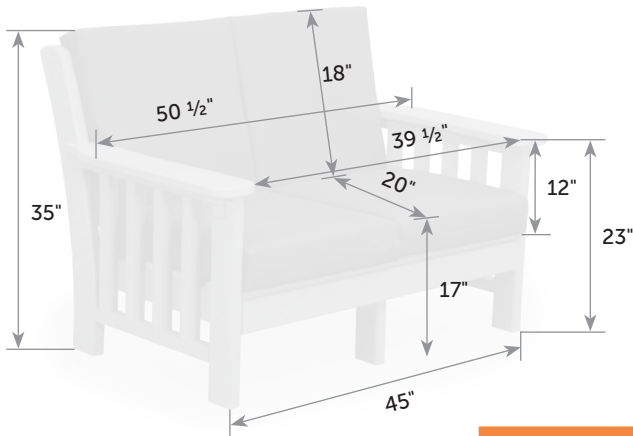

Cushions included.

Mission Love Seat

MI-Lo *Catalog Pg. 51*

Freight

Item #	lbs	Zones	2	3	4	5	6	7	8
MI-Lo	105		539.00	565.00	625.00	656.00	800.00	821.00	878.00

All deep seating comes with choice of standard or pillow back cushions.