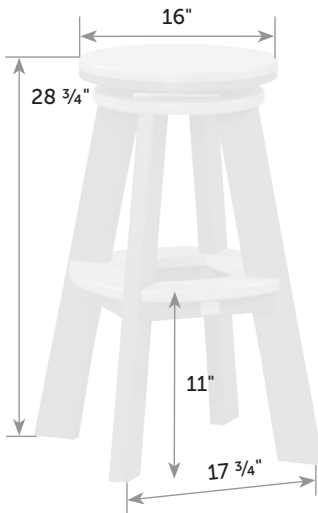

Great Bay Swivel Bar Stool

GR-StS-Ba *Catalog Pg. 91, 101*

Box
18" x 18" x 30"

Item #	lbs	Zones	2	3	4	5	6	7	8
GR-StS-Ba	37		76.00	81.00	84.00	90.00	97.00	103.00	112.00