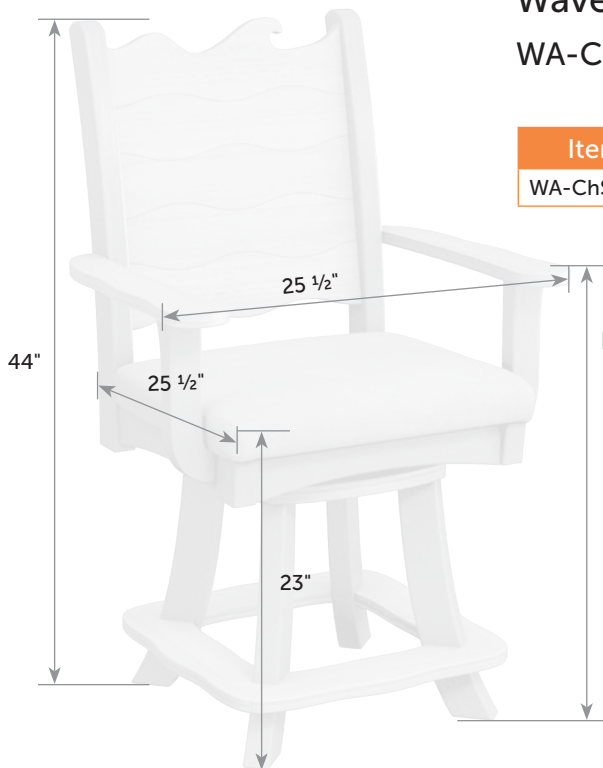

Wave Swivel Cushion Counter Chair

WA-ChS-Cu-Co *Catalog Pg. 105*

Item #	lbs	Zones	2	3	4	5	6	7	8
WA-ChS-Cu-Co	53		552.00	571.00	581.00	591.00	695.00	710.00	792.00

Freight