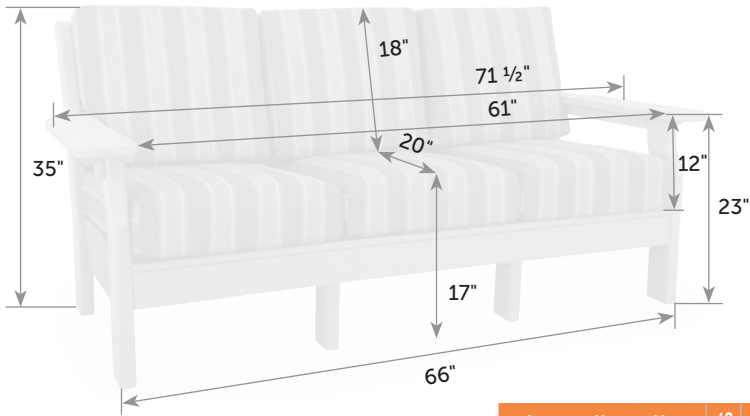

## Mission Ottoman

MI-Ot

Catalog Pg. 53

Box

23" x 23" x 17"

Item #	lbs	Zones	2	3	4	5	6	7	8
MI-Ot	40		41.00	43.00	44.00	48.00	54.00	58.00	68.00

All deep seating comes with choice of standard or pillow back cushions.