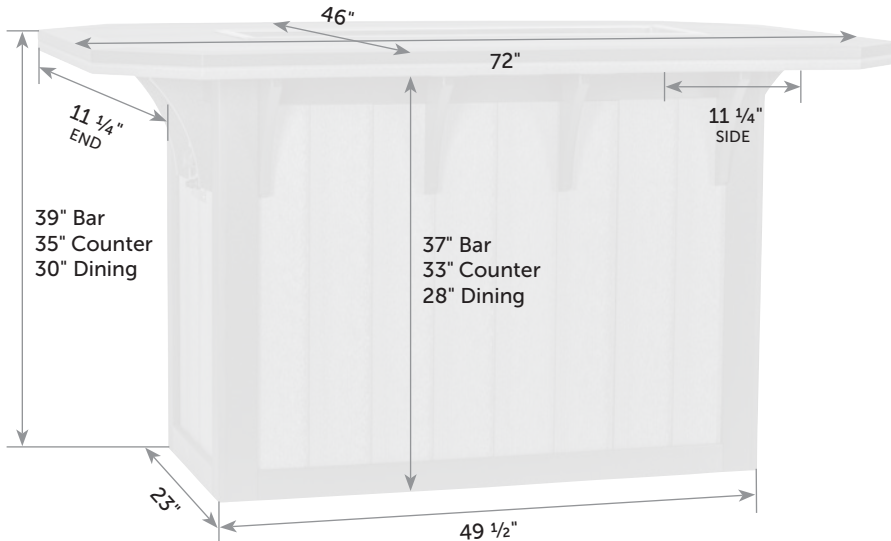

## 35" SeaAira Ice Pit

SE-lc-35x35 *Catalog Pg. 77*

Freight

Item #	lbs	Zones	2	3	4	5	6	7	8
SE-lc-35x35	125		552.00	558.00	565.00	574.00	678.00	687.00	770.00

ICE TRAY DIMENSIONS:  
40 1/4" long, 11" wide and 5 1/2" deep