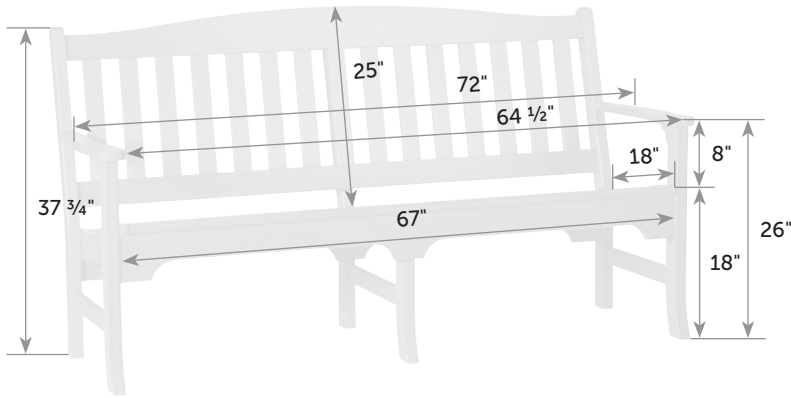

72" Avonlea Garden Bench

AV-Be-72 *Catalog Pg. 63*