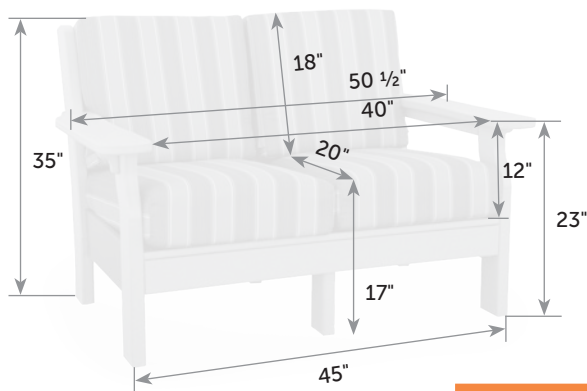

Cushions included.

Van Buren Love Seat

VA-Lo *Catalog Pg. 57*

Freight

Item #	lbs	Zones	2	3	4	5	6	7	8
VA-Lo	95		539.00	565.00	625.00	656.00	800.00	821.00	878.00

All deep seating comes with choice of standard or pillow back cushions.