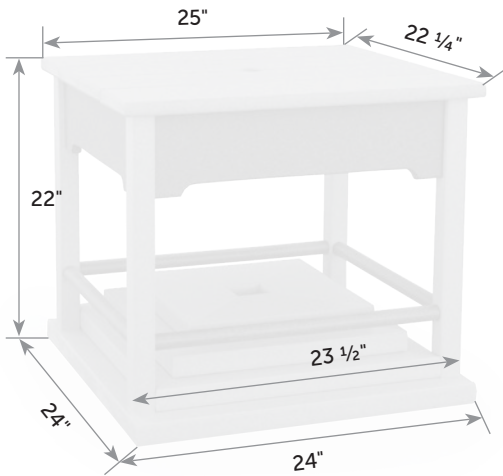

Van Buren Umbrella Stand

VA-TaU *Catalog Pg. 58*

Box
24" x 24" x 23"

Item #	lbs	Zones	2	3	4	5	6	7	8
VA-TaU	75		73.00	78.00	80.00	89.00	97.00	104.00	112.00