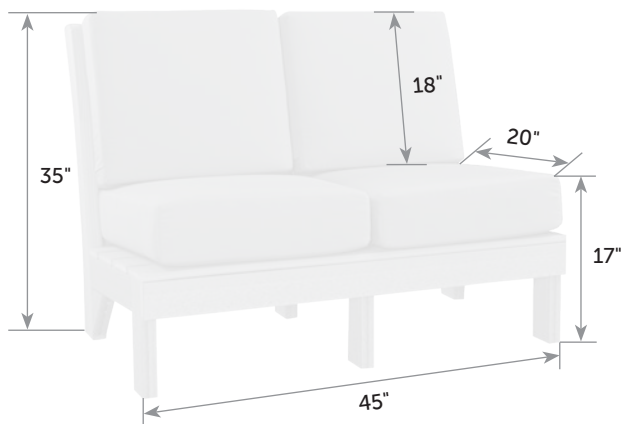

Mission Center Sofa

MI-SoC *Catalog Pg. 52*

Cushions included.

Item #	lbs	Zones	2	3	4	5	6	7	8
MI-SoC	120		632.00	677.00	791.00	812.00	1,025.00	1,059.00	1,140.00

Mission Center Love Seat

MI-LoC *Catalog Pg. 52*

Cushions included.

Item #	lbs	Zones	2	3	4	5	6	7	8
MI-LoC	85		571.00	606.00	696.00	713.00	880.00	907.00	1,040.00

All deep seating comes with choice of standard or pillow back cushions.