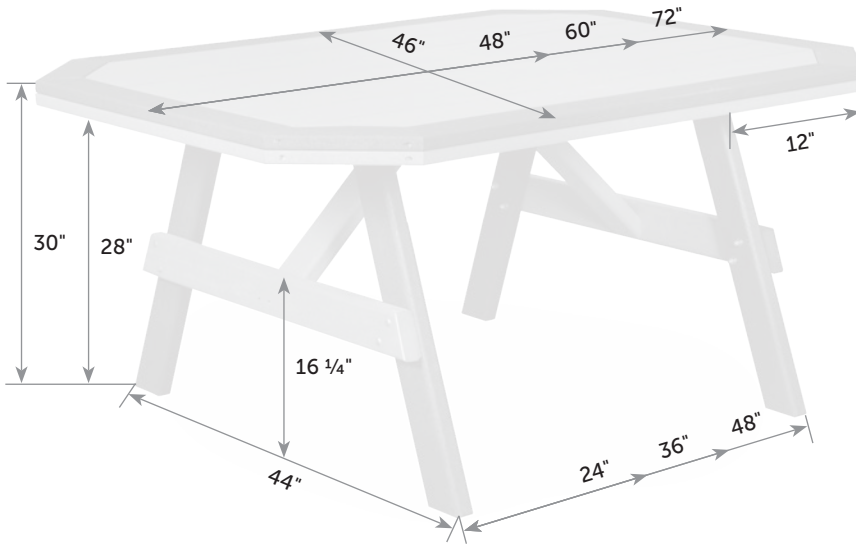

Garden Tables with Border

Catalog Pg. 119

GA-TaB-46x48

GA-TaB-46x60

GA-TaB-46x72

Box

48" x 8" x 48"

Freight

Item #	W x L	lbs	Zones	2	3	4	5	6	7	8
GA-TaB-46x48	46" x 48"	130		387.00	403.00	408.00	437.00	452.00	466.00	487.00
GA-TaB-46x60	46" x 60"	140		552.00	554.00	558.00	567.00	648.00	654.00	731.00
GA-TaB-46x72	46" x 72"	150		558.00	560.00	568.00	577.00	685.00	693.00	779.00