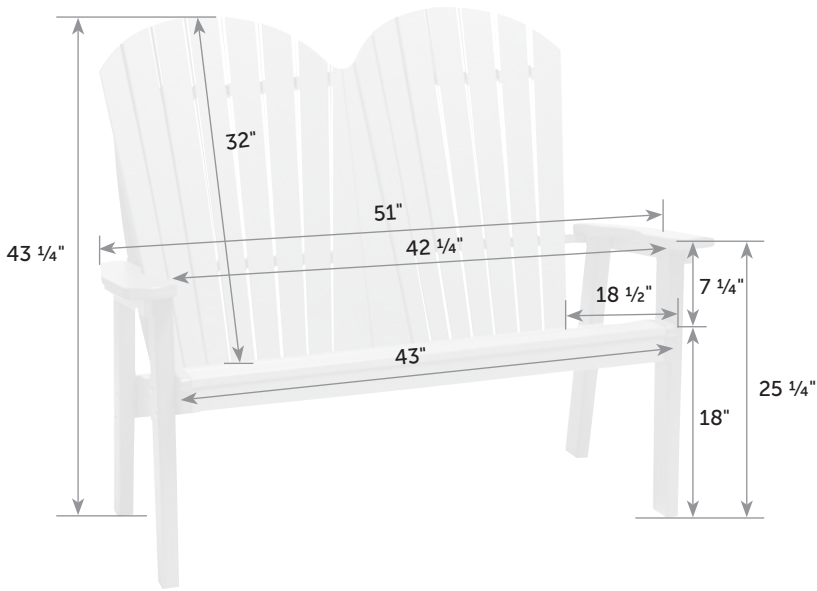

SeaAira Adirondack Bench

SE-Be *Catalog Pg. 43*