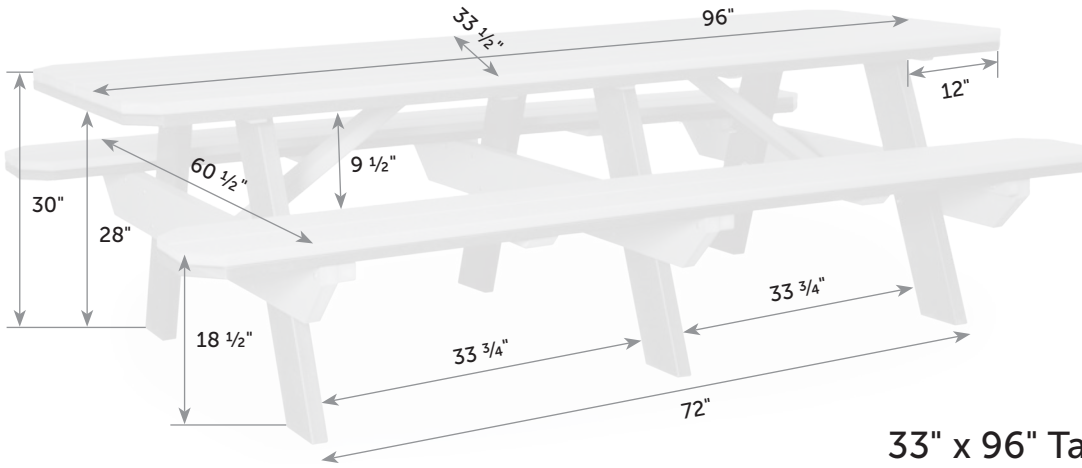

## 40" Curved Garden Bench

GA-BeC-40 *Catalog Pg. 119*

Box   
22" x 6" x 45"

Item #	lbs	Zones	2	3	4	5	6	7	8
GA-BeC-40	40		66.00	71.00	75.00	80.00	88.00	94.00	103.00

**33" x 96" Table  
with Benches Attached**