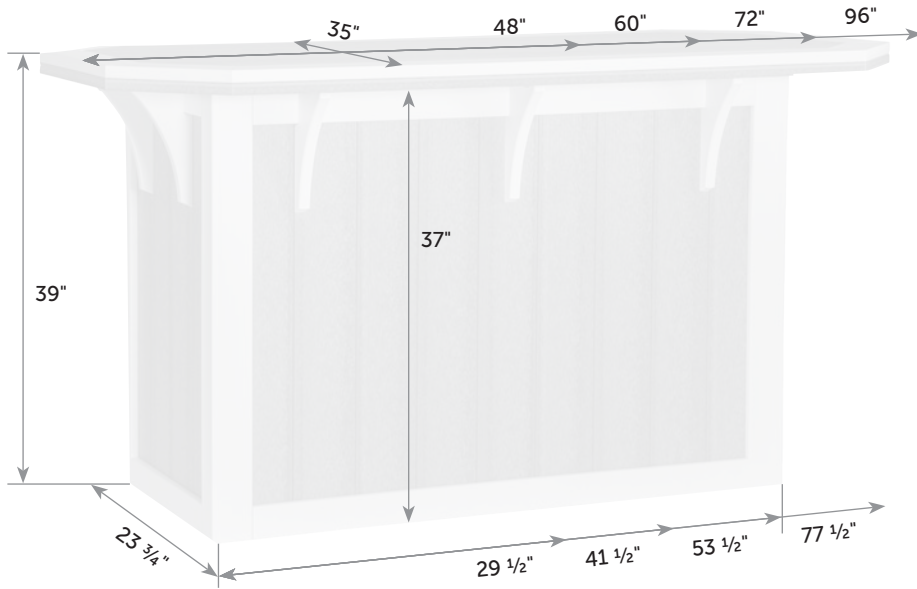

Removable top for easy handling.

SummerSide Bar

Catalog Pg. 69

Freight

Item #	W x L	lbs	Zones	2	3	4	5	6	7	8
SU-Ba-35x48	35" x 48"	205		619.00	672.00	751.00	799.00	969.00	997.00	1,155.00
SU-Ba-35x60	35" x 60"	235		627.00	680.00	788.00	809.00	1,026.00	1,056.00	1,229.00
SU-Ba-35x72	35" x 72"	275		662.00	722.00	867.00	895.00	1,163.00	1,213.00	1,435.00
SU-Ba-35x96	35" x 96"	425		678.00	735.00	876.00	903.00	1,185.00	1,285.00	1,451.00