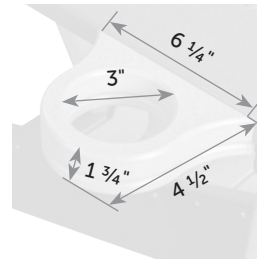

Great Bay Counter

Cup Holder CU

Catalog Pg. 86

Box 6"x6"x6"

Great Bay Counter Chair

GR-Ch-Co Catalog Pg. 86

Box 25" x 11" x 43"