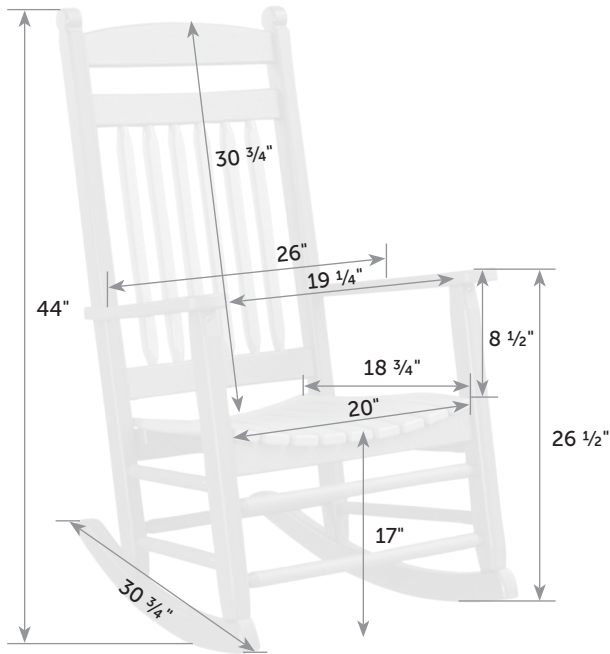

Zinn's Mill Rocker

ZI-Ro *Catalog Pg. 67*

Box 22" x 6" x 45"

Item #	lbs	Zones	2	3	4	5	6	7	8
ZI-Ro	35		41.00	43.00	45.00	49.00	57.00	63.00	72.00

Seat Cushion for Zinn's Mill Rocker

Box 22" x 6" x 22"

Item #	Desc	lbs	Zones	2	3	4	5	6	7	8
ZI-Cu	Seat Only	3		32.00	32.00	33.00	35.00	36.00	36.00	40.00